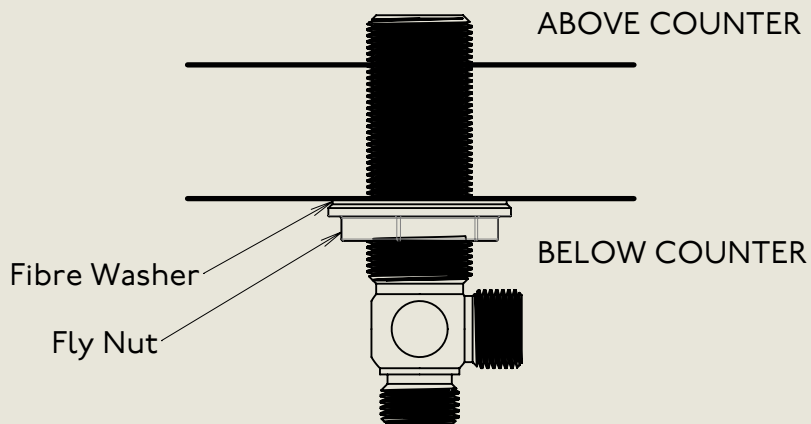

Model No.	Description	
RML6453-1900	Regent Metal Lever 6453, 1900's Style	Complete

BY APPOINTMENT TO
HER MAJESTY QUEEN ELIZABETH II
MANUFACTURE OF KITCHEN & BATHROOM TAPS & MIXERS
BARBER WILSONS & CO. LTD
LONDON

LONDON

BARBER WILSONS & CO

EST. 1905

American adapters fitted as standard when purchased via BW&Co USA

Model No.	Description	Fitting
6453	Below Counter	Fitting

BY APPOINTMENT TO
HER MAJESTY QUEEN ELIZABETH II
MANUFACTURE OF KITCHEN & BATHROOM TAPS & MIXERS
BARBER WILSONS & CO. LTD
LONDON

LONDON BARBER WILSONS & CO EST. 1905

American adapters fitted as standard when purchased via BW&Co USA

Model No.	Description	
RML6453-1900	Regent Metal Lever 6453, 1900's Style	Iso