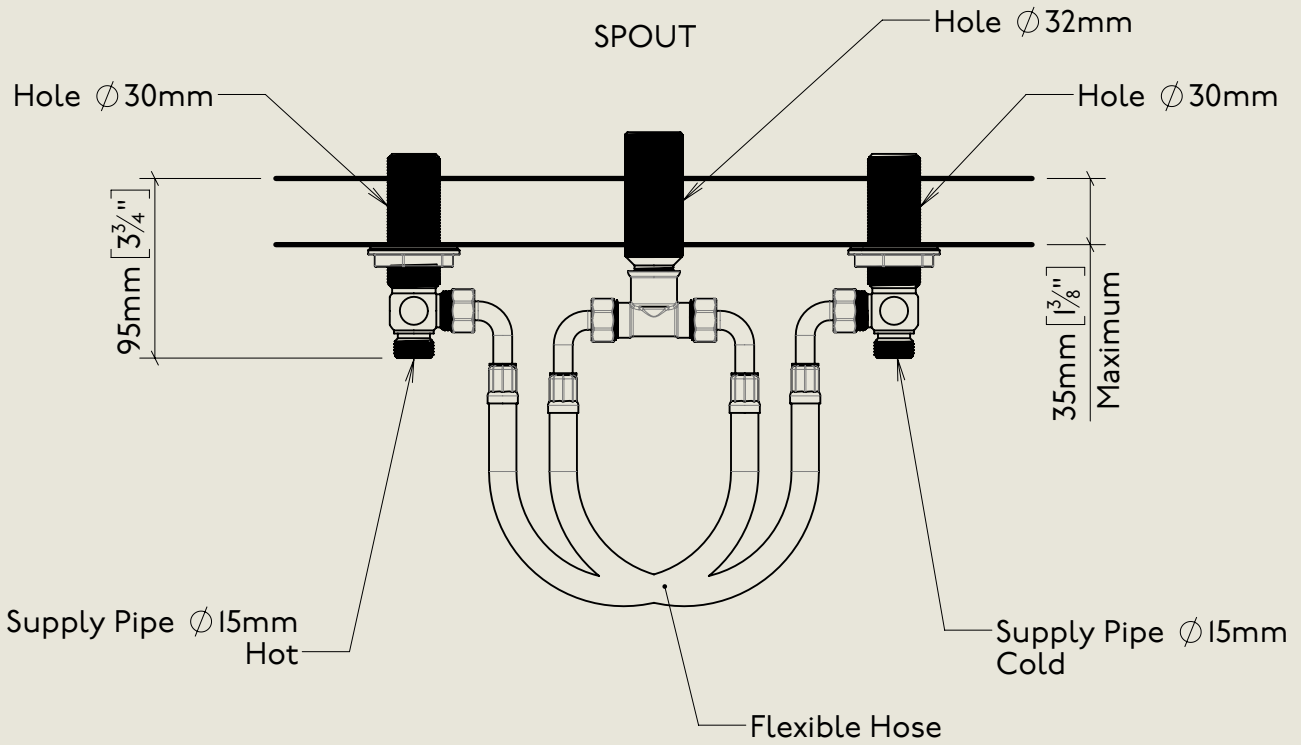

Model No.	Description	
RML6453-1900	Regent Metal Lever 6453, 1900's Style	Complete

BY APPOINTMENT TO
HER MAJESTY QUEEN ELIZABETH II
MANUFACTURE OF KITCHEN & BATHROOM TAPS & MIXERS
BARBER WILSONS & CO. LTD
LONDON

LONDON

BARBER WILSONS & CO

EST. 1905

American adapters fitted as standard when purchased via BW&Co USA

Model No.	Description	Fitting
6453	Below Counter	Fitting

BY APPOINTMENT TO
HER MAJESTY QUEEN ELIZABETH II
MANUFACTURE OF KITCHEN & BATHROOM TAPS & MIXERS
BARBER WILSONS & CO. LTD
LONDON

LONDON BARBER WILSONS & CO EST. 1905

American adapters fitted as standard when purchased via BW&Co USA

Model No.	Description	
RML6453-1900	Regent Metal Lever 6453, 1900's Style	Iso