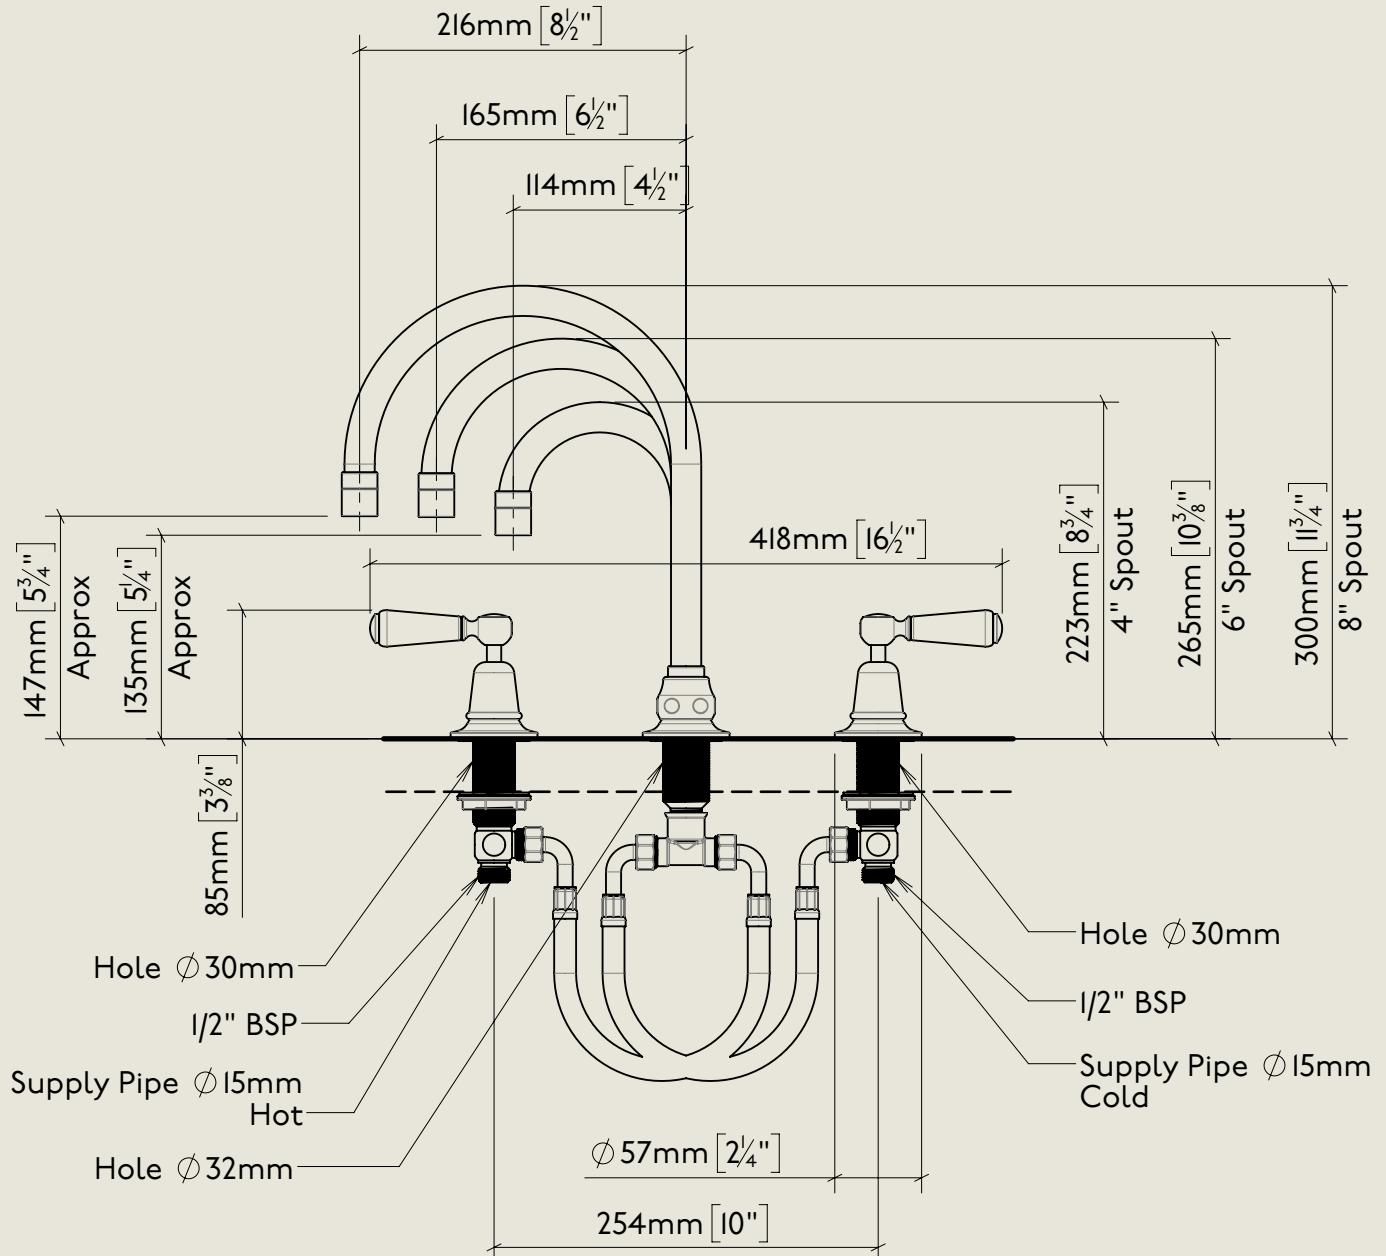

BY APPOINTMENT TO
HER MAJESTY QUEEN ELIZABETH II
MANUFACTURE OF KITCHEN & BATHROOM TAPS & MIXERS
BARBER WILSONS & CO. LTD
LONDON

LONDON

BARBER WILSONS & CO

EST. 1905

American adapters fitted as standard when purchased via BW&Co USA

Model No.	Description	
RML6453-1900	Regent Metal Lever 6453, 1900's Style	Complete

BY APPOINTMENT TO
HER MAJESTY QUEEN ELIZABETH II
MANUFACTURE OF KITCHEN & BATHROOM TAPS & MIXERS
BARBER WILSONS & CO. LTD
LONDON

LONDON

BARBER WILSONS & CO

EST. 1905

American adapters fitted as standard when purchased via BW&Co USA

Model No.	Description	Fitting
6453	Below Counter	Fitting

BY APPOINTMENT TO
HER MAJESTY QUEEN ELIZABETH II
MANUFACTURE OF KITCHEN & BATHROOM TAPS & MIXERS
BARBER WILSONS & CO. LTD
LONDON

LONDON BARBER WILSONS & CO EST. 1905

American adapters fitted as standard when purchased via BW&Co USA

Model No.	Description	
RML6453-1900	Regent Metal Lever 6453, 1900's Style	Iso