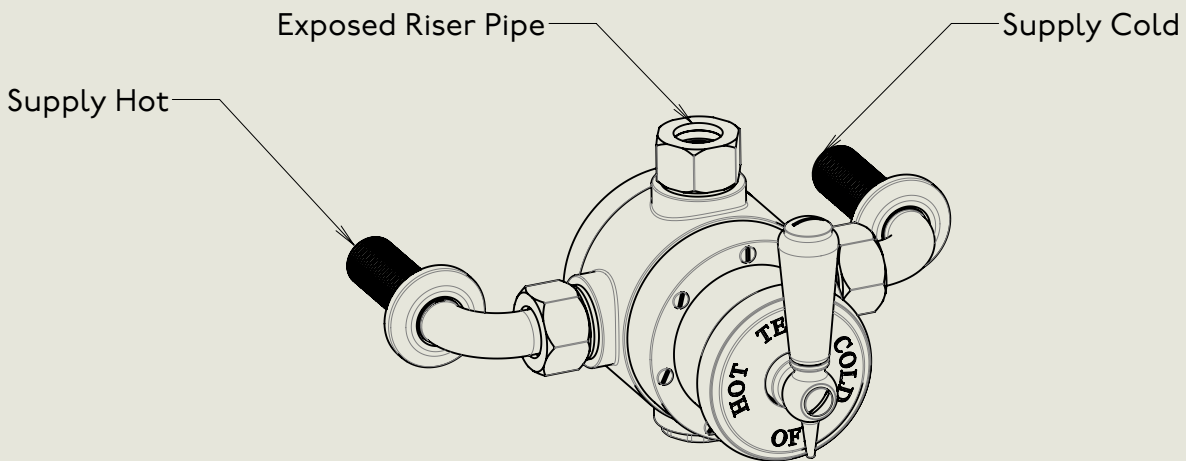

BY APPOINTMENT TO
HER MAJESTY QUEEN ELIZABETH II
MANUFACTURE OF KITCHEN & BATHROOM TAPS & MIXERS
BARBER WILSONS & CO. LTD
LONDON

LONDON

BARBER WILSONS & CO

EST. 1905

American adapters fitted as standard when purchased via BW&Co USA

<p>Model No. RMLPS53</p>	<p>Description Regent Metal Lever PS53 Exposed Regent Thermostatic Shower Valve, 1/2" BSP Tail Inlet</p>	<p>Complete</p>
-----------------------------------	---	-----------------