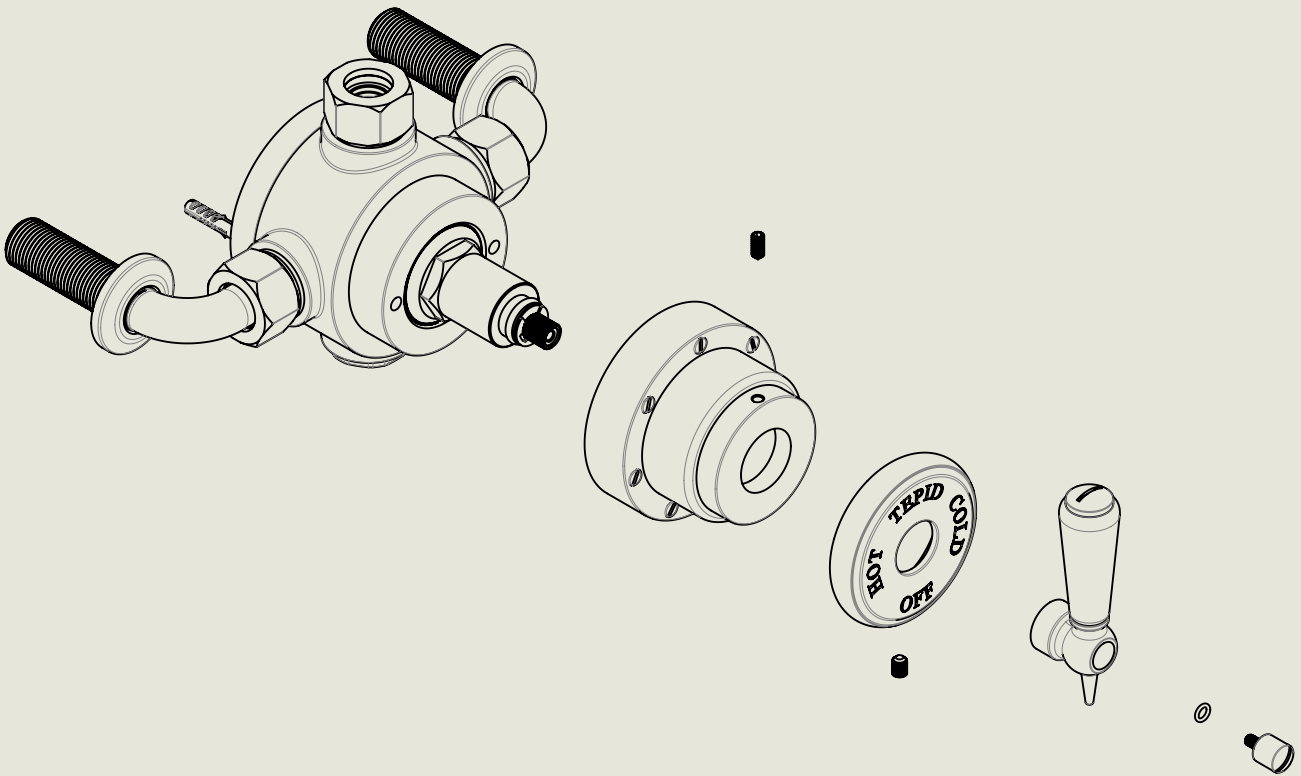

BY APPOINTMENT TO
HER MAJESTY QUEEN ELIZABETH II
MANUFACTURE OF KITCHEN & BATHROOM TAPS & MIXERS
BARBER WILSONS & CO. LTD
LONDON

LONDON BARBER WILSONS & CO EST. 1905

American adapters fitted as standard when purchased via BW&Co USA

Model No. RMLPS53	Description Regent Metal Lever PS53 Exposed Regent Thermostatic Shower Valve, 1/2" BSP Tail Inlet	Second Fix