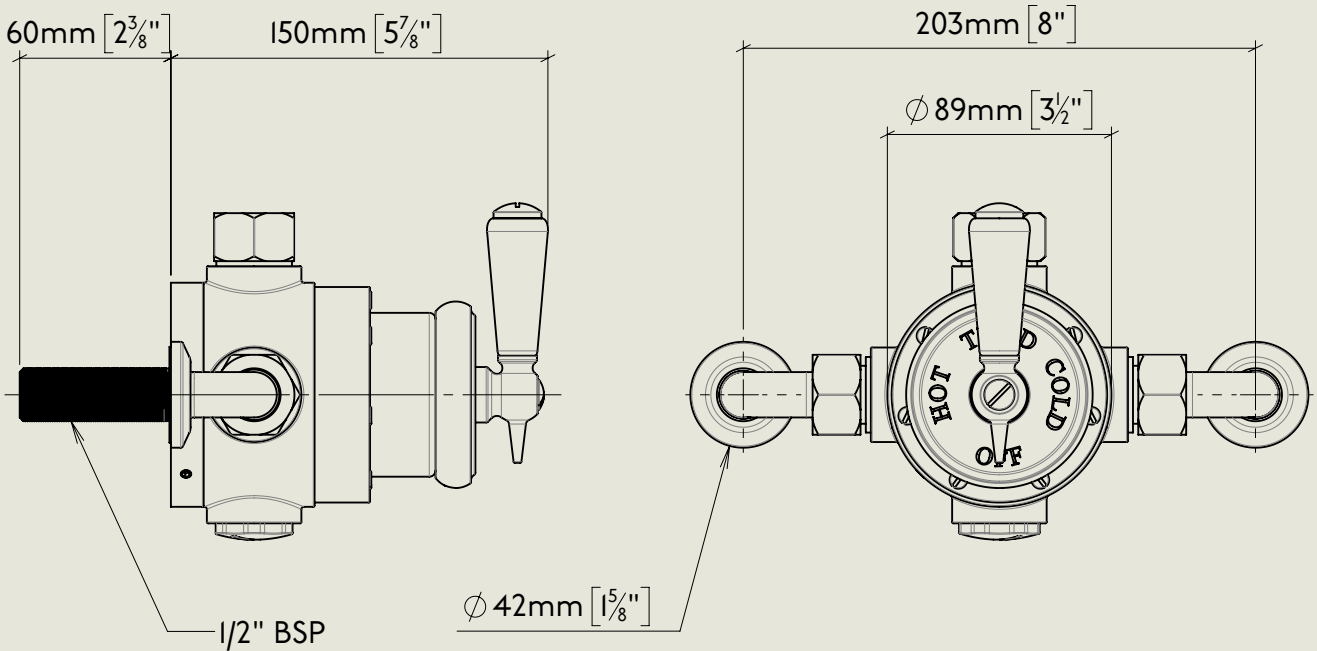

BY APPOINTMENT TO
HER MAJESTY QUEEN ELIZABETH II
MANUFACTURE OF KITCHEN & BATHROOM TAPS & MIXERS
BARBER WILSONS & CO. LTD
LONDON

LONDON

BARBER WILSONS & CO

EST. 1905

American adapters fitted as standard when purchased via BW&Co USA

Model No. RMLPS53	Description Regent Metal Lever PS53 Exposed Regent Thermostatic Shower Valve, 1/2" BSP Tail Inlet	Complete