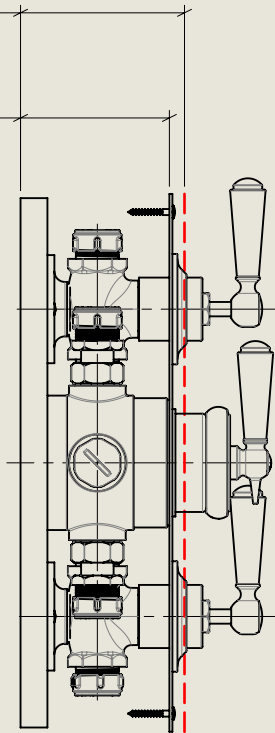

BY APPOINTMENT TO
HER MAJESTY QUEEN ELIZABETH II
MANUFACTURE OF KITCHEN & BATHROOM TAPS & MIXERS
BARBER WILSONS & CO. LTD
LONDON

LONDON **BARBER WILSONS & CO** EST. 1905

108mm [4 1/4"]

Maximum

98mm [3 7/8"]

Minimum

305mm [12"]

79mm [3 1/8"]

76mm [3"]

356mm [14"]

An additional extension is available to extend tolerance to 20mm

American adapters fitted as standard when purchased via BW&Co USA

Model No.

RMLPS53C2

Description

Regent Metal Lever PS53C2

Complete

BY APPOINTMENT TO
HER MAJESTY QUEEN ELIZABETH II
MANUFACTURE OF KITCHEN & BATHROOM TAPS & MIXERS
BARBER WILSONS & CO. LTD
LONDON

LONDON

BARBER WILSONS & CO

EST. 1905

An additional extension is available to extend tolerance to 20mm

American adapters fitted as standard when purchased via BW&Co USA

Model No.

RMLPS53C2

Description

Regent Metal Lever PS53C2

First Fix