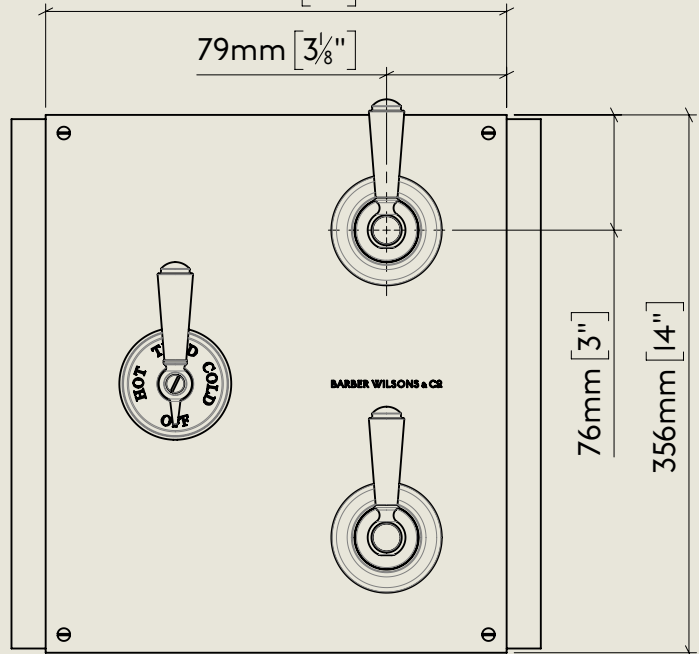

BY APPOINTMENT TO
HER MAJESTY QUEEN ELIZABETH II
MANUFACTURE OF KITCHEN & BATHROOM TAPS & MIXERS
BARBER WILSONS & CO. LTD
LONDON

LONDON **BARBER WILSONS & CO** EST. 1905

108mm [4 1/4"]

Maximum

98mm [3 7/8"]

Minimum

305mm [12"]

79mm [3 1/8"]

76mm [3"]

356mm [14"]

An additional extension is available to extend tolerance to 20mm

American adapters fitted as standard when purchased via BW&Co USA

Model No.

RMLPS53C2

Description

Regent Metal Lever PS53C2

Complete

BY APPOINTMENT TO
HER MAJESTY QUEEN ELIZABETH II
MANUFACTURE OF KITCHEN & BATHROOM TAPS & MIXERS
BARBER WILSONS & CO. LTD
LONDON

LONDON

BARBER WILSONS & CO

EST. 1905

An additional extension is available to extend tolerance to 20mm

American adapters fitted as standard when purchased via BW&Co USA

Model No.

RMLPS53C2

Description

Regent Metal Lever PS53C2

First Fix