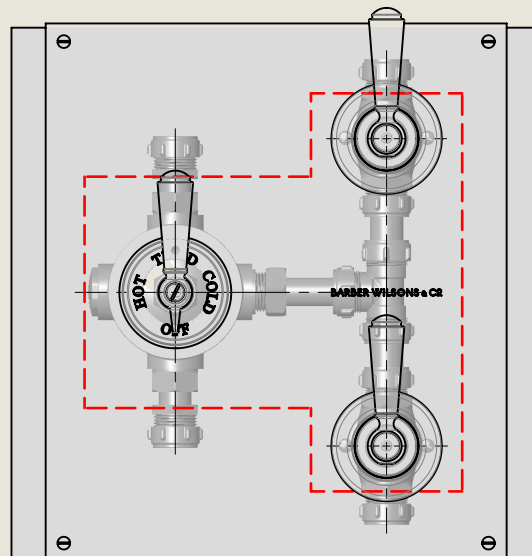

BY APPOINTMENT TO
HER MAJESTY QUEEN ELIZABETH II
MANUFACTURE OF KITCHEN & BATHROOM TAPS & MIXERS
BARBER WILSONS & CO. LTD
LONDON

LONDON **BARBER WILSONS & CO** EST. 1905

108mm [4 1/4"]

Maximum

98mm [3 7/8"]

Minimum

305mm [12"]

79mm [3 1/8"]

76mm [3"]

356mm [14"]

An additional extension is available to extend tolerance to 20mm

American adapters fitted as standard when purchased via BW&Co USA

Model No.

RMLPS53C2

Description

Regent Metal Lever PS53C2

Complete

BY APPOINTMENT TO
HER MAJESTY QUEEN ELIZABETH II
MANUFACTURE OF KITCHEN & BATHROOM TAPS & MIXERS
BARBER WILSONS & CO. LTD
LONDON

LONDON

BARBER WILSONS & CO

EST. 1905

An additional extension is available to extend tolerance to 20mm

American adapters fitted as standard when purchased via BW&Co USA

Model No.

RMLPS53C2

Description

Regent Metal Lever PS53C2

First Fix