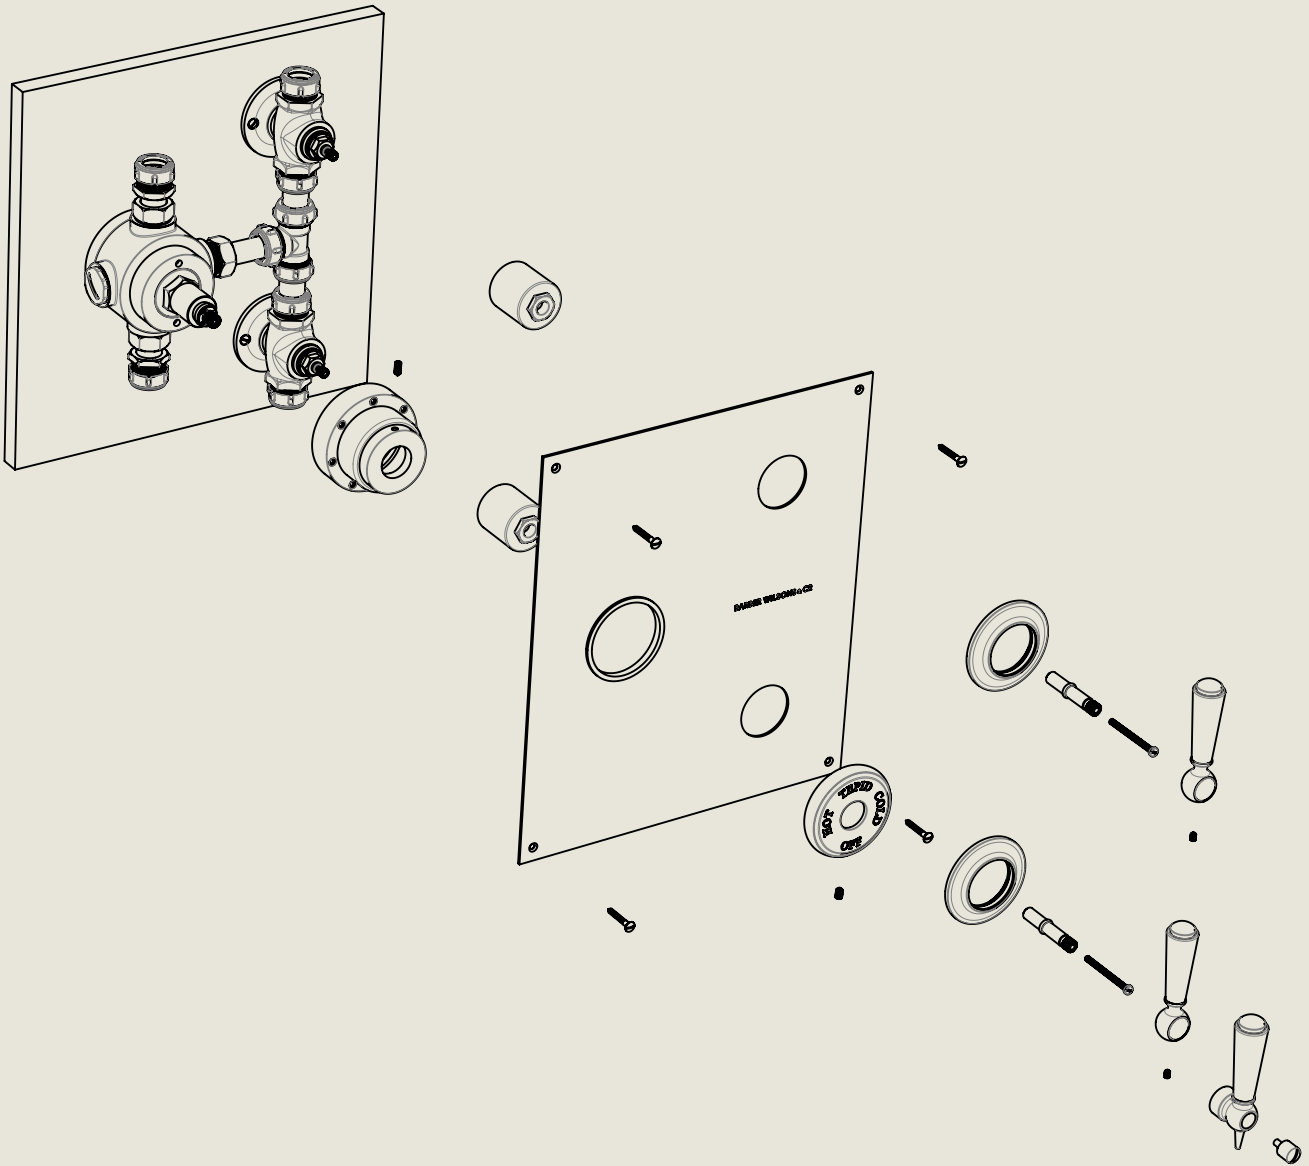

EST. 1905

An additional extension is available to extend tolerance to 20mm

American adapters fitted as standard when purchased via BW&Co USA

Model No.

RMLPS53C2

Description

Regent Metal Lever PS53C2

First Fix

BY APPOINTMENT TO
HER MAJESTY QUEEN ELIZABETH II
MANUFACTURE OF KITCHEN & BATHROOM TAPS & MIXERS
BARBER WILSONS & CO. LTD
LONDON

LONDON **BARBER WILSONS & CO** EST. 1905

An additional extension is available
to extend tolerance to 20mm

American adapters fitted as standard when
purchased via BW&Co USA

<p>Model No. RMLPS53C2</p>	<p>Description Regent Metal Lever PS53C2</p>	<p>Second Fix</p>
--------------------------------	--	-------------------