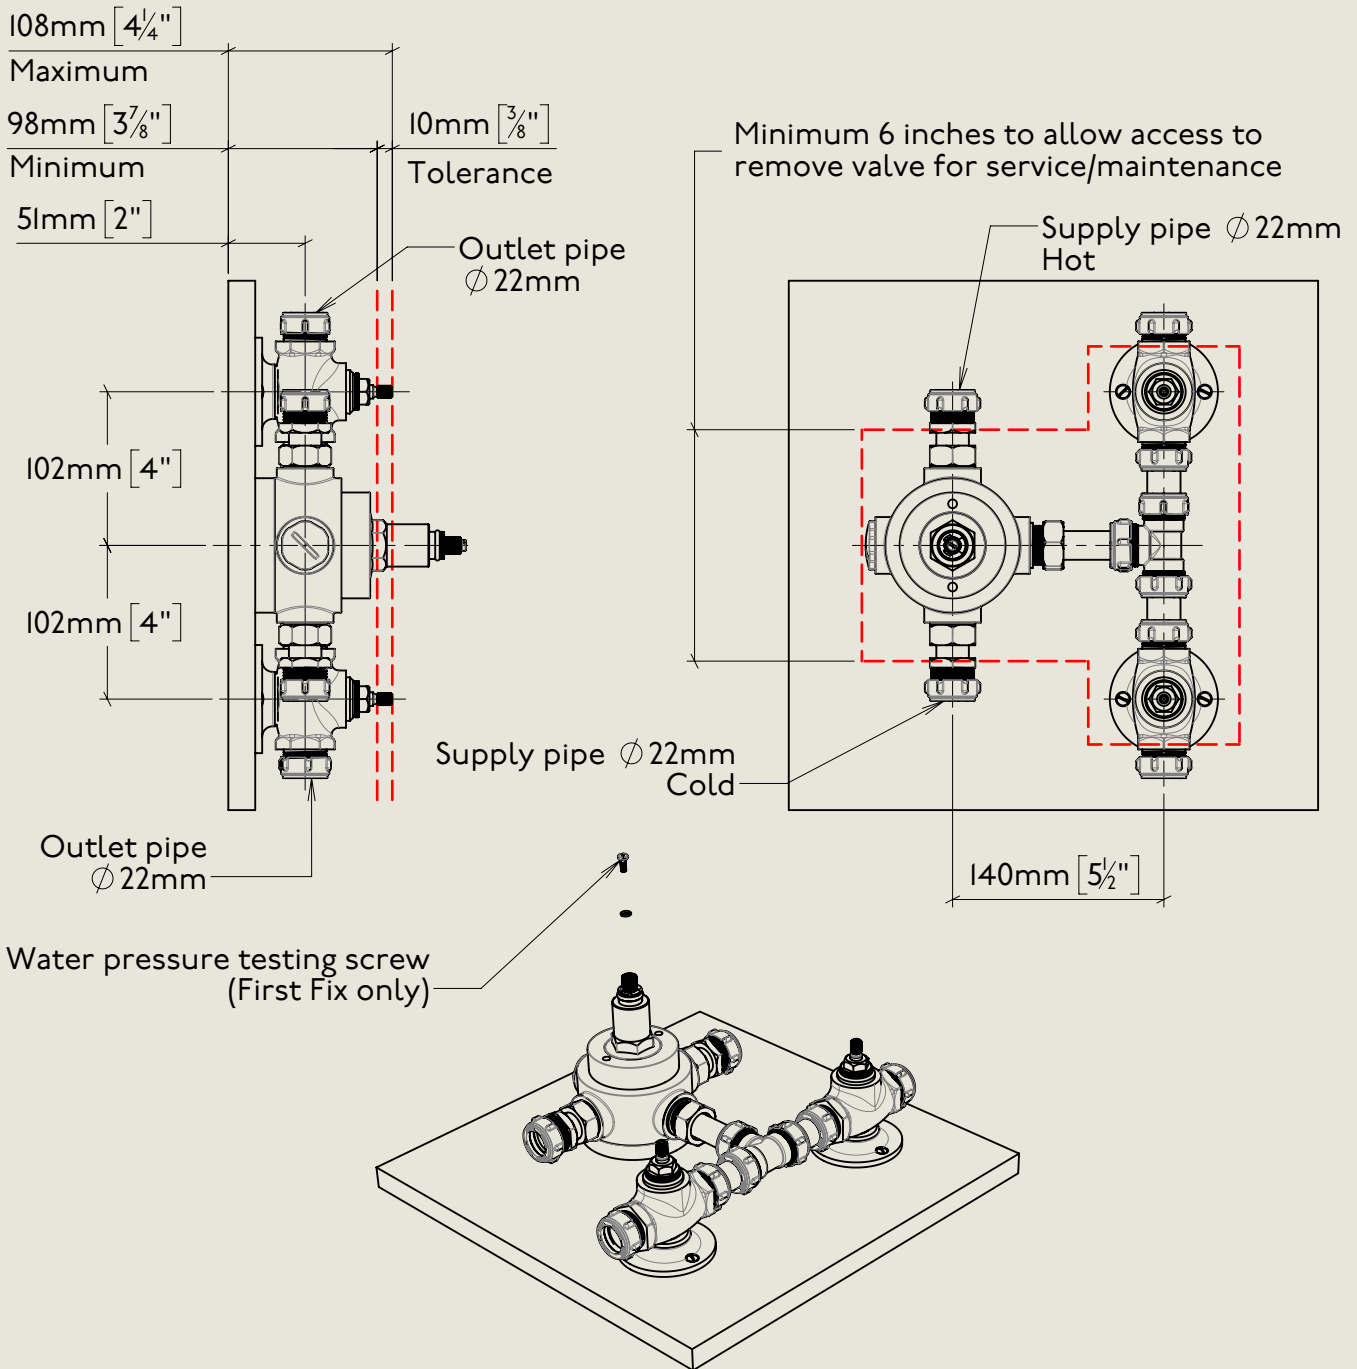

RMLPS53C2

Description

Regent Metal Lever PS53C2

Complete

BY APPOINTMENT TO
HER MAJESTY QUEEN ELIZABETH II
MANUFACTURE OF KITCHEN & BATHROOM TAPS & MIXERS
BARBER WILSONS & CO. LTD
LONDON

LONDON

BARBER WILSONS & CO

EST. 1905

An additional extension is available to extend tolerance to 20mm

American adapters fitted as standard when purchased via BW&Co USA

Model No.

RMLPS53C2

Description

Regent Metal Lever PS53C2

First Fix