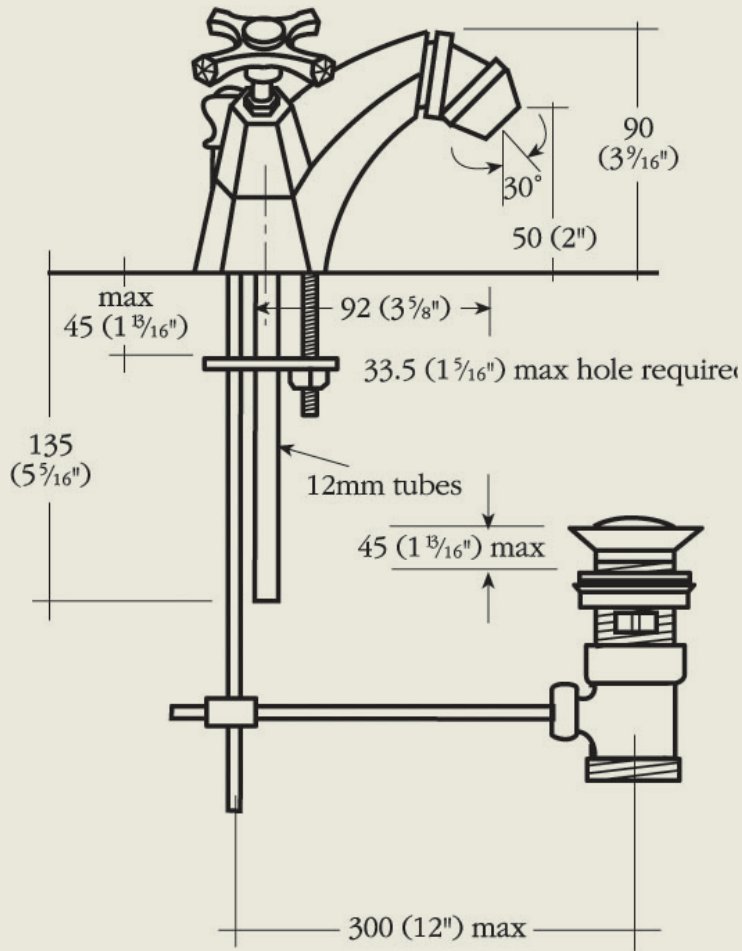

BY APPOINTMENT TO
HER MAJESTY QUEEN ELIZABETH II
MANUFACTURER OF KITCHEN & BATHROOM TAPS & MIXERS
BARBER WILSONS & CO. LTD.
LONDON

LONDON

BARBER WILSONS & CO

EST. 1905

Model No. MCI870

Internals Standard-3/4 ceramic cartridge
Optional compression cartridge available