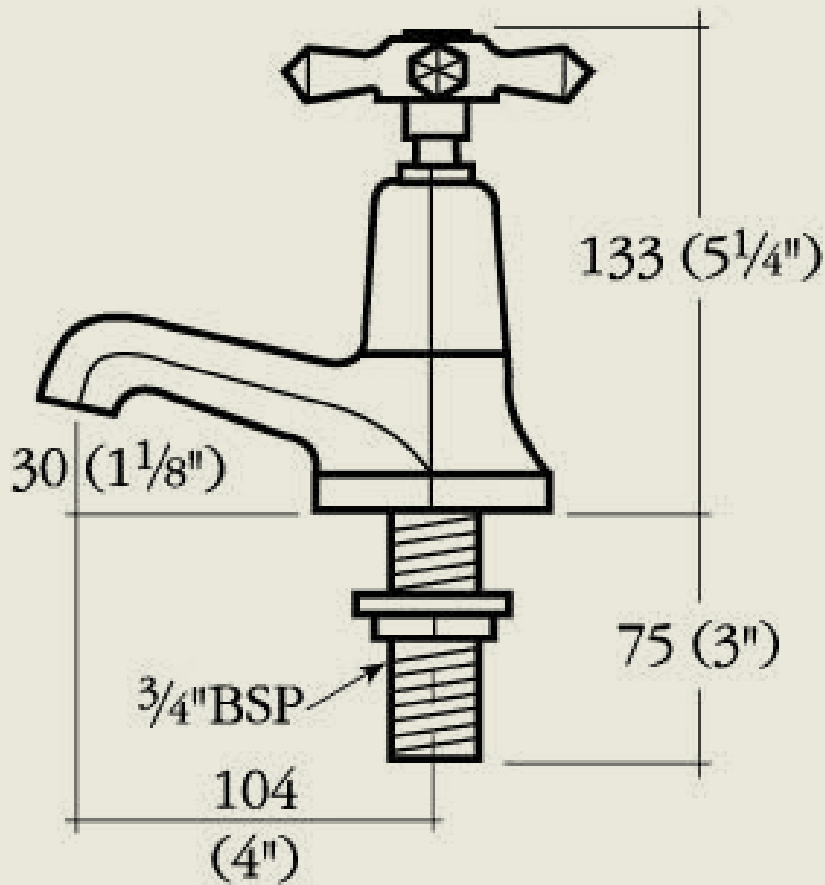

BY APPOINTMENT TO
HER MAJESTY QUEEN ELIZABETH II
MANUFACTURER OF KITCHEN & BATHROOM TAPS & MIXERS
BARBER WILSONS & CO. LTD.
LONDON

LONDON

BARBER WILSONS & CO

EST. 1905

Model No. MC2134

Internals Standard-3/4 turn ceramic cartridge
Optional compression cartridge available