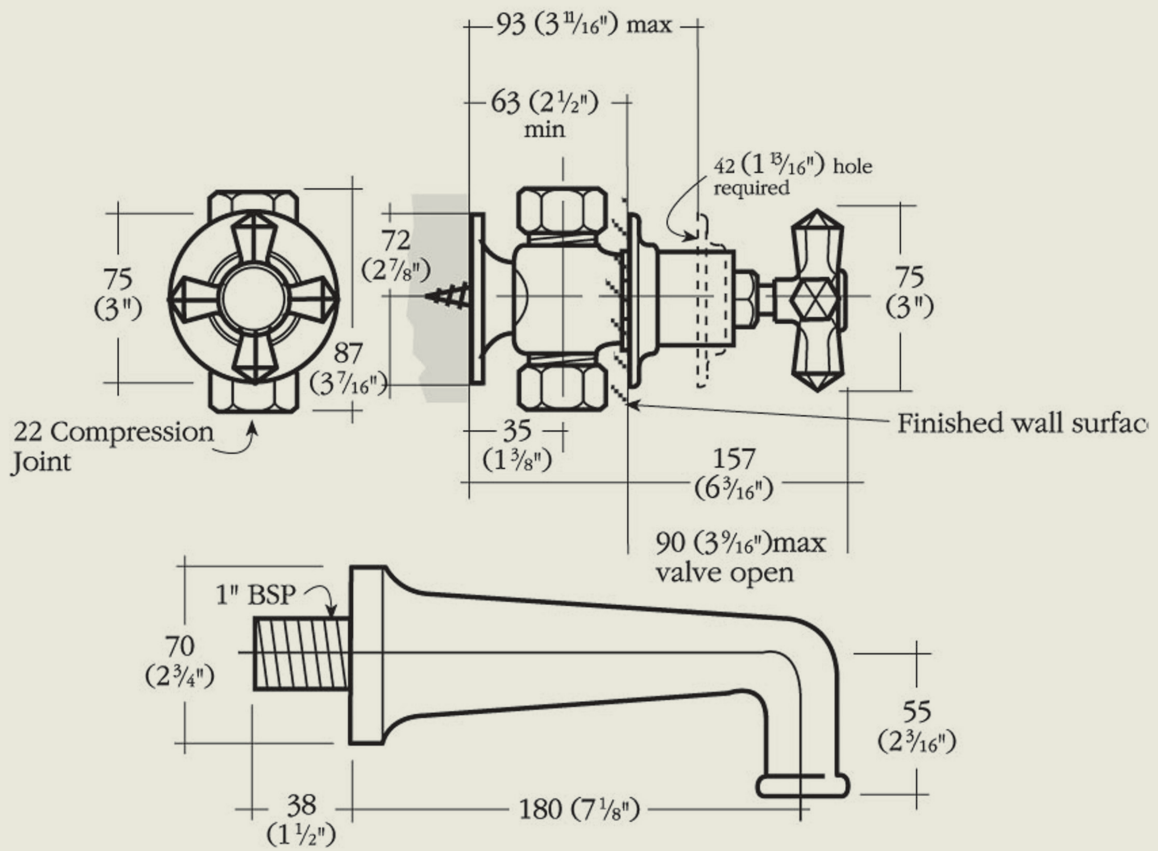

BY APPOINTMENT TO  
HER MAJESTY QUEEN ELIZABETH II  
MANUFACTURER OF KITCHEN & BATHROOM TAPS & MIXERS  
BARBER WILSONS & CO. LTD.  
LONDON

LONDON

BARBER WILSONS & CO

EST. 1905

Model No. MC3470

Internals Standard-3/4 turn ceramic cartridge  
Optional compression cartridge available