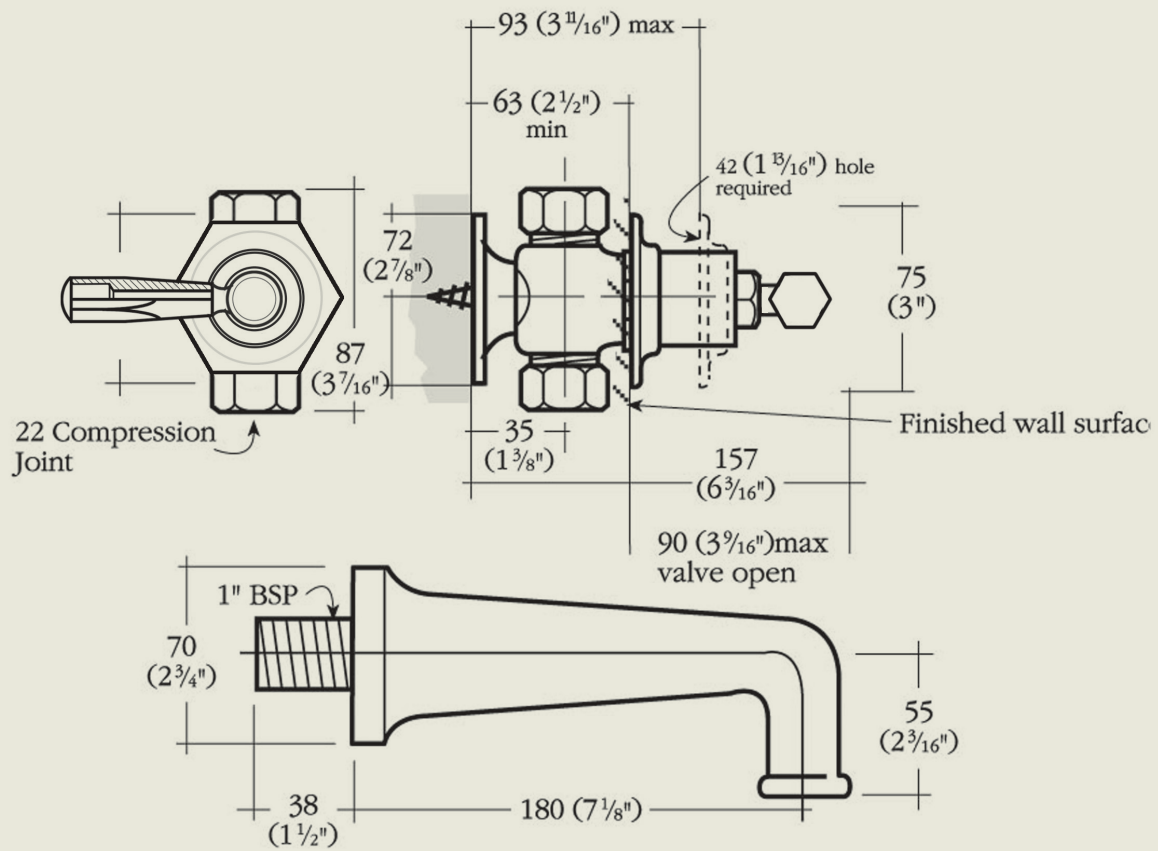

BY APPOINTMENT TO  
HER MAJESTY QUEEN ELIZABETH II  
MANUFACTURER OF KITCHEN & BATHROOM TAPS & MIXERS  
BARBER WILSONS & CO. LTD.  
LONDON

LONDON

BARBER WILSONS & CO

EST. 1905

Model No. MCL3470

Internals Standard-3/4 turn ceramic cartridge  
Optional compression cartridge available