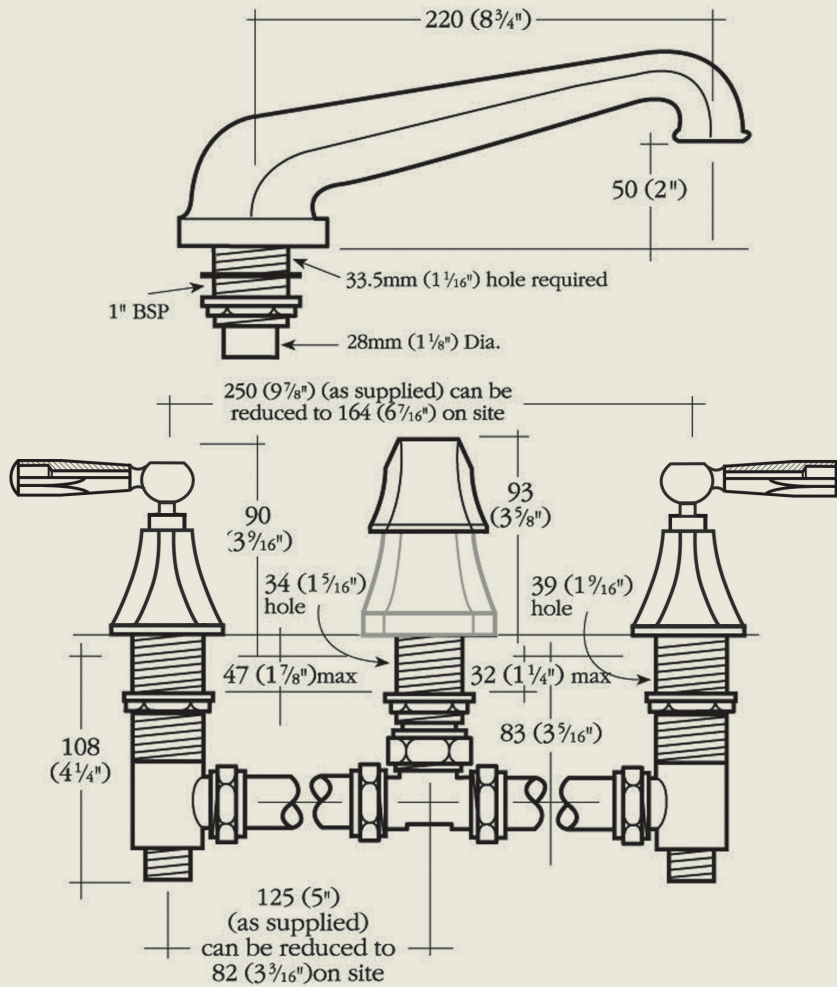

BY APPOINTMENT TO  
HER MAJESTY QUEEN ELIZABETH II  
MANUFACTURER OF KITCHEN & BATHROOM TAPS & MIXERS  
BARBER WILSONS & CO. LTD.  
LONDON

LONDON

BARBER WILSONS & CO

EST. 1905

Model No. MCL3490

Internals Standard-3/4 turn ceramic cartridge  
Optional compression cartridge available