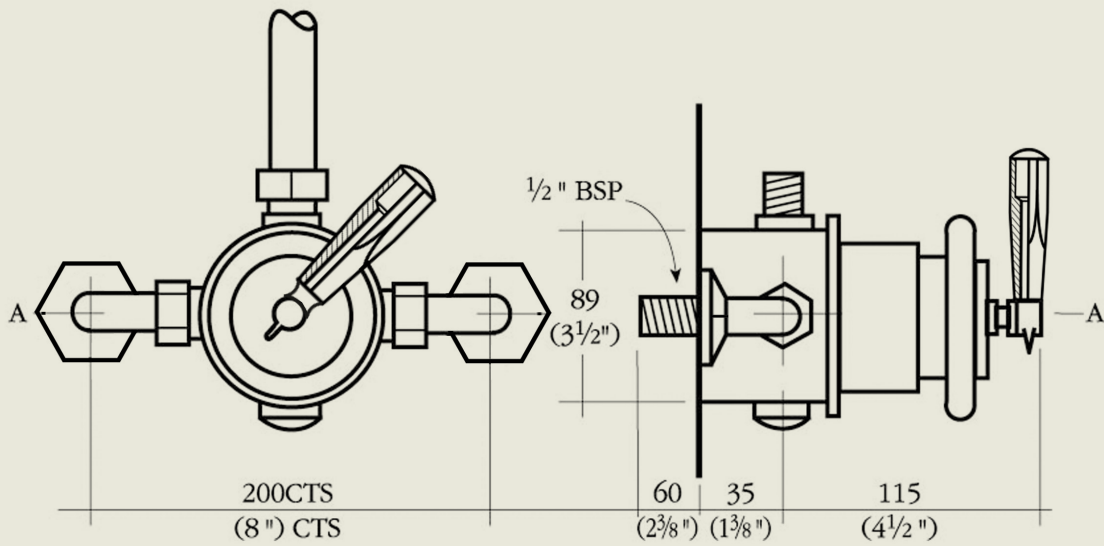

BY APPOINTMENT TO  
HER MAJESTY QUEEN ELIZABETH II  
MANUFACTURER OF KITCHEN & BATHROOM TAPS & MIXERS  
BARBER WILSONS & CO. LTD.  
LONDON

LONDON

BARBER WILSONS & CO

EST. 1905

Model No. MCPS53

Internals Standard-3/4 turn ceramic cartridge  
 Optional compression cartridge available