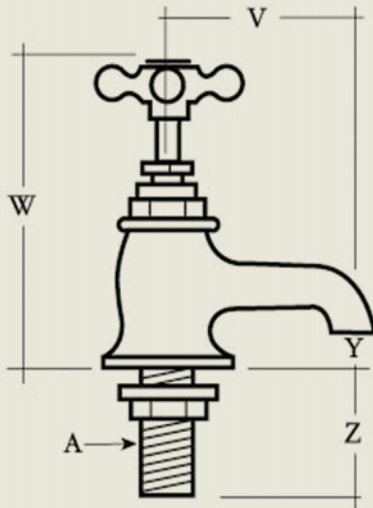

BY APPOINTMENT TO
HER MAJESTY QUEEN ELIZABETH II
MANUFACTURER OF KITCHEN & BATHROOM TAPS & MIXERS
BARBER WILSONS & CO. LTD.
LONDON

LONDON

BARBER WILSONS & CO

EST. 1905

	1/2	1/2	1/2	3/4	
	2123	2124	2125	2134	
V	75 (3")	100 (4")	125 (5")	100 (4")	
W	130 (5 1/8")	130 (5 1/8")	120 (4 3/4")	158 (6 1/4")	
Y	20 (3/4")	20 (3/4")	5 (3/16")	25 (1")	
Z	63 (2 1/2")	63 (2 1/2")	100 (4")	75 (3")	
Flange hole (A)	48 (1 7/8")	48 (1 7/8")	48 (1 7/8")	53 (2 1/8")	DIA
	30 (1 3/16")	30 (1 3/16")	30 (1 3/16")	35 (1 3/8")	

Model No. R2123-I890

Internals Standard-3/4 turn ceramic cartridge
Optional compression cartridge available

MADE IN LONDON

info@barberwilsons.co.uk
+44 (0) 20 8888 3461

Barber Wilsons & Co Ltd, Crawley Road, London N22 6AH
REG. OFFICE. AS ABOVE - REG. NO. 100285 ENGLAND