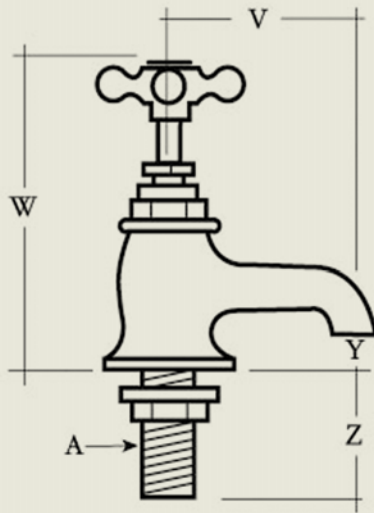

BY APPOINTMENT TO
HER MAJESTY QUEEN ELIZABETH II
MANUFACTURER OF KITCHEN & BATHROOM TAPS & MIXERS
BARBER WILSONS & CO. LTD.
LONDON

LONDON

BARBER WILSONS & CO

EST. 1905

	1/2	1/2	1/2	3/4	
	2123	2124	2125	2134	
V	75 (3")	100 (4")	125 (5")	100 (4")	
W	130 (5 1/8")	130 (5 1/8")	120 (4 3/4")	158 (6 1/4")	
Y	20 (3/4")	20 (3/4")	5 (3/16")	25 (1")	
Z	63 (2 1/2")	63 (2 1/2")	100 (4")	75 (3")	
Flange hole (A)	48 (1 7/8")	48 (1 7/8")	48 (1 7/8")	53 (2 1/8")	DIA
	30 (1 3/16")	30 (1 3/16")	30 (1 3/16")	35 (1 3/8")	

Model No. R2124-I900 *image shows I890

Internals Standard-3/4 turn ceramic cartridge
Optional compression cartridge available

MADE IN LONDON

info@barberwilsons.co.uk
+44 (0) 20 8888 3461

Barber Wilsons & Co Ltd, Crawley Road, London N22 6AH
REG. OFFICE. AS ABOVE - REG. NO. 100285 ENGLAND