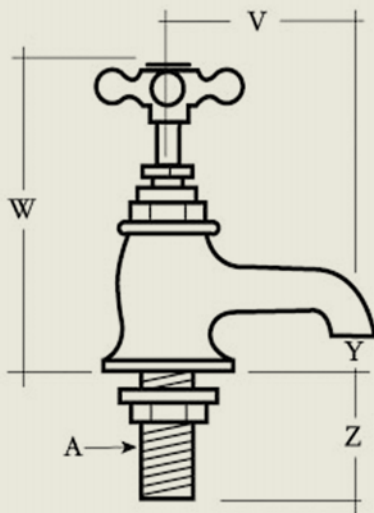

BY APPOINTMENT TO
HER MAJESTY QUEEN ELIZABETH II
MANUFACTURER OF KITCHEN & BATHROOM TAPS & MIXERS
BARBER WILSONS & CO. LTD.
LONDON

LONDON

BARBER WILSONS & CO

EST. 1905

	1/2	1/2	1/2	3/4	
	2123	2124	2125	2134	
V	75 (3")	100 (4")	125 (5")	100 (4")	
W	130 (5 1/8")	130 (5 1/8")	120 (4 3/4")	158 (6 1/4")	
Y	20 (3/4")	20 (3/4")	5 (3/16")	25 (1")	
Z	63 (2 1/2")	63 (2 1/2")	100 (4")	75 (3")	
Flange hole (A)	48 (1 7/8")	48 (1 7/8")	48 (1 7/8")	53 (2 1/8")	DIA
	30 (1 3/16")	30 (1 3/16")	30 (1 3/16")	35 (1 3/8")	

Model No. R2134-1890

Internals Standard-3/4 turn ceramic cartridge
Optional compression cartridge available

MADE IN LONDON

info@barberwilsons.co.uk
+44 (0) 20 8888 3461

Barber Wilsons & Co Ltd, Crawley Road, London N22 6AH
REG. OFFICE. AS ABOVE - REG. NO. 100285 ENGLAND