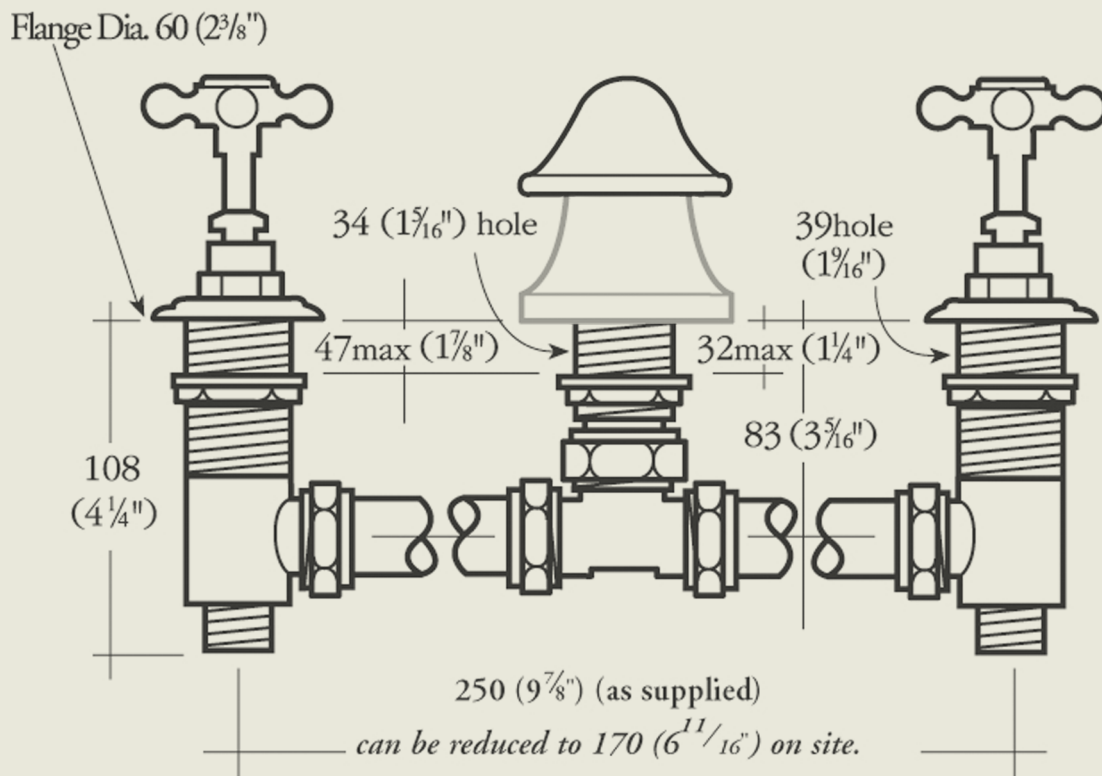

BY APPOINTMENT TO  
HER MAJESTY QUEEN ELIZABETH II  
MANUFACTURER OF KITCHEN & BATHROOM TAPS & MIXERS  
BARBER WILSONS & CO. LTD.  
LONDON

LONDON

BARBER WILSONS & CO

EST. 1905

Model No. R3480-1890

Internals Standard-3/4 turn ceramic cartridge  
Optional compression cartridge available