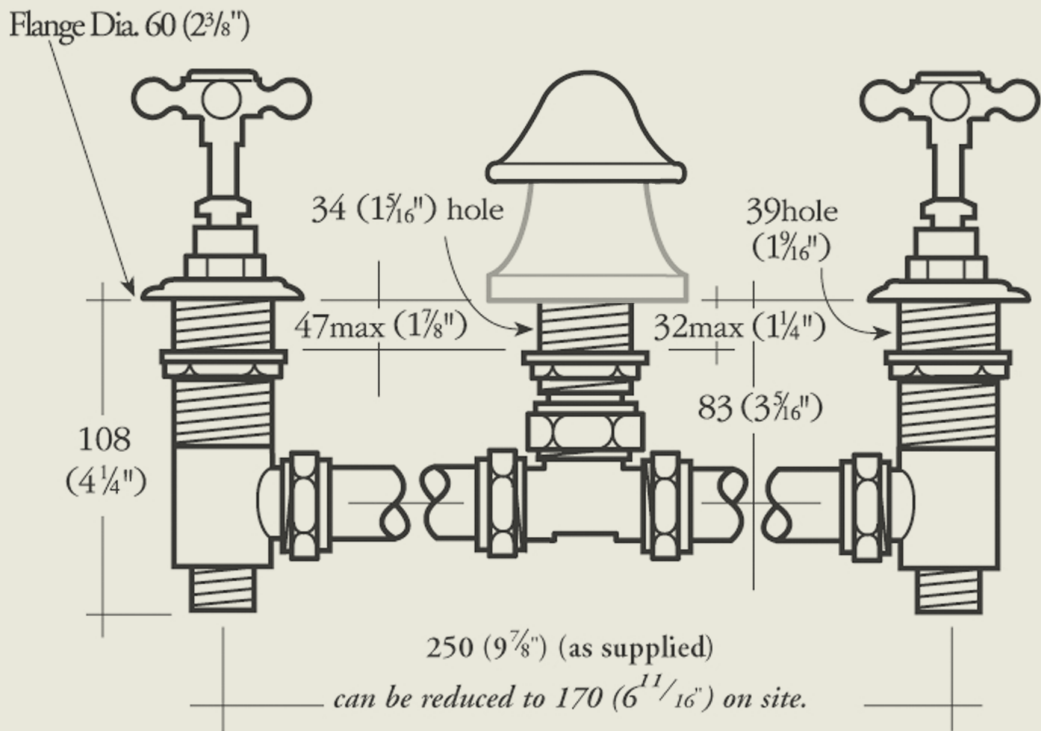

BY APPOINTMENT TO
HER MAJESTY QUEEN ELIZABETH II
MANUFACTURER OF KITCHEN & BATHROOM TAPS & MIXERS
BARBER WILSONS & CO. LTD.
LONDON

LONDON

BARBER WILSONS & CO

EST. 1905

Model No. R3480-1900 *shows 1890 headwork

Internals Standard-3/4 turn ceramic cartridge
Optional compression cartridge available

MADE IN LONDON

info@barberwilsons.co.uk
+44 (0) 20 8888 3461

Barber Wilsons & Co Ltd, Crawley Road, London N22 6AH
REG. OFFICE. AS ABOVE · REG. NO. 100285 ENGLAND