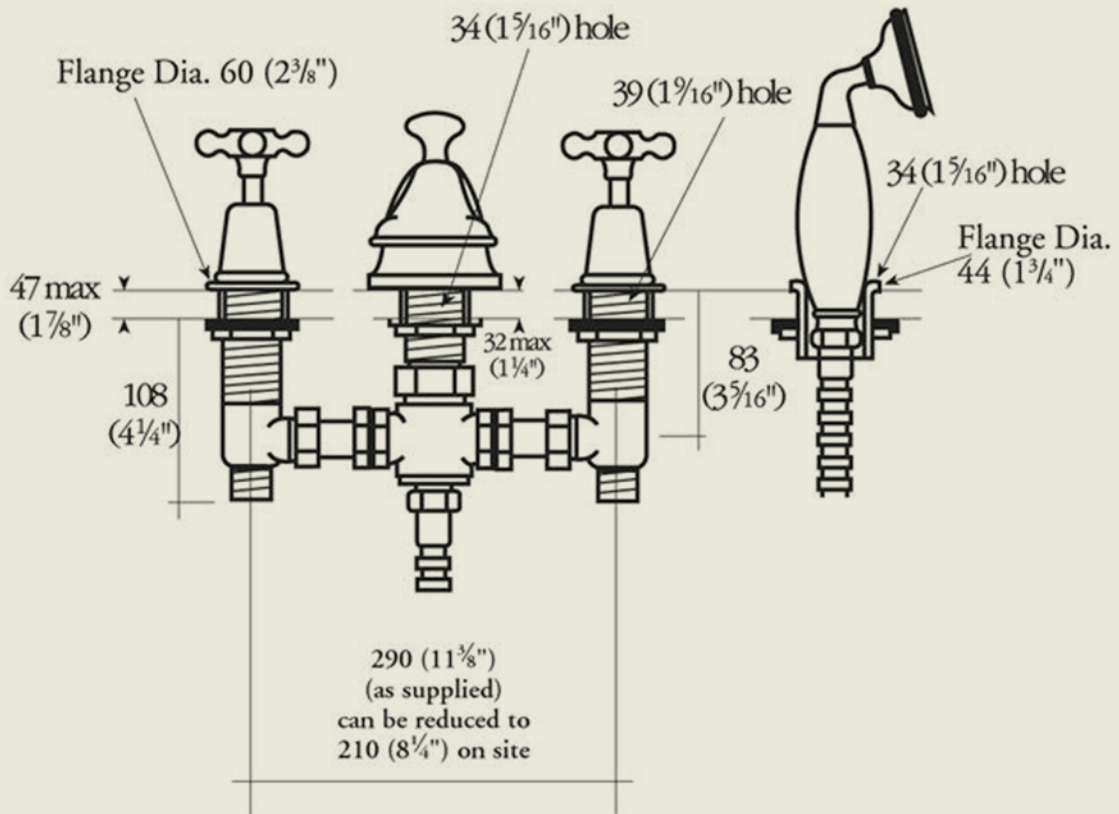

BY APPOINTMENT TO
HER MAJESTY QUEEN ELIZABETH II
MANUFACTURER OF KITCHEN & BATHROOM TAPS & MIXERS
BARBER WILSONS & CO. LTD.
LONDON

LONDON

BARBER WILSONS & CO

EST. 1905

Model No. R3484-1890

Internals Standard-3/4 ceramic cartridge
Optional compression cartridge available