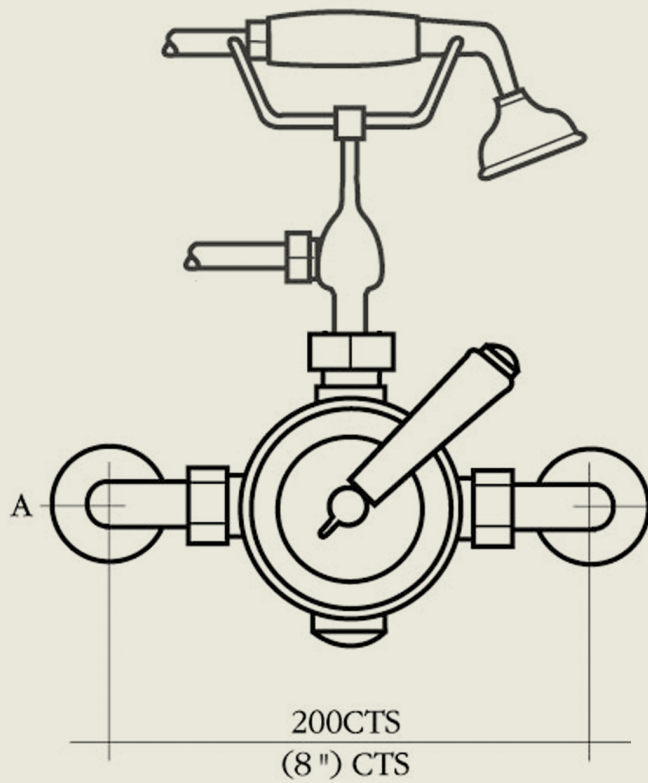

BY APPOINTMENT TO
HER MAJESTY QUEEN ELIZABETH II
MANUFACTURER OF KITCHEN & BATHROOM TAPS & MIXERS
BARBER WILSONS & CO. LTD.
LONDON

LONDON

BARBER WILSONS & CO

EST. 1905

Model No. R6002

Internals Standard-3/4 turn ceramic cartridge
Optional compression cartridge available