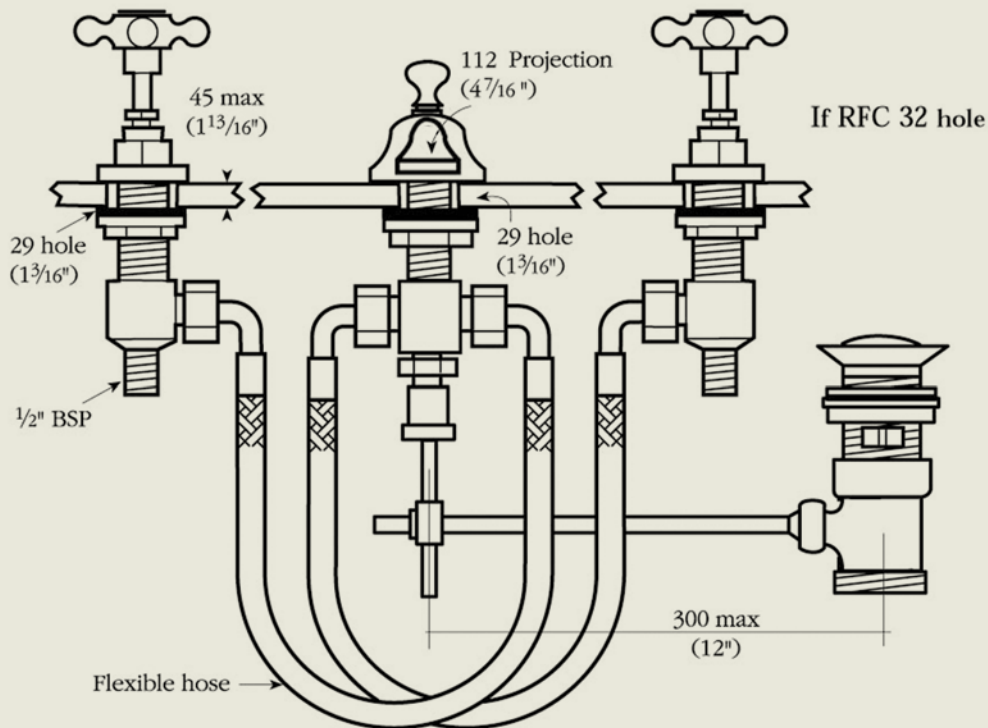

BY APPOINTMENT TO
HER MAJESTY QUEEN ELIZABETH II
MANUFACTURER OF KITCHEN & BATHROOM TAPS & MIXERS
BARBER WILSONS & CO. LTD.
LONDON

LONDON

BARBER WILSONS & CO

EST. 1905

Model No. R6450-1890

Internals Standard-3/4 turn ceramic cartridge
Optional compression cartridge available