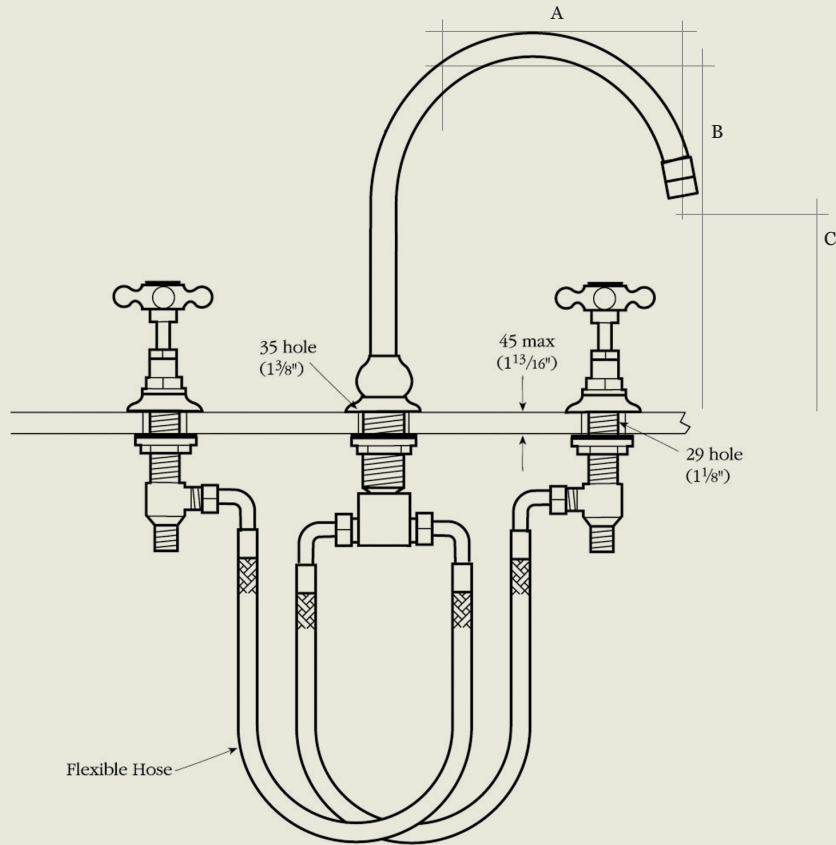

BY APPOINTMENT TO
HER MAJESTY QUEEN ELIZABETH II
MANUFACTURER OF KITCHEN & BATHROOM TAPS & MIXERS
BARBER WILSONS & CO. LTD.
LONDON

LONDON **BARBER WILSONS & CO** EST. 1905

	4"	6"	8"
A	102mm (4")	152mm (6")	203mm (8")
B	218mm (8" 5/8)	260mm (10" 1/4)	295mm (10" 1/6)
C	140mm (5" 1/2)	140mm (5" 1/2)	145mm (5" 6/8)

Model No. R6453-1890

Internals Standard-3/4 turn ceramic cartridge
Optional compression cartridge available

MADE IN LONDON

info@barberwilsons.co.uk
+44 (0) 20 8888 3461

Barber Wilsons & Co Ltd, Crawley Road, London N22 6AH
REG. OFFICE. AS ABOVE · REG. NO. 100285 ENGLAND