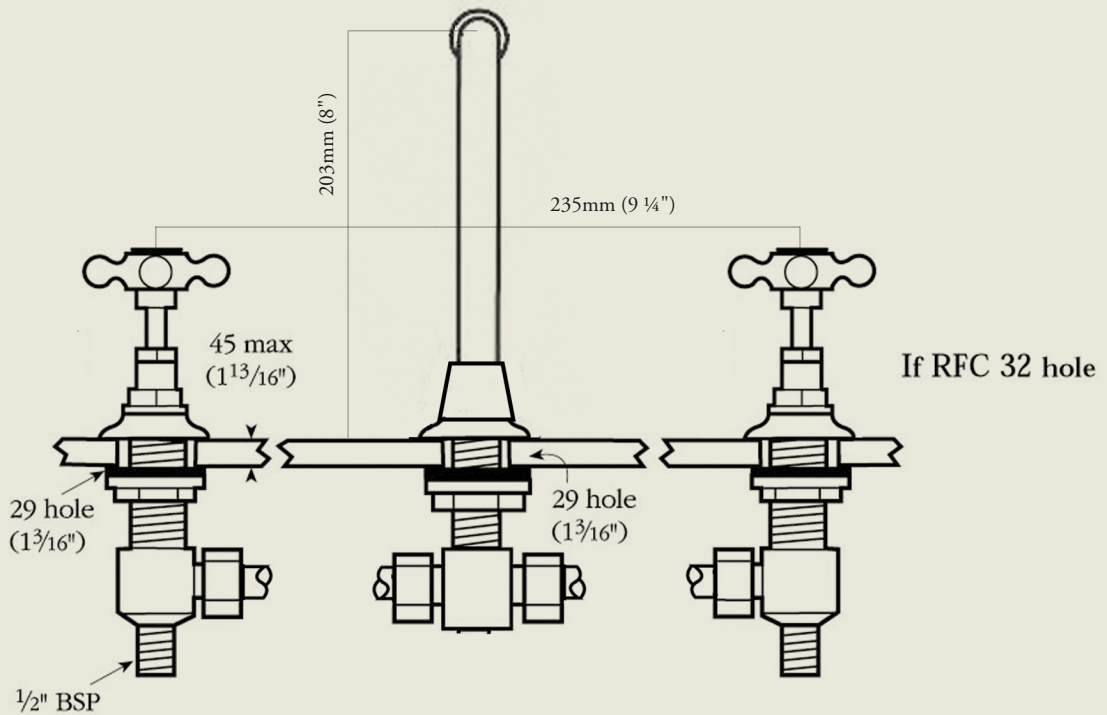

BY APPOINTMENT TO
HER MAJESTY QUEEN ELIZABETH II
MANUFACTURER OF KITCHEN & BATHROOM TAPS & MIXERS
BARBER WILSONS & CO. LTD.
LONDON

LONDON

BARBER WILSONS & CO

EST. 1905

Model No. R6454-1890

Internals Standard-3/4 turn ceramic cartridge
Optional compression cartridge available