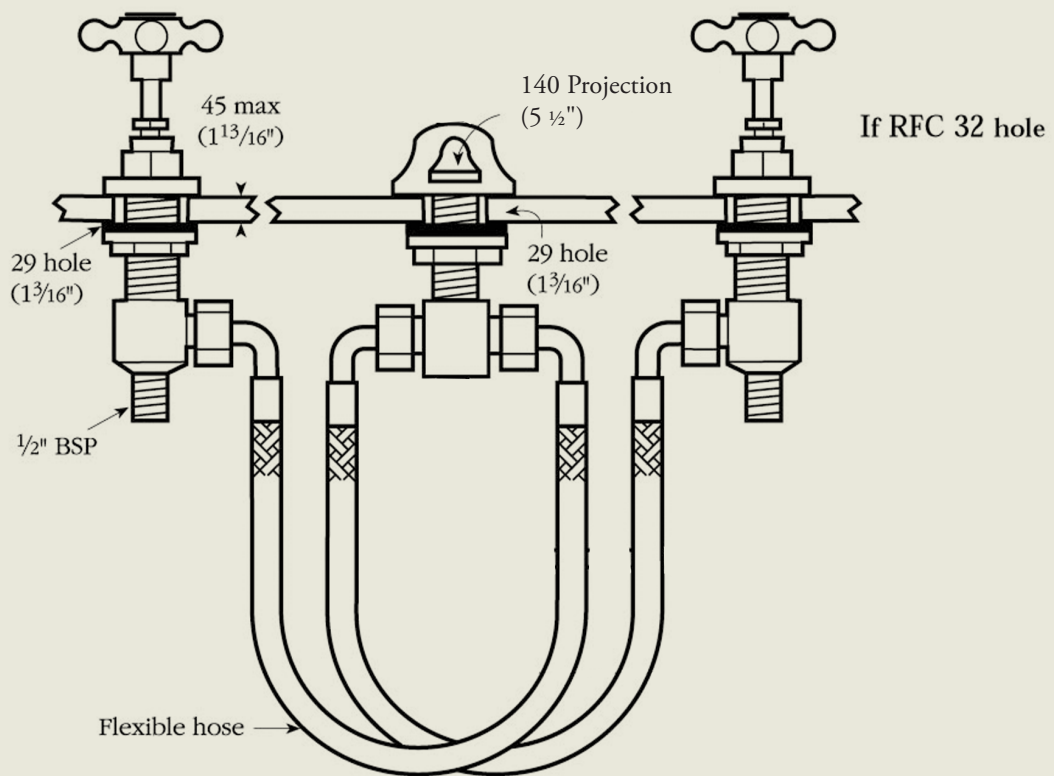

BY APPOINTMENT TO  
HER MAJESTY QUEEN ELIZABETH II  
MANUFACTURER OF KITCHEN & BATHROOM TAPS & MIXERS  
BARBER WILSONS & CO. LTD.  
LONDON

LONDON

BARBER WILSONS & CO

EST. 1905

Model No. R6457-I890

Internals Standard-3/4 turn ceramic cartridge  
Optional compression cartridge available