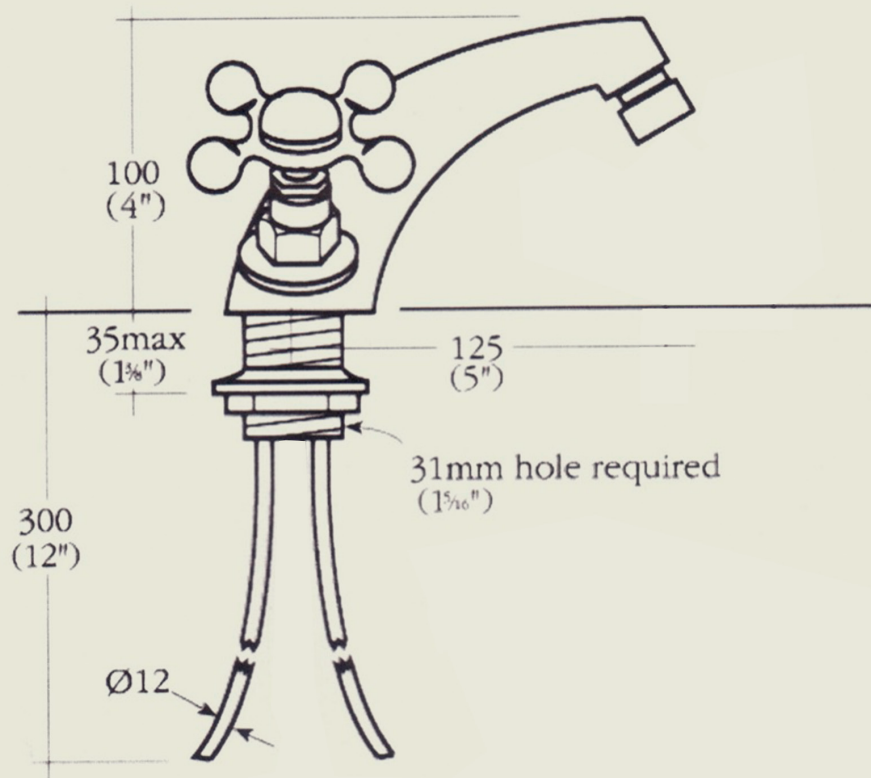

BY APPOINTMENT TO
HER MAJESTY QUEEN ELIZABETH II
MANUFACTURER OF KITCHEN & BATHROOM TAPS & MIXERS
BARBER WILSONS & CO. LTD.
LONDON

LONDON

BARBER WILSONS & CO

EST. 1905

Model No. R6471-1890

Internals Standard-3/4 turn ceramic cartridge
Optional compression cartridge available