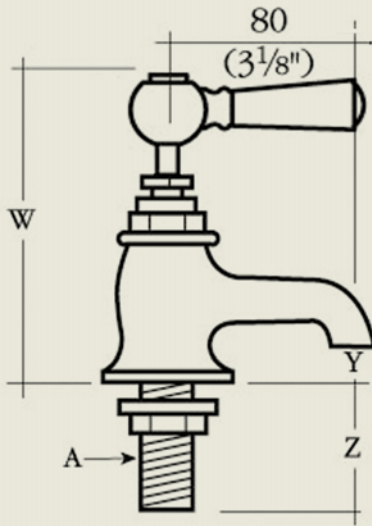

BY APPOINTMENT TO
HER MAJESTY QUEEN ELIZABETH II
MANUFACTURER OF KITCHEN & BATHROOM TAPS & MIXERS
BARBER WILSONS & CO. LTD.
LONDON

LONDON

BARBER WILSONS & CO

EST. 1905

	1/2	1/2	1/2	3/4	
	2123	2124	2125	2134	
V	75 (3")	100 (4")	125 (5")	100 (4")	
W	130 (5 1/8")	130 (5 1/8")	120 (4 3/4")	158 (6 1/4")	
Y	20 (3/4")	20 (3/4")	5 (3/16")	25 (1")	
Z	63 (2 1/2")	63 (2 1/2")	100 (4")	75 (3")	
Flange hole (A)	48 (1 7/8")	48 (1 7/8")	48 (1 7/8")	53 (2 1/8")	DIA
	30 (1 3/16")	30 (1 3/16")	30 (1 3/16")	35 (1 3/8")	

Model No. RCL2124-1890

Internals Standard-3/4 turn ceramic cartridge
Optional compression cartridge available

MADE IN LONDON

info@barberwilsons.co.uk
+44 (0) 20 8888 3461

Barber Wilsons & Co Ltd, Crawley Road, London N22 6AH
REG. OFFICE. AS ABOVE - REG. NO. 100285 ENGLAND