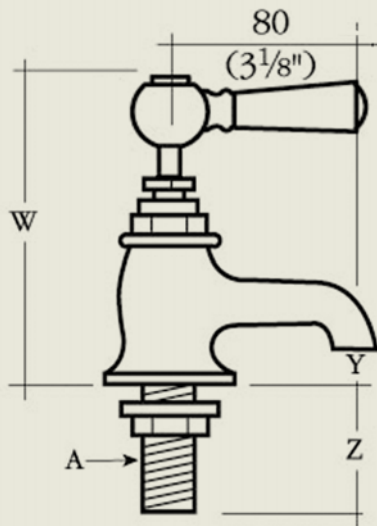

BY APPOINTMENT TO  
HER MAJESTY QUEEN ELIZABETH II  
MANUFACTURER OF KITCHEN & BATHROOM TAPS & MIXERS  
BARBER WILSONS & CO. LTD.  
LONDON

LONDON

BARBER WILSONS & CO

EST. 1905

	1/2	1/2	1/2	3/4	
	2123	2124	2125	2134	
V	75 (3")	100 (4")	125 (5")	100 (4")	
W	130 (5 1/8")	130 (5 1/8")	120 (4 3/4")	158 (6 1/4")	
Y	20 (3/4")	20 (3/4")	5 (3/16")	25 (1")	
Z	63 (2 1/2")	63 (2 1/2")	100 (4")	75 (3")	
Flange hole (A)	48 (1 7/8")	48 (1 7/8")	48 (1 7/8")	53 (2 1/8")	DIA
	30 (1 3/16")	30 (1 3/16")	30 (1 3/16")	35 (1 3/8")	

Model No. RCL2134-1890

Internals Standard-3/4 turn ceramic cartridge  
Optional compression cartridge available

MADE IN LONDON

info@barberwilsons.co.uk  
+44 (0) 20 8888 3461

Barber Wilsons & Co Ltd, Crawley Road, London N22 6AH  
REG. OFFICE. AS ABOVE - REG. NO. 100285 ENGLAND