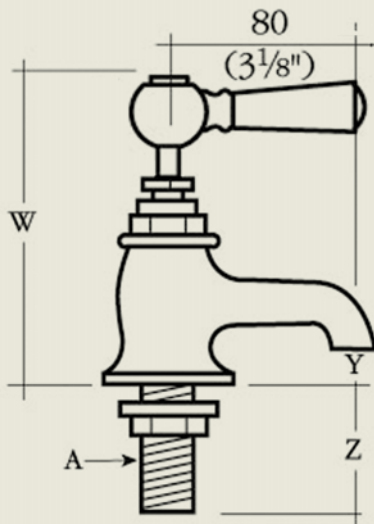

BY APPOINTMENT TO
HER MAJESTY QUEEN ELIZABETH II
MANUFACTURER OF KITCHEN & BATHROOM TAPS & MIXERS
BARBER WILSONS & CO. LTD.
LONDON

LONDON

BARBER WILSONS & CO

EST. 1905

	1/2	1/2	1/2	3/4	
	2123	2124	2125	2134	
V	75 (3")	100 (4")	125 (5")	100 (4")	
W	130 (5 1/8")	130 (5 1/8")	120 (4 3/4")	158 (6 1/4")	
Y	20 (3/4")	20 (3/4")	5 (3/16")	25 (1")	
Z	63 (2 1/2")	63 (2 1/2")	100 (4")	75 (3")	
Flange hole (A)	48 (1 7/8")	48 (1 7/8")	48 (1 7/8")	53 (2 1/8")	DIA
	30 (1 3/16")	30 (1 3/16")	30 (1 3/16")	35 (1 3/8")	

Model No. RCL2134-1900 *image shows 1890

Internals Standard-3/4 turn ceramic cartridge
Optional compression cartridge available

MADE IN LONDON

info@barberwilsons.co.uk
+44 (0) 20 8888 3461

Barber Wilsons & Co Ltd, Crawley Road, London N22 6AH
REG. OFFICE. AS ABOVE - REG. NO. 100285 ENGLAND