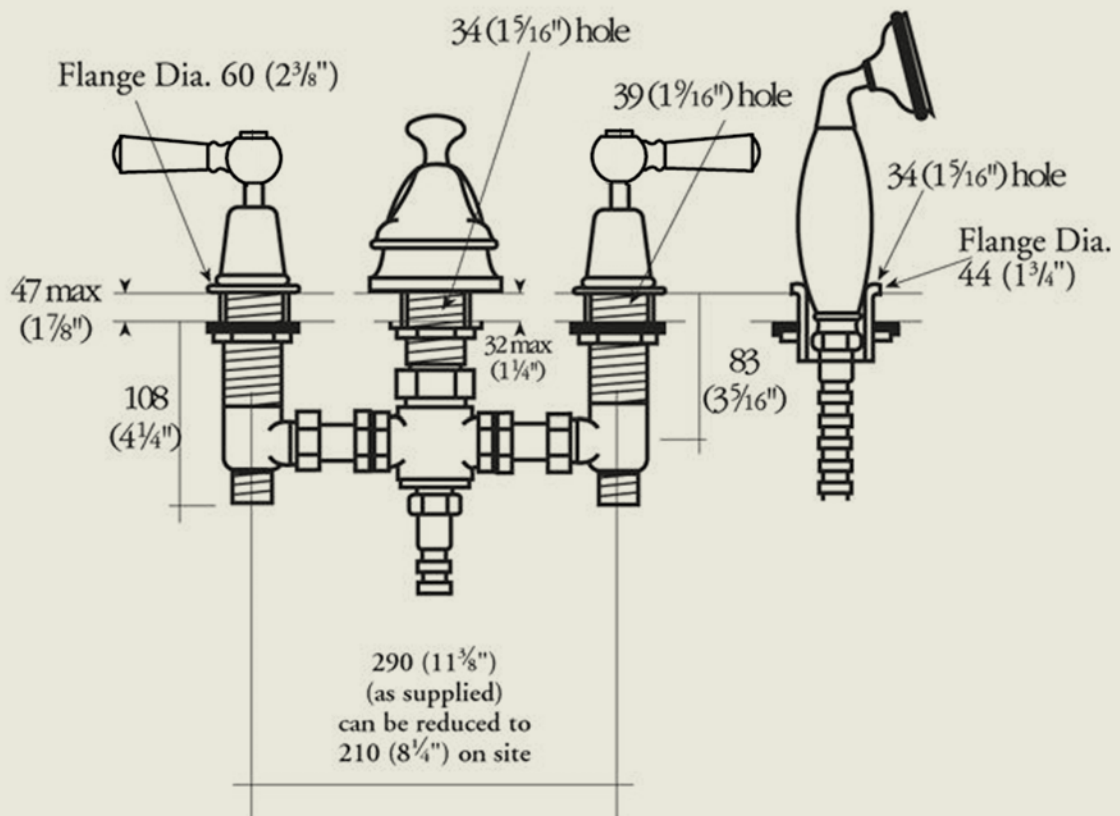

BY APPOINTMENT TO
HER MAJESTY QUEEN ELIZABETH II
MANUFACTURER OF KITCHEN & BATHROOM TAPS & MIXERS
BARBER WILSONS & CO. LTD.
LONDON

LONDON

BARBER WILSONS & CO

EST. 1905

Model No. RML3484-1900

Internals Standard-3/4 turn ceramic cartridge
Optional compression cartridge available