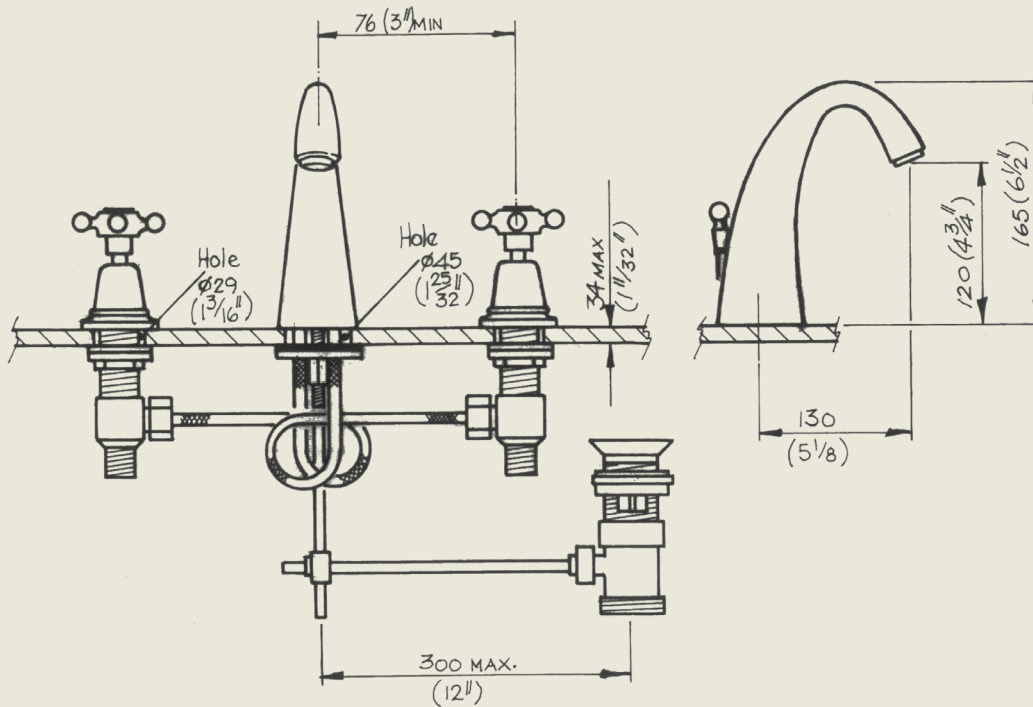

BY APPOINTMENT TO
HER MAJESTY QUEEN ELIZABETH II
MANUFACTURER OF KITCHEN & BATHROOM TAPS & MIXERS
BARBER WILSONS & CO. LTD.
LONDON

LONDON

BARBER WILSONS & CO

EST. 1905

Model No. RML6459-1890 *image shows 1900 headwork

Internals Standard-3/4 ceramic cartridge
Optional compression cartridge available

MADE IN LONDON

BW
& CO

info@barberwilsons.co.uk
+44 (0) 20 8888 3461

Barber Wilsons & Co Ltd, Crawley Road, London N22 6AH
REG. OFFICE. AS ABOVE · REG. NO. 100285 ENGLAND