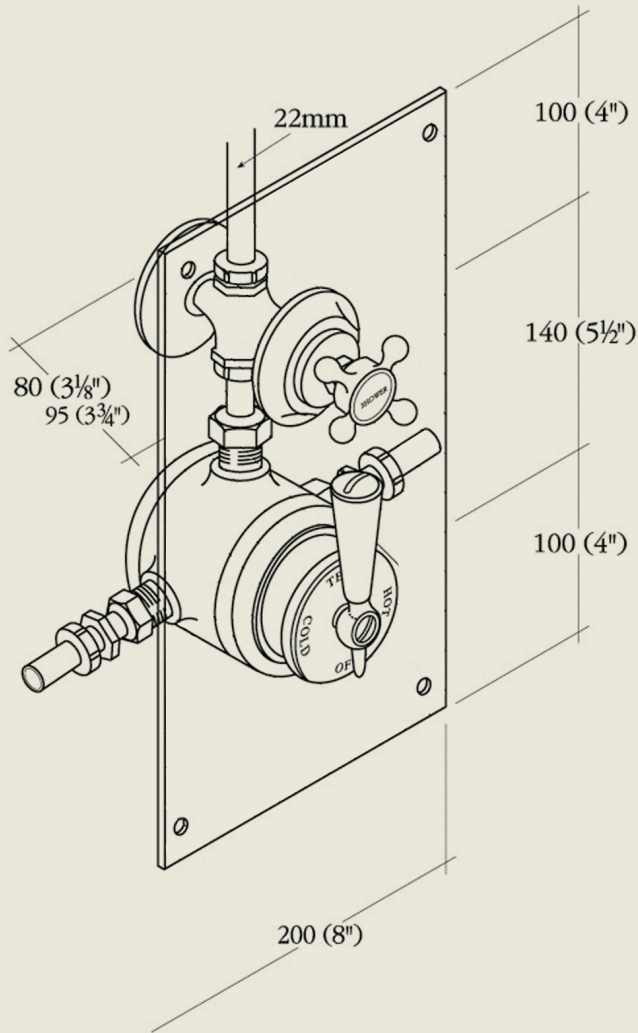

BY APPOINTMENT TO
HER MAJESTY QUEEN ELIZABETH II
MANUFACTURER OF KITCHEN & BATHROOM TAPS & MIXERS
BARBER WILSONS & CO. LTD.
LONDON

LONDON

BARBER WILSONS & CO

EST. 1905

Model No. RPS53CI

Internals Standard-¾ turn ceramic cartridge
Optional compression cartridge available