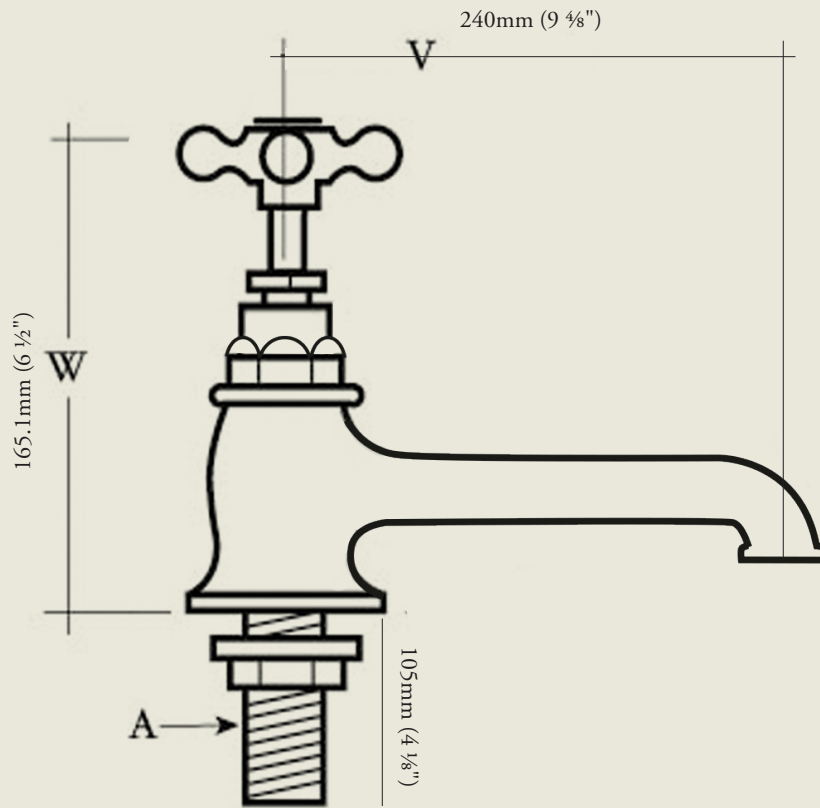

BY APPOINTMENT TO
HER MAJESTY QUEEN ELIZABETH II
MANUFACTURER OF KITCHEN & BATHROOM TAPS & MIXERS
BARBER WILSONS & CO. LTD.
LONDON

LONDON

BARBER WILSONS & CO

EST. 1905

Model No. R2118-1900 *image shows 1890 headwork

Internals Standard One Inch Compression

MADE IN LONDON

BW
& CO

info@barberwilsons.co.uk
+44 (0) 20 8888 3461

Barber Wilsons & Co Ltd, Crawley Road, London N22 6AH
REG. OFFICE. AS ABOVE - REG. NO. 100285 ENGLAND

BARBERWILSONS.COM

BY APPOINTMENT TO
HER MAJESTY QUEEN ELIZABETH II
MANUFACTURER OF KITCHEN & BATHROOM TAPS & MIXERS
BARBER WILSONS & CO. LTD.
LONDON

LONDON

BARBER WILSONS & CO

EST. 1905

Model No. R2118-1900 BESPOKE HEIGHT AVAILABLE