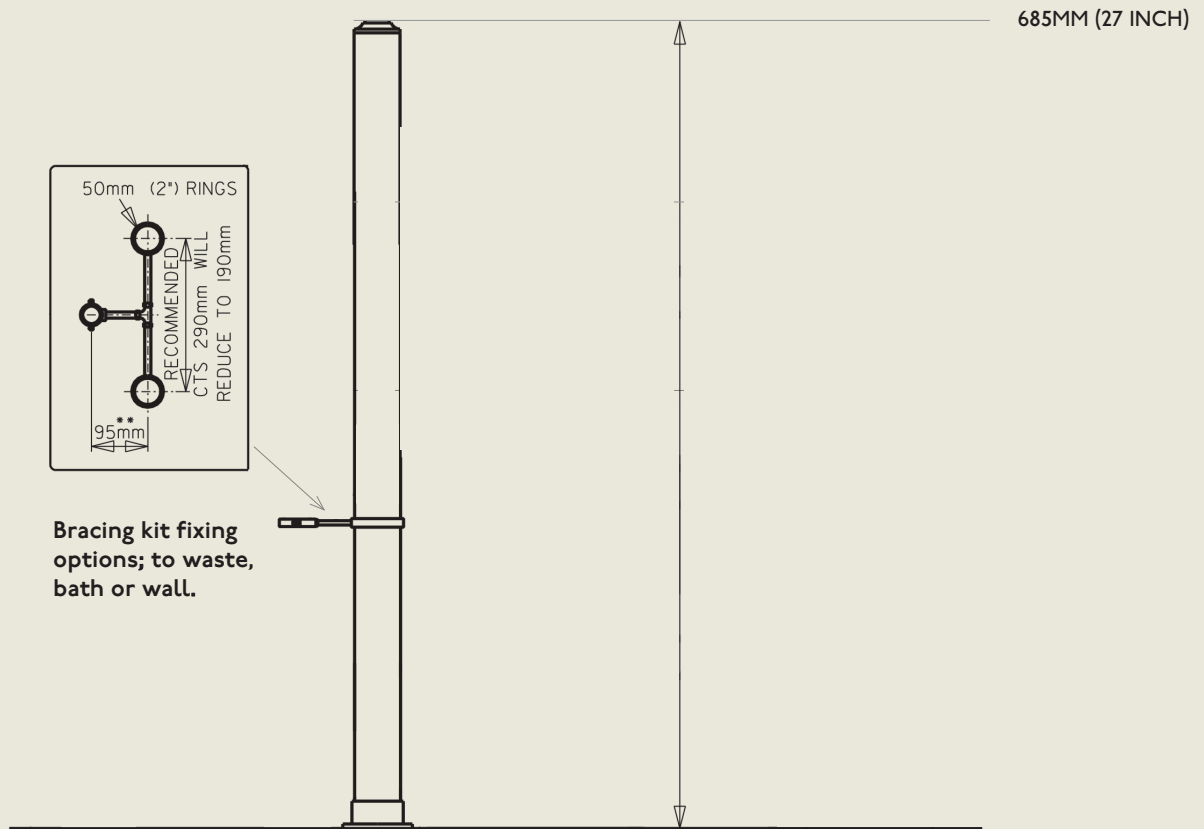

BARBERWILSONS.COM

BY APPOINTMENT TO
HER MAJESTY QUEEN ELIZABETH II
MANUFACTURER OF KITCHEN & BATHROOM TAPS & MIXERS
BARBER WILSONS & CO. LTD.
LONDON

LONDON

BARBER WILSONS & CO

EST. 1905

Model No. R2118-1900 BESPOKE HEIGHT AVAILABLE