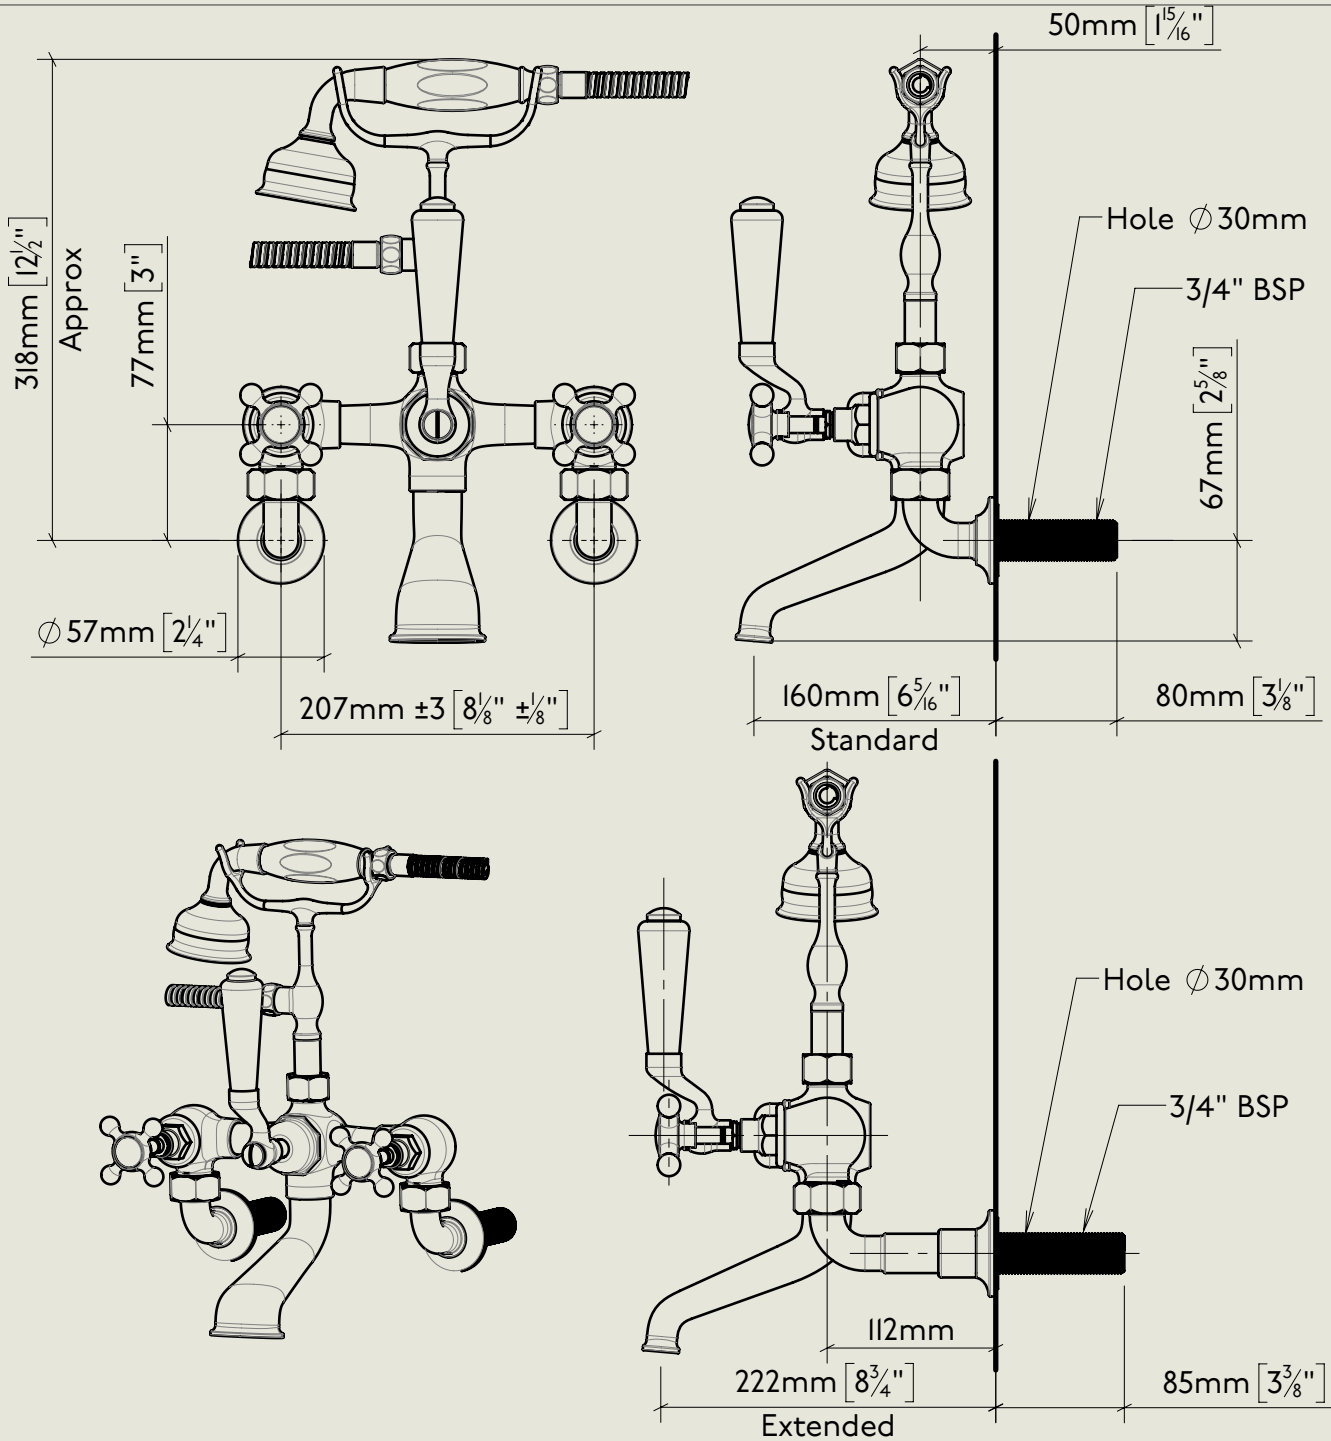

BY APPOINTMENT TO  
HER MAJESTY QUEEN ELIZABETH II  
MANUFACTURE OF KITCHEN & BATHROOM TAPS & MIXERS  
BARBER WILSONS & CO. LTD  
LONDON

LONDON

BARBER WILSONS & CO

EST. 1905

American adapters fitted as standard when purchased via BW&Co USA

Model No.	Description	
R4308-1890	Regent 4308, 1890's Style Wall Mounted Bath with Spray Mixer Tap	Complete