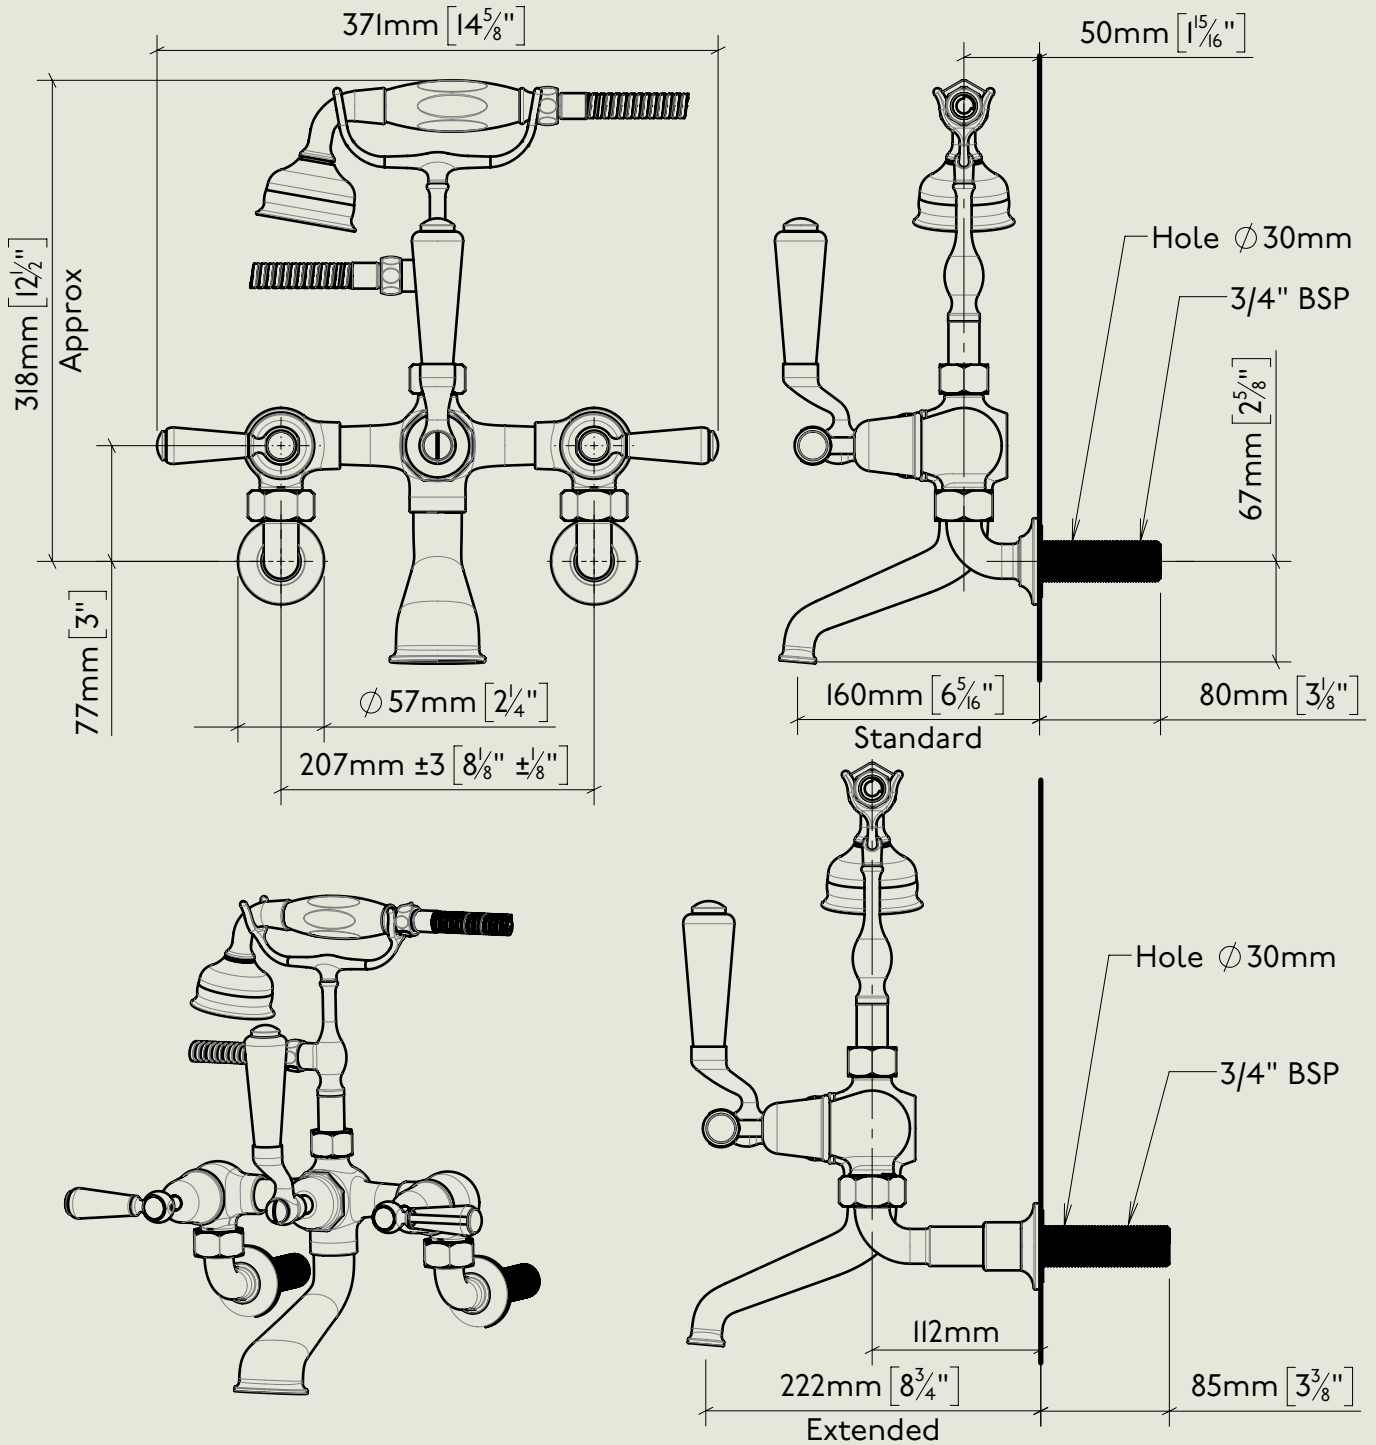

BY APPOINTMENT TO
HER MAJESTY QUEEN ELIZABETH II
MANUFACTURE OF KITCHEN & BATHROOM TAPS & MIXERS
BARBER WILSONS & CO. LTD
LONDON

LONDON **BARBER WILSONS & CO** EST. 1905

American adapters fitted as standard when purchased via BW&Co USA

Model No.	Description	
RML4308-1900	Regent Metal Lever 4308, 1900's Style Wall Mounted Bath with Spray Mixer Tap	Complete