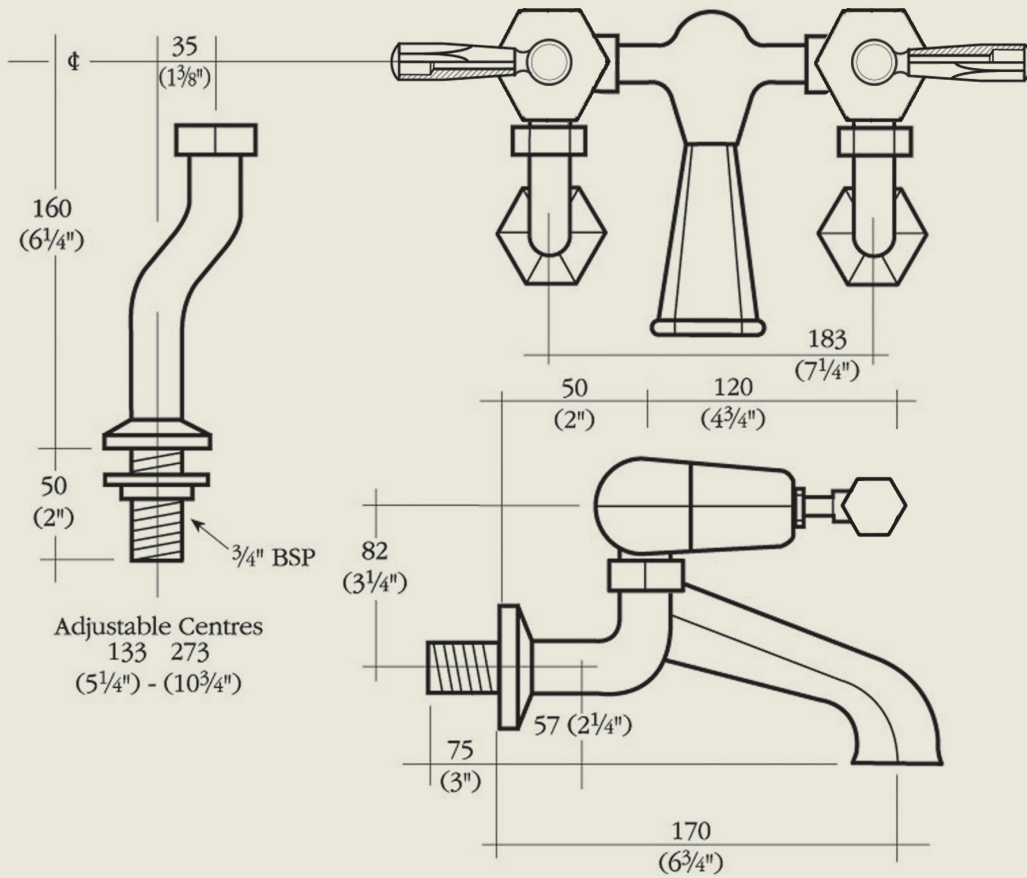

BY APPOINTMENT TO  
HER MAJESTY QUEEN ELIZABETH II  
MANUFACTURER OF KITCHEN & BATHROOM TAPS & MIXERS  
BARBER WILSONS & CO. LTD.  
LONDON

LONDON **BARBER WILSONS & CO** EST. 1905

**Model No.** MCL3308

**Internals** Standard-3/4 turn ceramic cartridge  
Optional compression cartridge available