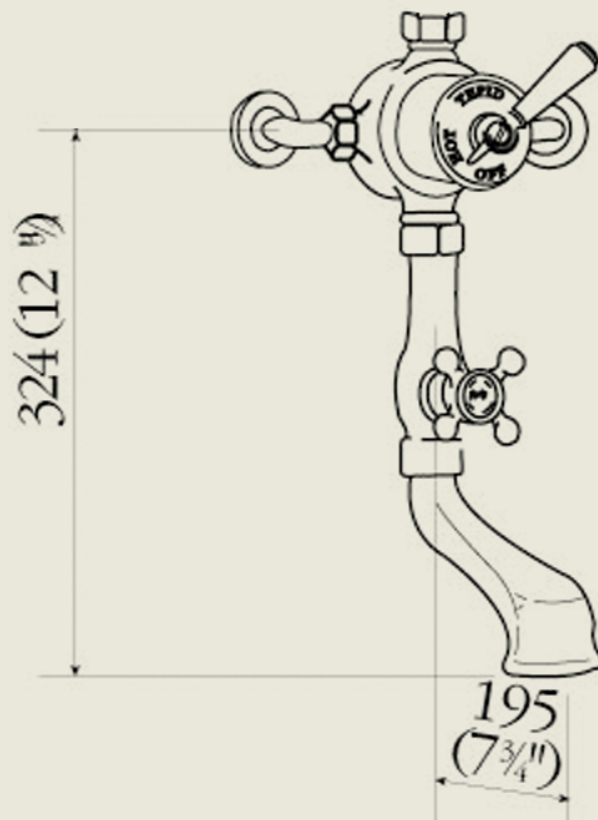

BY APPOINTMENT TO
HER MAJESTY QUEEN ELIZABETH II
MANUFACTURER OF KITCHEN & BATHROOM TAPS & MIXERS
BARBER WILSONS & CO. LTD.
LONDON

LONDON

BARBER WILSONS & CO

EST. 1905

Model No. R53BA

Internals Standard-3/4 turn ceramic cartridge
Optional compression cartridge available