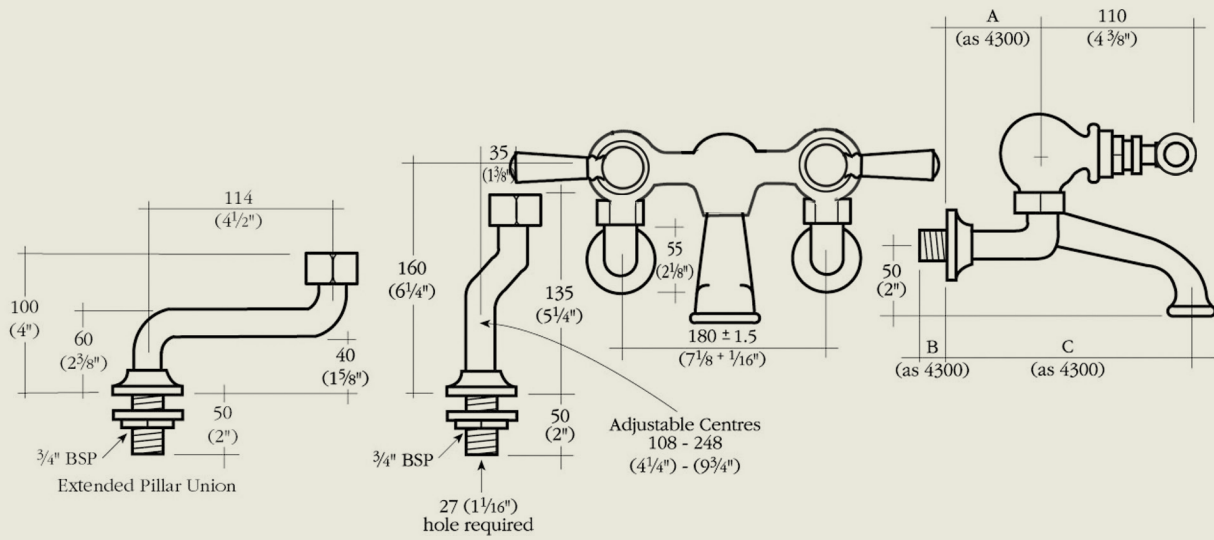

BY APPOINTMENT TO  
HER MAJESTY QUEEN ELIZABETH II  
MANUFACTURER OF KITCHEN & BATHROOM TAPS & MIXERS  
BARBER WILSONS & CO. LTD.  
LONDON

LONDON **BARBER WILSONS & CO** EST. 1905

**Model No.** RCL3300-1890-EX-PU

**Internals** Standard-3/4 turn ceramic cartridge  
Optional compression cartridge available

MADE IN LONDON

info@barberwilsons.co.uk  
+44 (0) 20 8888 3461

Barber Wilsons & Co Ltd, Crawley Road, London N22 6AH  
REG. OFFICE. AS ABOVE · REG. NO. 100285 ENGLAND