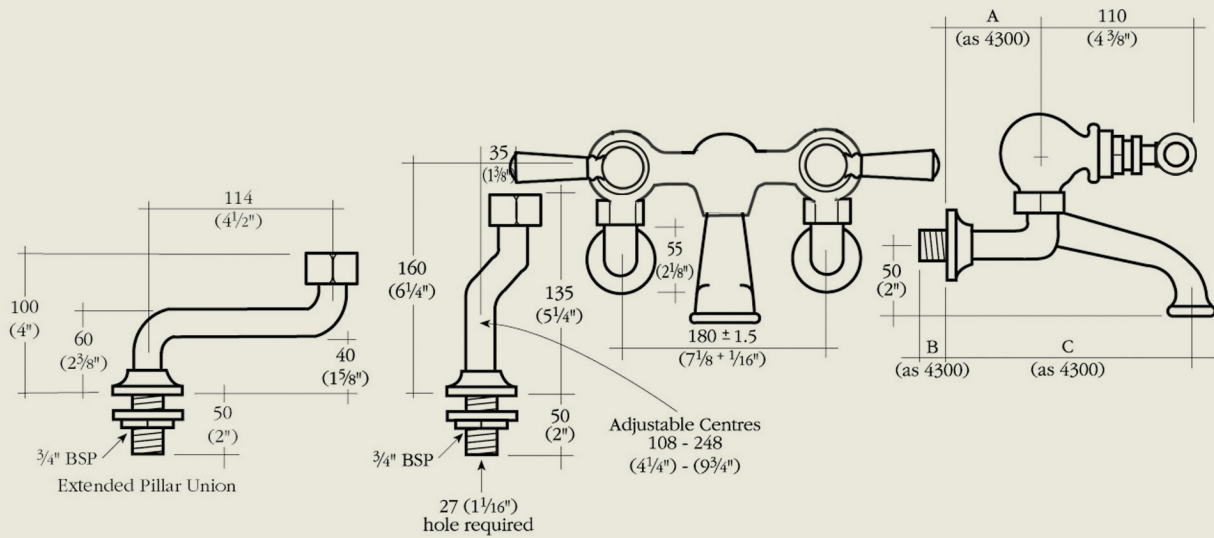

BY APPOINTMENT TO
HER MAJESTY QUEEN ELIZABETH II
MANUFACTURER OF KITCHEN & BATHROOM TAPS & MIXERS
BARBER WILSONS & CO. LTD.
LONDON

LONDON **BARBER WILSONS & CO** EST. 1905

Model No. RCL3300-1900 *image shows 1890 headwork

Internals Standard-3/4 turn ceramic cartridge
Optional compression cartridge available

MADE IN LONDON

info@barberwilsons.co.uk
+44 (0) 20 8888 3461

Barber Wilsons & Co Ltd, Crawley Road, London N22 6AH
REG. OFFICE. AS ABOVE · REG. NO. 100285 ENGLAND