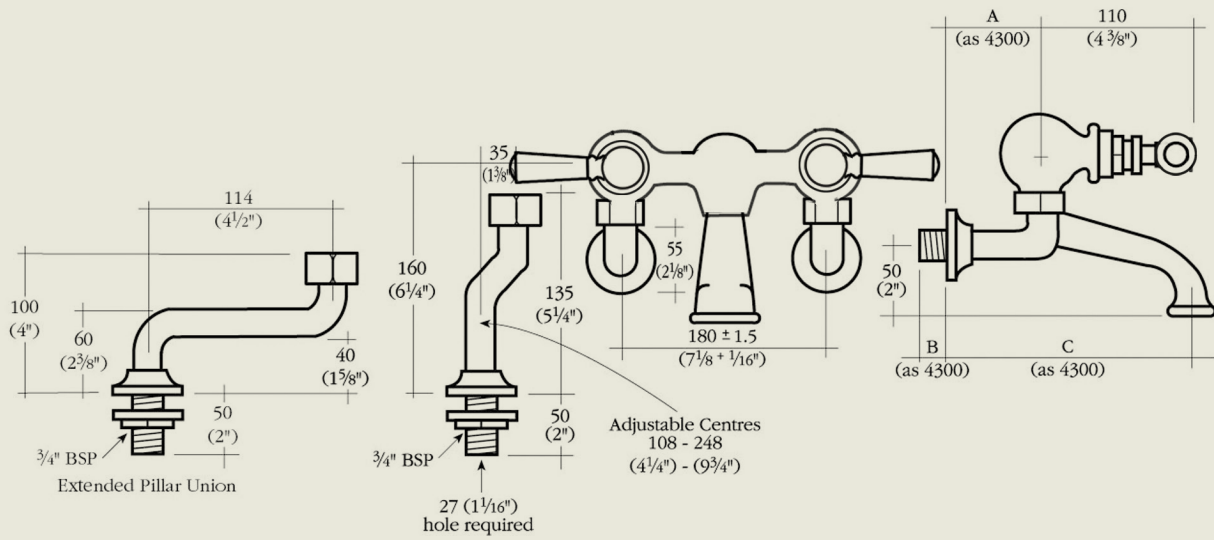

BY APPOINTMENT TO  
HER MAJESTY QUEEN ELIZABETH II  
MANUFACTURER OF KITCHEN & BATHROOM TAPS & MIXERS  
BARBER WILSONS & CO. LTD.  
LONDON

LONDON **BARBER WILSONS & CO** EST. 1905

**Model No.** RML3300-1890

**Internals** Standard-3/4 turn ceramic cartridge  
Optional compression cartridge available

MADE IN LONDON

info@barberwilsons.co.uk  
+44 (0) 20 8888 3461

Barber Wilsons & Co Ltd, Crawley Road, London N22 6AH  
REG. OFFICE. AS ABOVE · REG. NO. 100285 ENGLAND