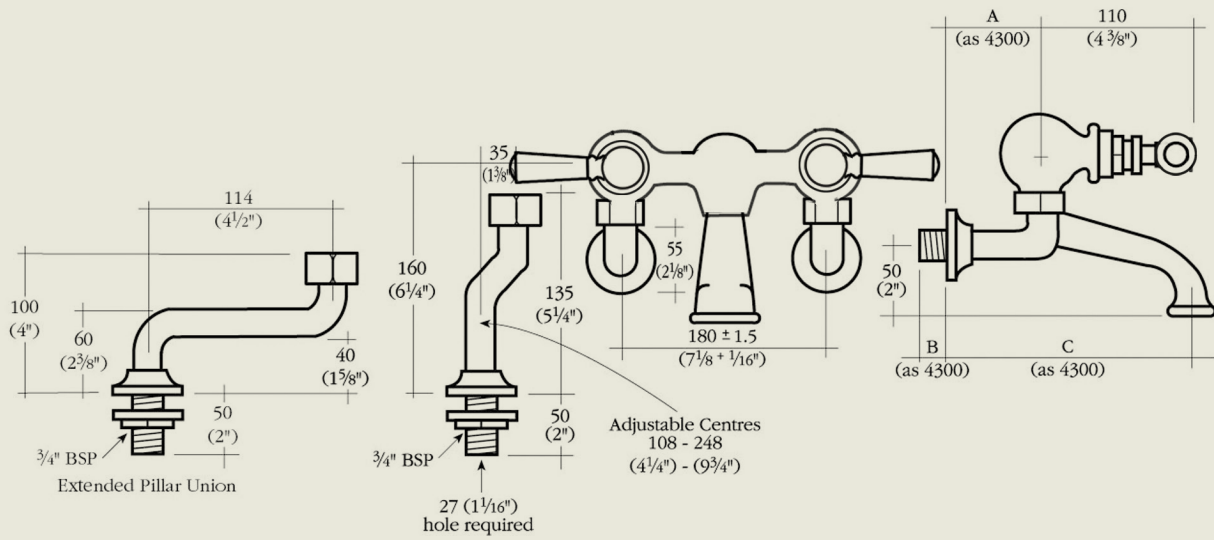

BY APPOINTMENT TO
HER MAJESTY QUEEN ELIZABETH II
MANUFACTURER OF KITCHEN & BATHROOM TAPS & MIXERS
BARBER WILSONS & CO. LTD.
LONDON

LONDON **BARBER WILSONS & CO** EST. 1905

Model No. RML3300-1890-EX-PU

Internals Standard-3/4 turn ceramic cartridge
Optional compression cartridge available