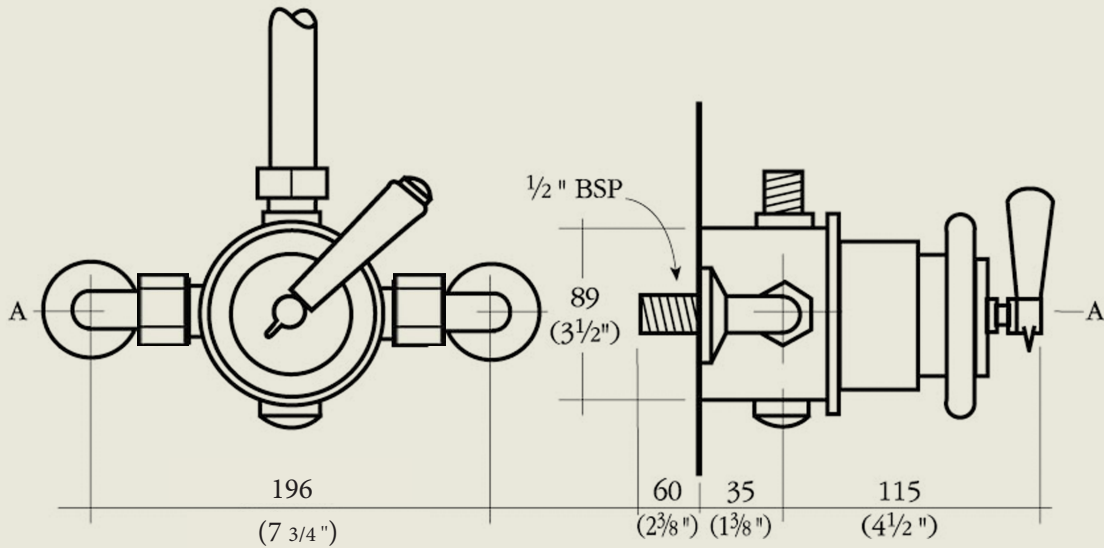

BY APPOINTMENT TO
HER MAJESTY QUEEN ELIZABETH II
MANUFACTURER OF KITCHEN & BATHROOM TAPS & MIXERS
BARBER WILSONS & CO. LTD.
LONDON

LONDON

BARBER WILSONS & CO

EST. 1905

Model No. RPS53CU

Internals Standard-3/4 turn ceramic cartridge
Optional compression cartridge available