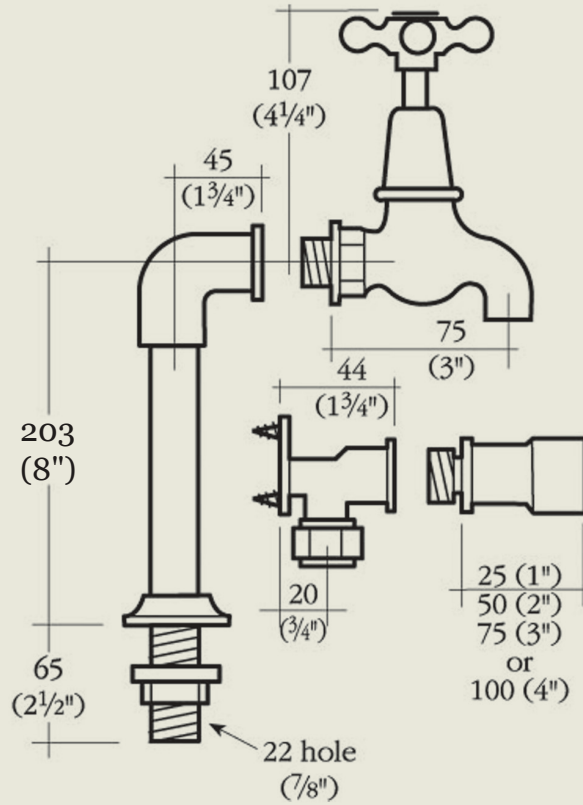

BY APPOINTMENT TO
HER MAJESTY QUEEN ELIZABETH II
MANUFACTURER OF KITCHEN & BATHROOM TAPS & MIXERS
BARBER WILSONS & CO. LTD.
LONDON

LONDON

BARBER WILSONS & CO

EST. 1905

Model No. R260-I- \$\$\$, ...
9l hYbgjcbg 5j ailable

Internals Standard-3/4 turn ceramic cartridge
Optional compression cartridge available

MADE IN LONDON

info@barberwilsons.co.uk
+44 (0) 20 8888 3461

Barber Wilsons & Co Ltd, Crawley Road, London N22 6AH
REG. OFFICE. AS ABOVE - REG. NO. 100285 ENGLAND