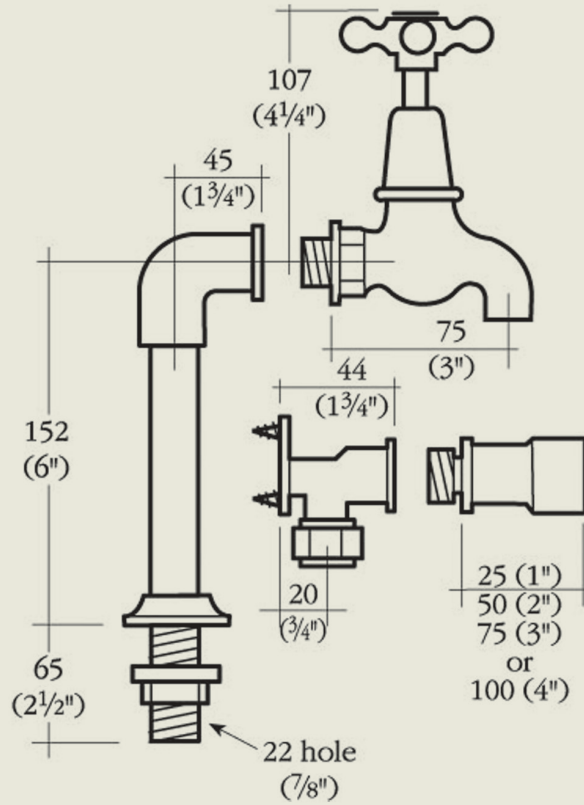

BY APPOINTMENT TO
HER MAJESTY QUEEN ELIZABETH II
MANUFACTURER OF KITCHEN & BATHROOM TAPS & MIXERS
BARBER WILSONS & CO. LTD.
LONDON

LONDON **BARBER WILSONS & CO** EST. 1905

Model No.	R260C-1900 Extensions Available
Internals	Standard-3/4 turn ceramic cartridge Optional compression cartridge available