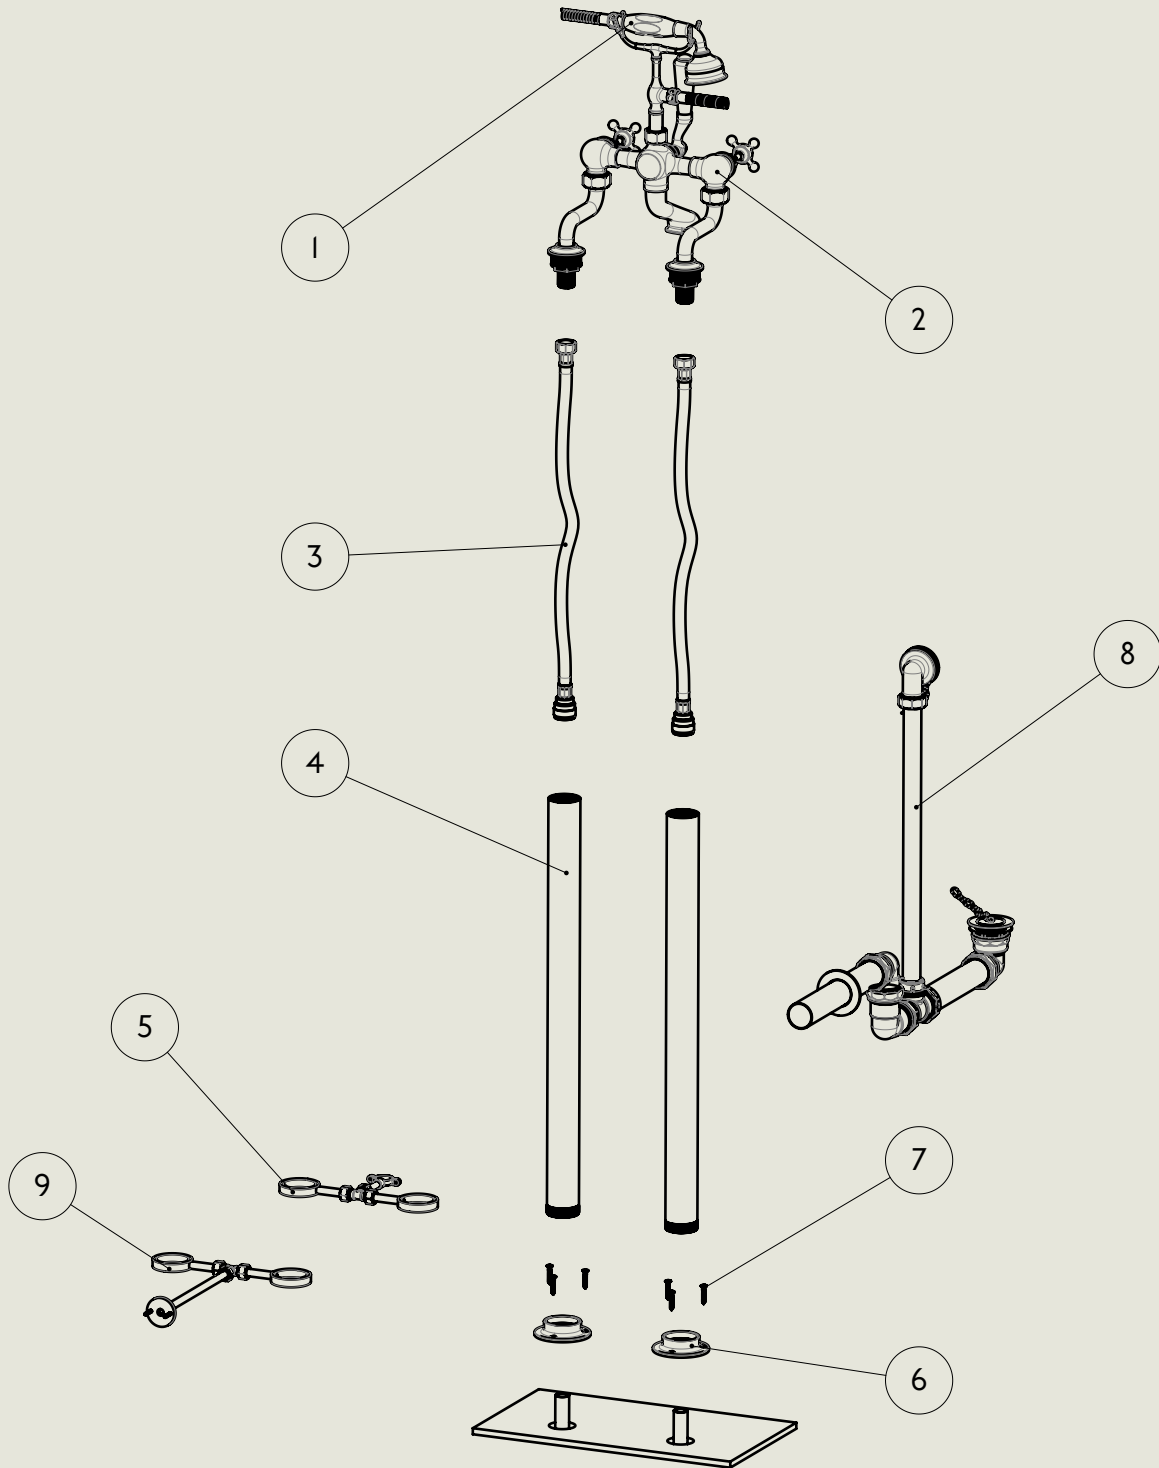

BY APPOINTMENT TO
HER MAJESTY QUEEN ELIZABETH II
MANUFACTURE OF KITCHEN & BATHROOM TAPS & MIXERS
BARBER WILSONS & CO. LTD
LONDON

LONDON

BARBER WILSONS & CO

EST. 1905

Model No.

R4310-3400T-1890

Description

Regent 4310/3400T, 1890's Style Bath Floor Stand
Extended Unions on 2" Floor Stands Including
Bath Waste and Overflow to trap.

Exploded