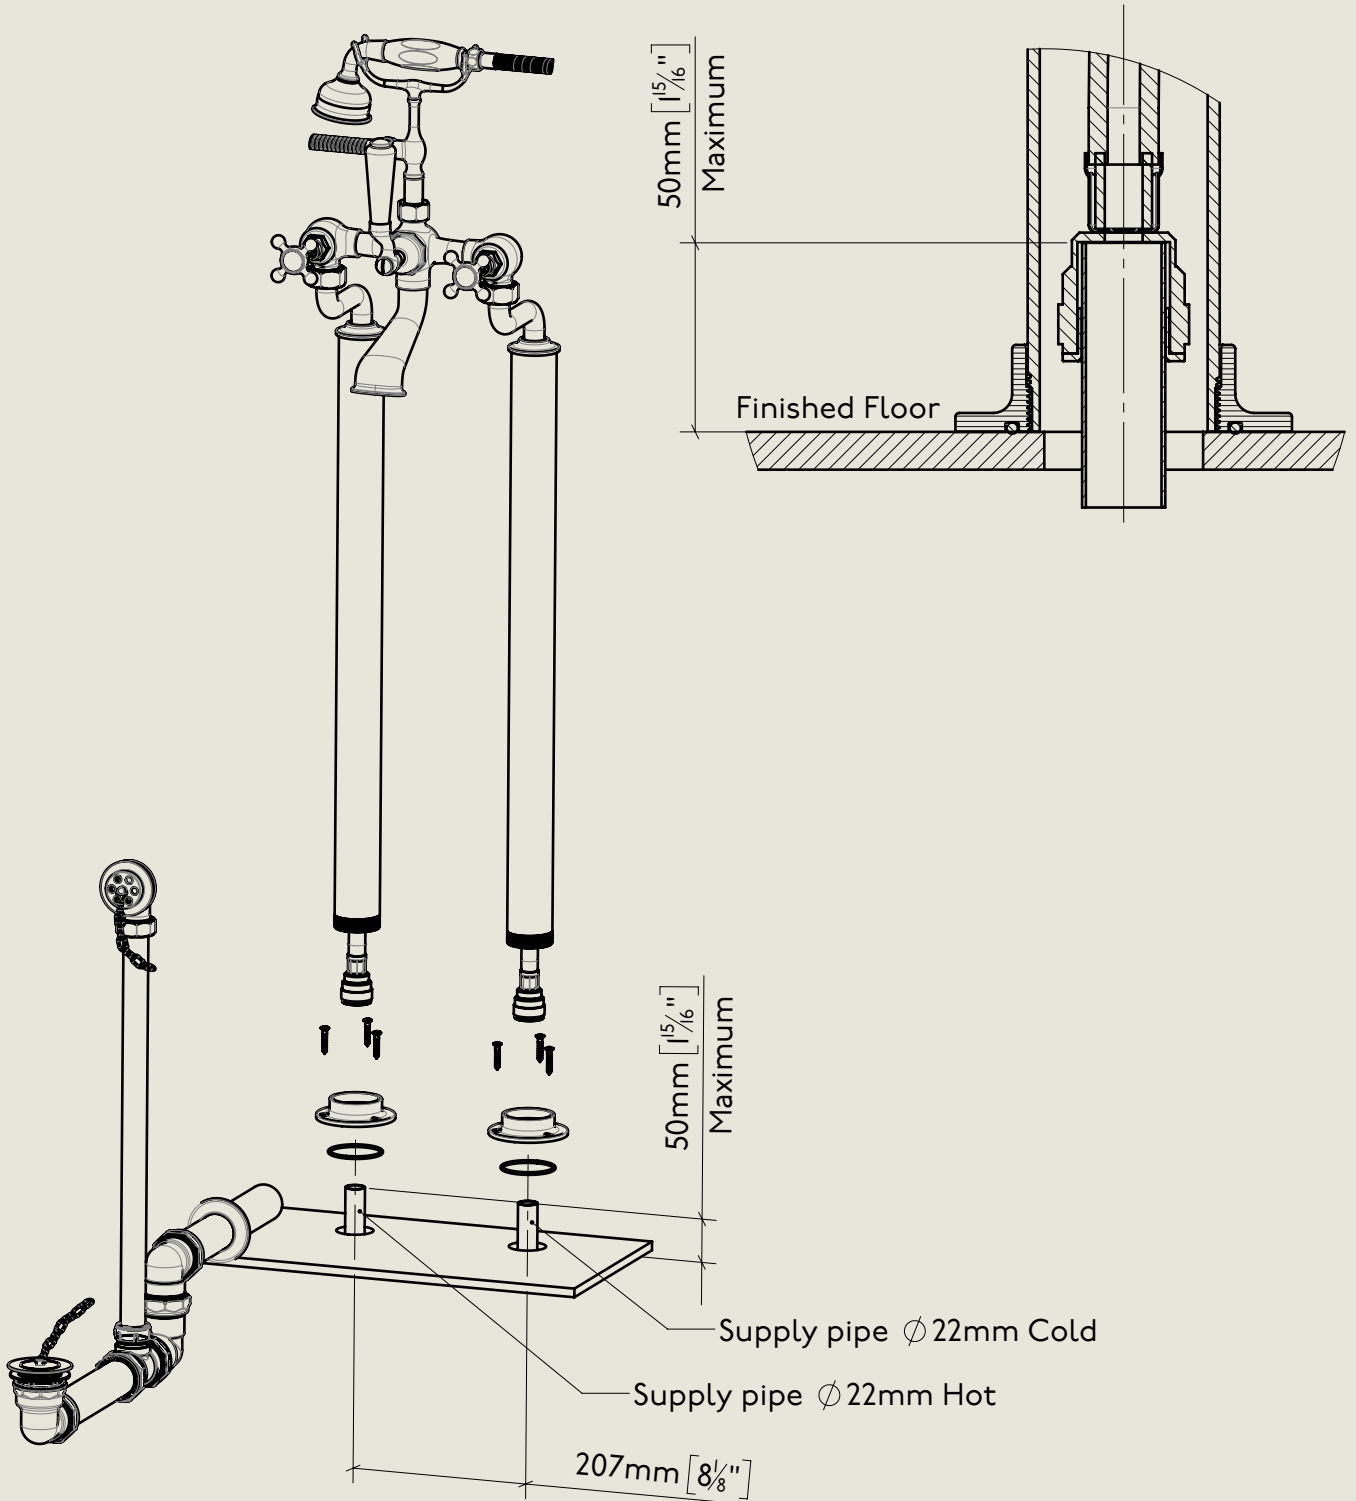

EST. 1905

Model No.

R4310-3400T-1890

Description

Regent 4310/3400T, 1890's Style Bath Floor Stand
Extended Unions on 2" Floor Stands Including
Bath Waste and Overflow to trap.

Floor Fitting

BY APPOINTMENT TO
HER MAJESTY QUEEN ELIZABETH II
MANUFACTURE OF KITCHEN & BATHROOM TAPS & MIXERS
BARBER WILSONS & CO. LTD
LONDON

BY APPOINTMENT TO
HER MAJESTY QUEEN ELIZABETH II
MANUFACTURE OF KITCHEN & BATHROOM TAPS & MIXERS
BARBER WILSONS & CO. LTD
LONDON

LONDON

BARBER WILSONS & CO

EST. 1905

Model No.

TT-3400T-CP

Description

Bath Waste Overflow Trap 42mm Tube