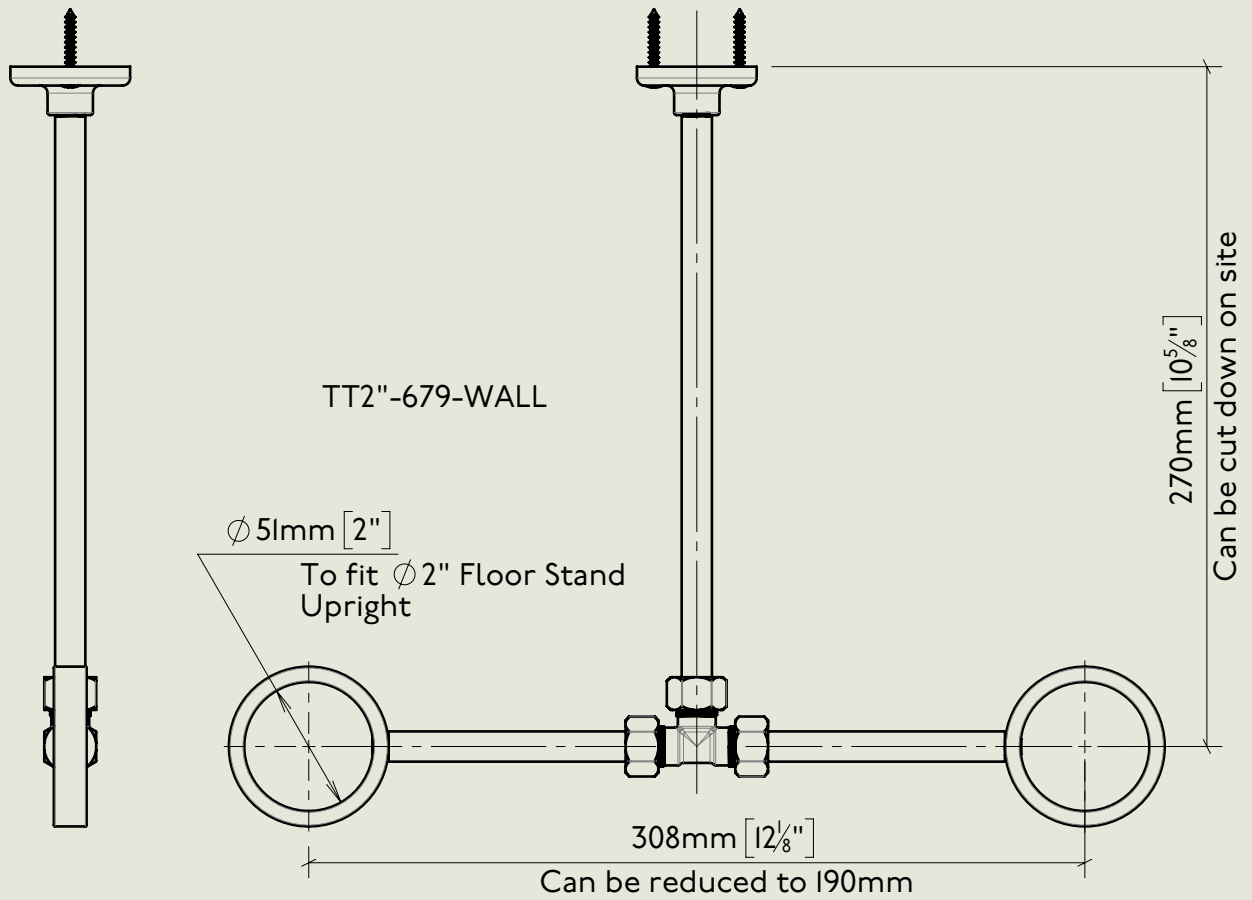

BY APPOINTMENT TO
HER MAJESTY QUEEN ELIZABETH II
MANUFACTURE OF KITCHEN & BATHROOM TAPS & MIXERS
BARBER WILSONS & CO. LTD
LONDON

LONDON

BARBER WILSONS & CO

EST. 1905

American adapters fitted as standard when purchased via BW&Co USA

Model No.	Description	
TT2"-679	2" Bracing Kit	Bracing Kit