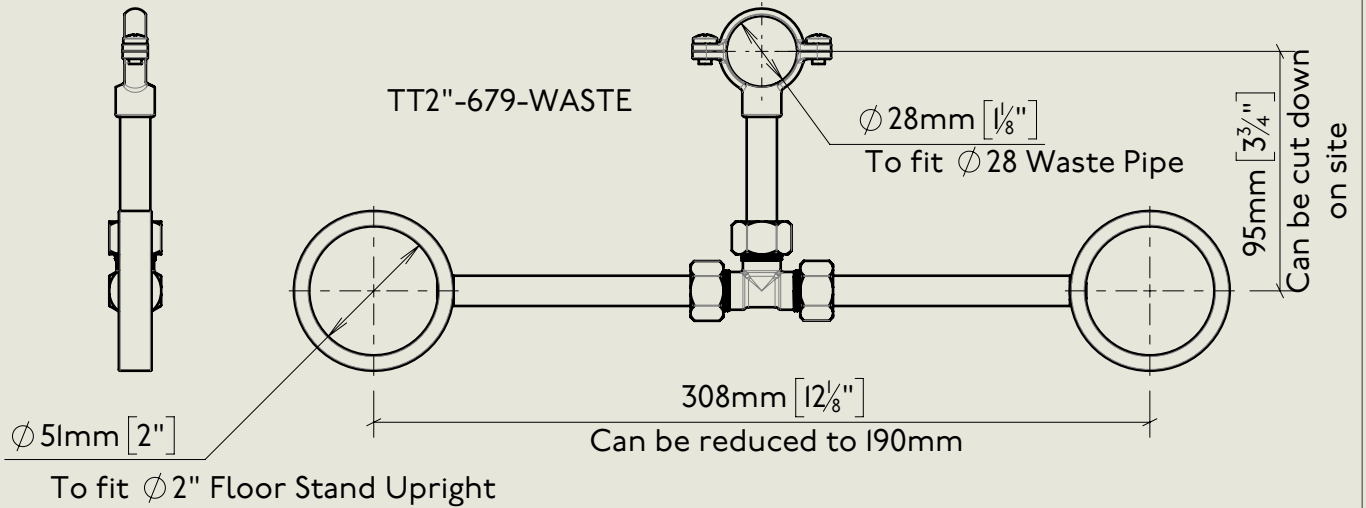

BY APPOINTMENT TO
HER MAJESTY QUEEN ELIZABETH II
MANUFACTURE OF KITCHEN & BATHROOM TAPS & MIXERS
BARBER WILSONS & CO. LTD
LONDON

LONDON

BARBER WILSONS & CO

EST. 1905

American adapters fitted as standard when purchased via BW&Co USA

Model No.	Description	
TT2"-679	2" Bracing Kit	Bracing Kit