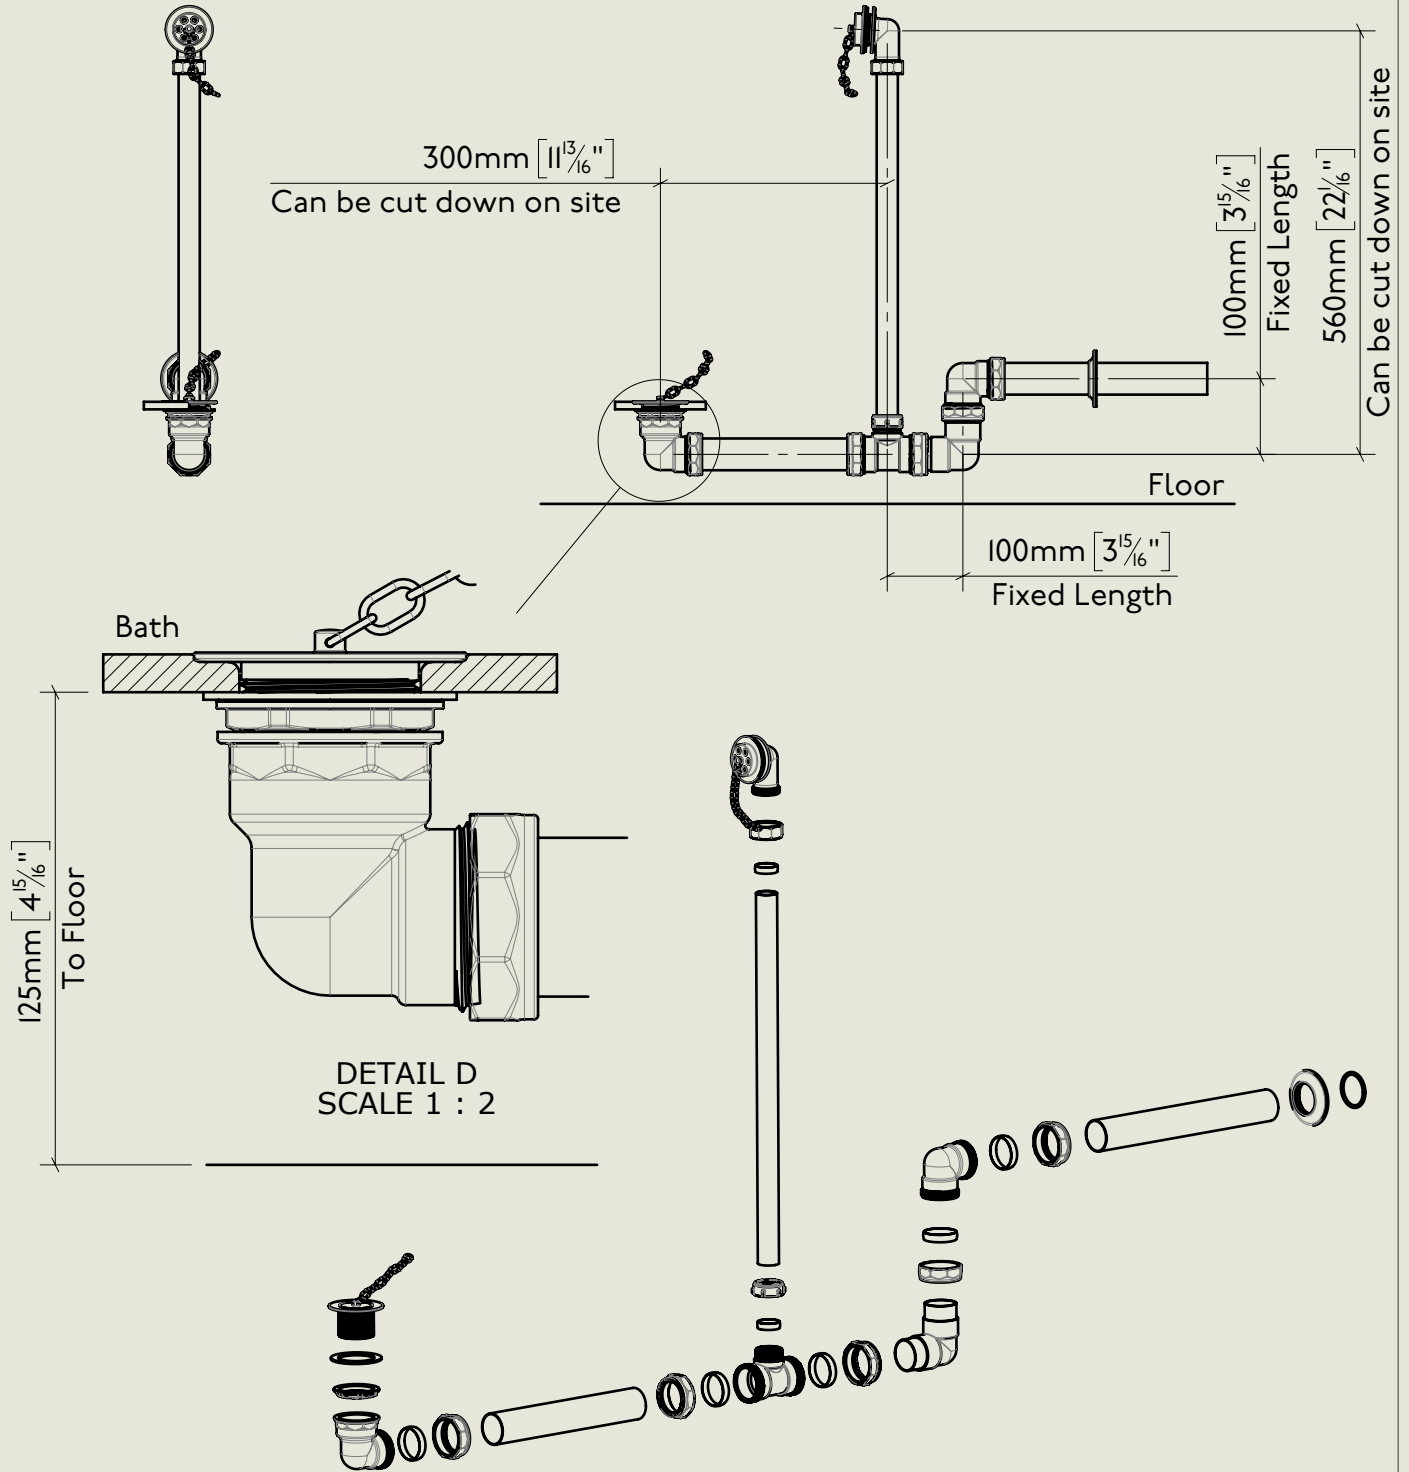

EST. 1905

Model No.

R4310-3400T-1890

Description

Regent 4310/3400T, 1890's Style Bath Floor Stand
Extended Unions on 2" Floor Stands Including
Bath Waste and Overflow to trap.

Floor Fitting

BY APPOINTMENT TO
HER MAJESTY QUEEN ELIZABETH II
MANUFACTURE OF KITCHEN & BATHROOM TAPS & MIXERS
BARBER WILSONS & CO. LTD
LONDON

LONDON

BARBER WILSONS & CO

EST. 1905

Model No.

R4310-3400T-1890

Description

Regent 4310/3400T, 1890's Style Bath Floor Stand
Extended Unions on 2" Floor Stands Including
Bath Waste and Overflow to trap.

Exploded

BY APPOINTMENT TO
HER MAJESTY QUEEN ELIZABETH II
MANUFACTURE OF KITCHEN & BATHROOM TAPS & MIXERS
BARBER WILSONS & CO. LTD
LONDON

LONDON

BARBER WILSONS & CO

EST. 1905

Model No.

TT-3400T-CP

Description

Bath Waste Overflow Trap 42mm Tube

Waste / Overflow