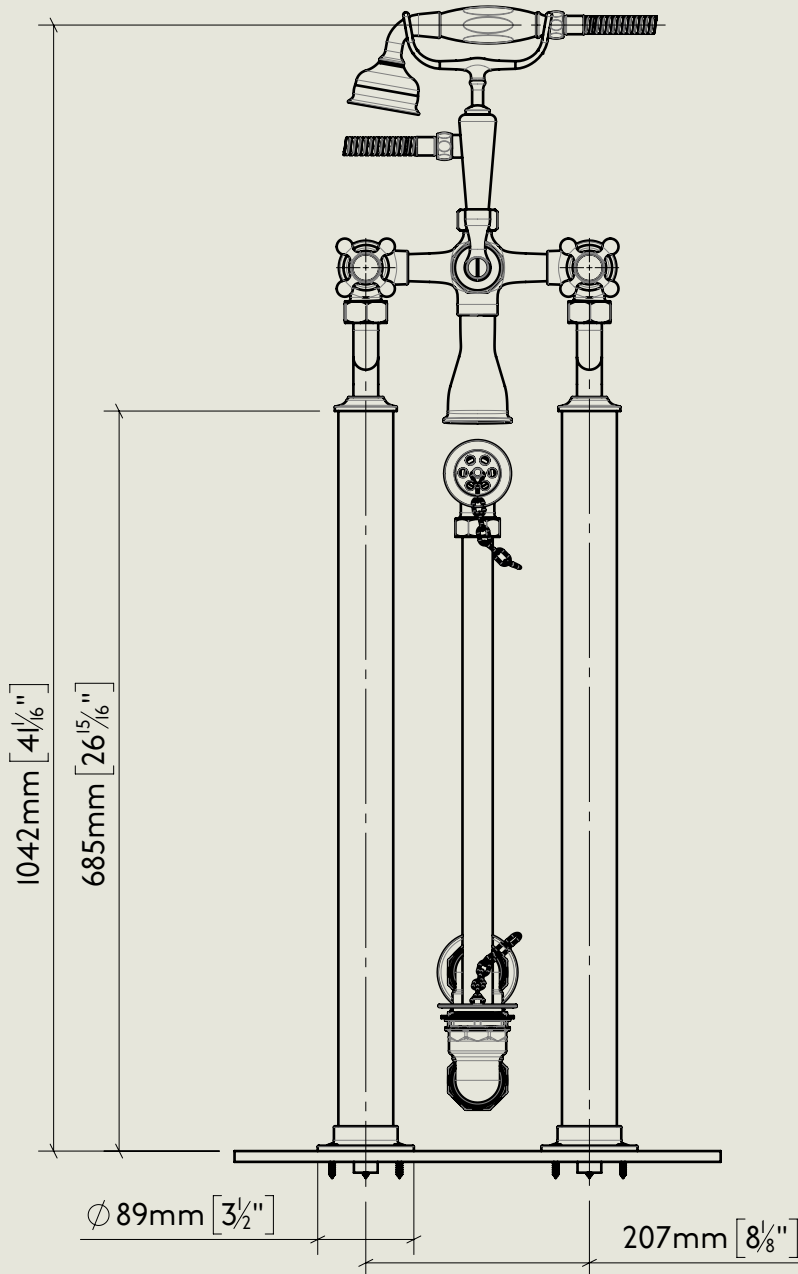

BY APPOINTMENT TO
HER MAJESTY QUEEN ELIZABETH II
MANUFACTURE OF KITCHEN & BATHROOM TAPS & MIXERS
BARBER WILSONS & CO. LTD
LONDON

LONDON

BARBER WILSONS & CO

EST. 1905

American adapters fitted as standard when purchased via BW&Co USA

Model No. R4310-3400T-1890	Description Regent 4310/3400T, 1890's Style Bath Floor Stand Extended Unions on 2" Floor Stands Including Bath Waste and Overflow to trap.	Complete