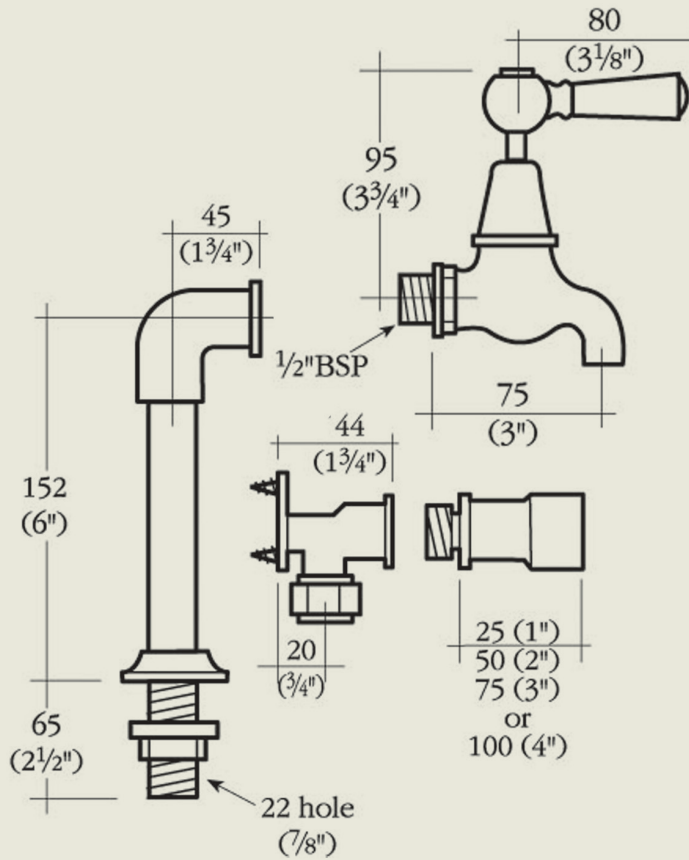

BY APPOINTMENT TO
HER MAJESTY QUEEN ELIZABETH II
MANUFACTURER OF KITCHEN & BATHROOM TAPS & MIXERS
BARBER WILSONS & CO. LTD.
LONDON

LONDON

BARBER WILSONS & CO

EST. 1905

Model No. RCL260C-1890 *image shows 1900 headworks
Extensions Available

Internals Standard-3/4 turn ceramic cartridge
Optional compression cartridge available

MADE IN LONDON

info@barberwilsons.co.uk
+44 (0) 20 8888 3461

Barber Wilsons & Co Ltd, Crawley Road, London N22 6AH
REG. OFFICE. AS ABOVE - REG. NO. 100285 ENGLAND