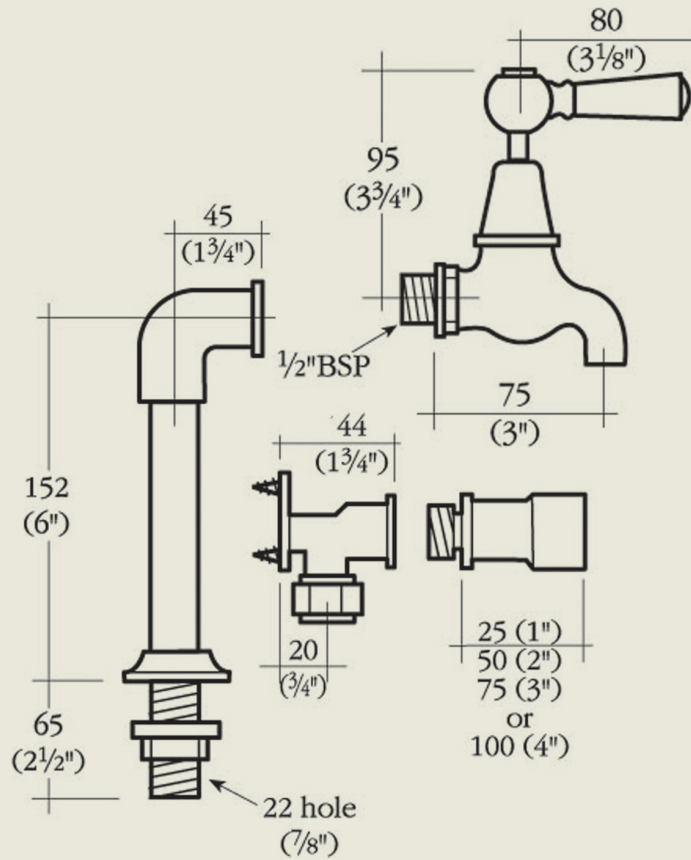

BY APPOINTMENT TO
HER MAJESTY QUEEN ELIZABETH II
MANUFACTURER OF KITCHEN & BATHROOM TAPS & MIXERS
BARBER WILSONS & CO. LTD.
LONDON

LONDON

BARBER WILSONS & CO

EST. 1905

Model No.	RCL260C-1900
	Extensions Available
Internals	Standard-3/4 turn ceramic cartridge Optional compression cartridge available