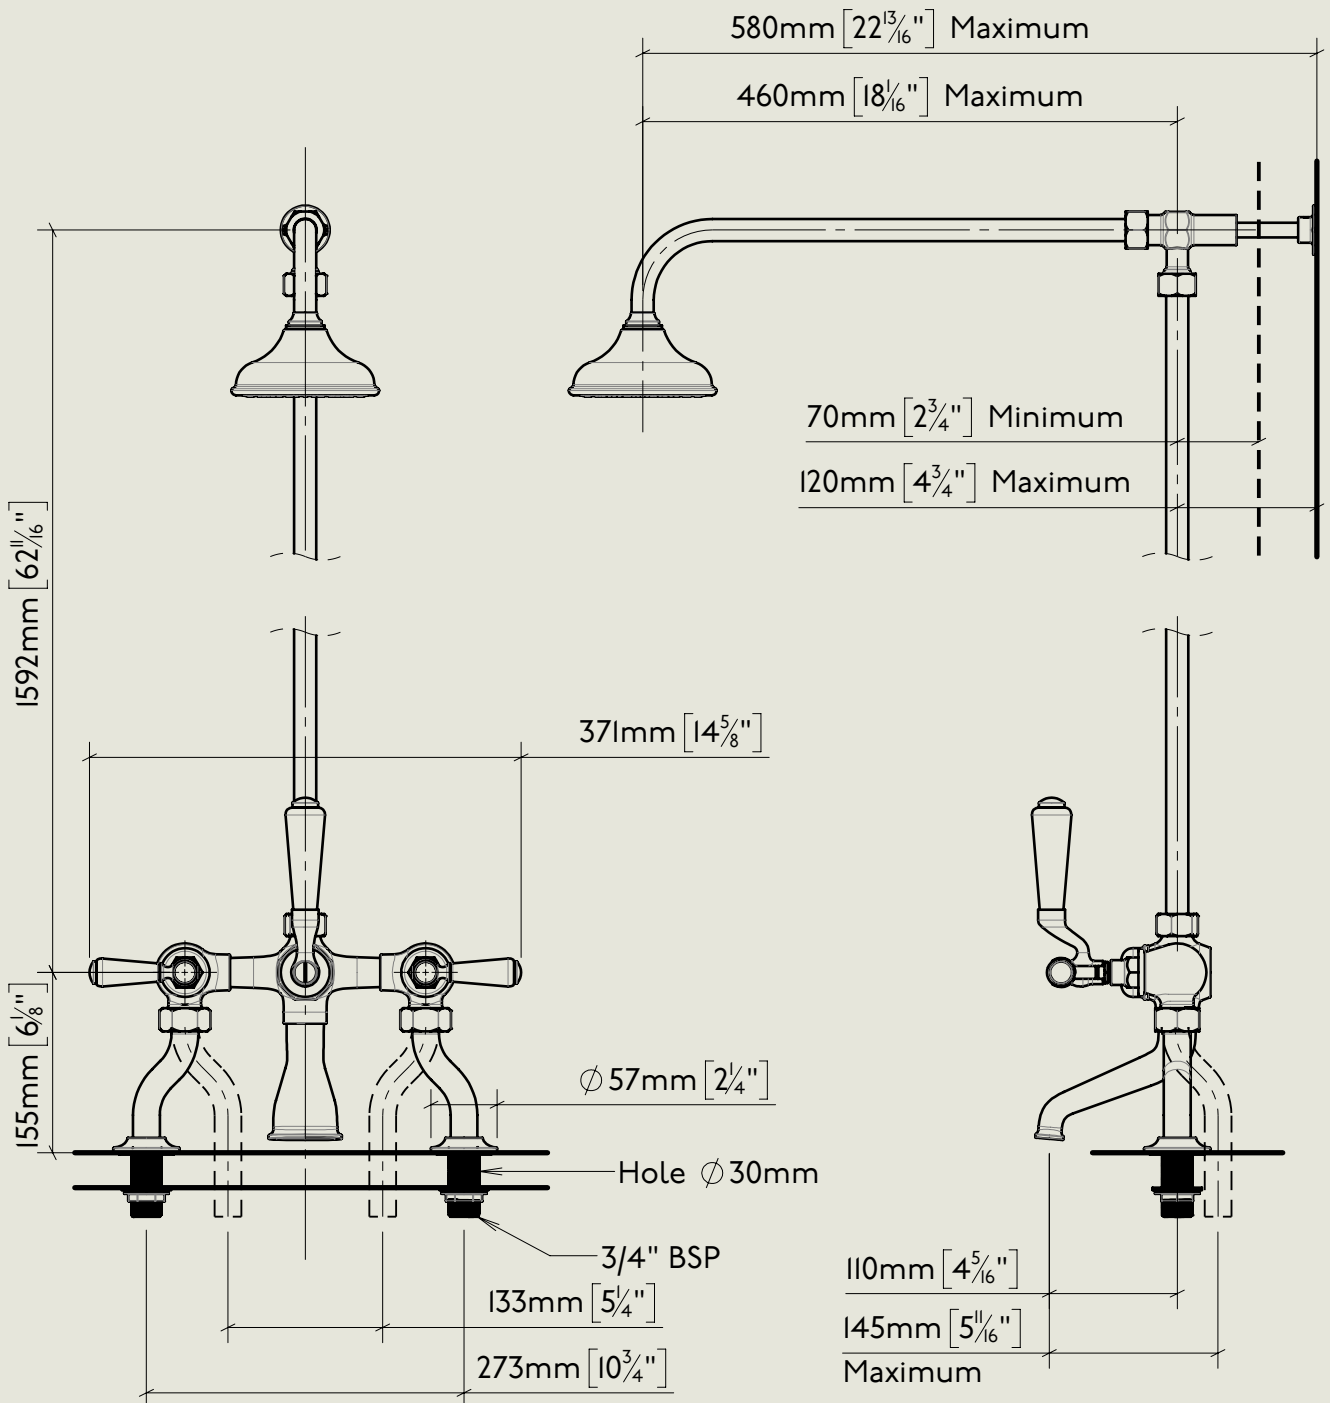

BY APPOINTMENT TO
HER MAJESTY QUEEN ELIZABETH II
MANUFACTURE OF KITCHEN & BATHROOM TAPS & MIXERS
BARBER WILSONS & CO. LTD
LONDON

LONDON

BARBER WILSONS & CO

EST. 1905

American adapters fitted as standard when purchased via BW&Co USA

Model No.	Description	
RCL4301-1890	Regent China Lever 4301, 1890's Style Deck Mounted Bath with Shower mixer	Complete