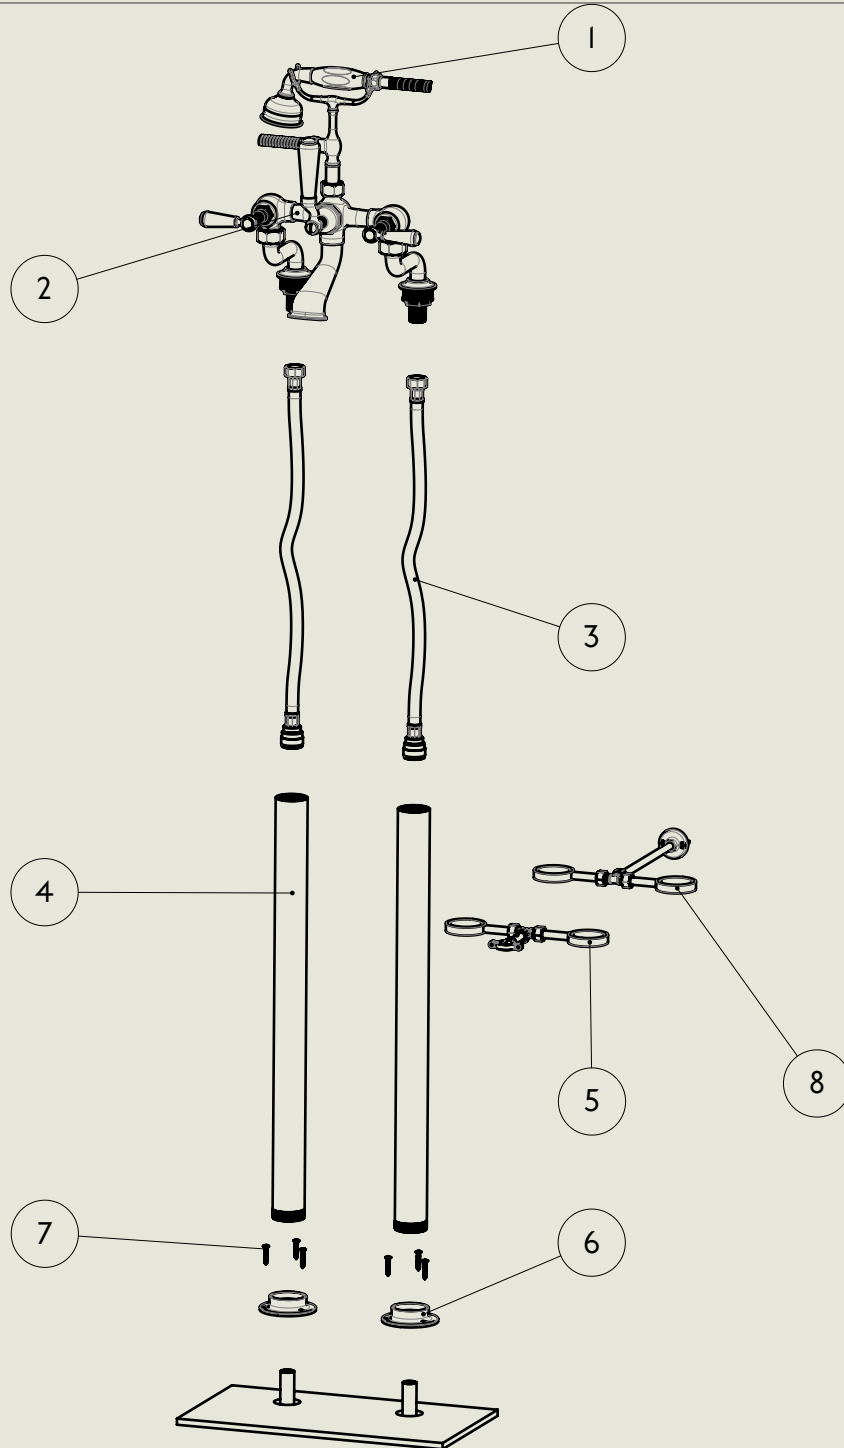

American adapters fitted as standard when purchased via BW&Co USA

Model No.	Description	
RCL4310-1890	Regent China Lever 4310, 1890's Style Bath Floor Stand	Floor Fitting

BY APPOINTMENT TO
HER MAJESTY QUEEN ELIZABETH II
MANUFACTURE OF KITCHEN & BATHROOM TAPS & MIXERS
BARBER WILSONS & CO. LTD
LONDON

LONDON BARBER WILSONS & CO EST. 1905

Model No.

RCL4310-1890

Description

Regent China Lever 4310,
1890's Style Bath Floor Stand

Mixer Fitting

BY APPOINTMENT TO
HER MAJESTY QUEEN ELIZABETH II
MANUFACTURE OF KITCHEN & BATHROOM TAPS & MIXERS
BARBER WILSONS & CO. LTD
LONDON

LONDON

BARBER WILSONS & CO

EST. 1905

American adapters fitted as standard when purchased via BW&Co USA

Model No.	Description	
RCL4310-1890	Regent China Lever 4310, 1890's Style Bath Floor Stand	Exploded