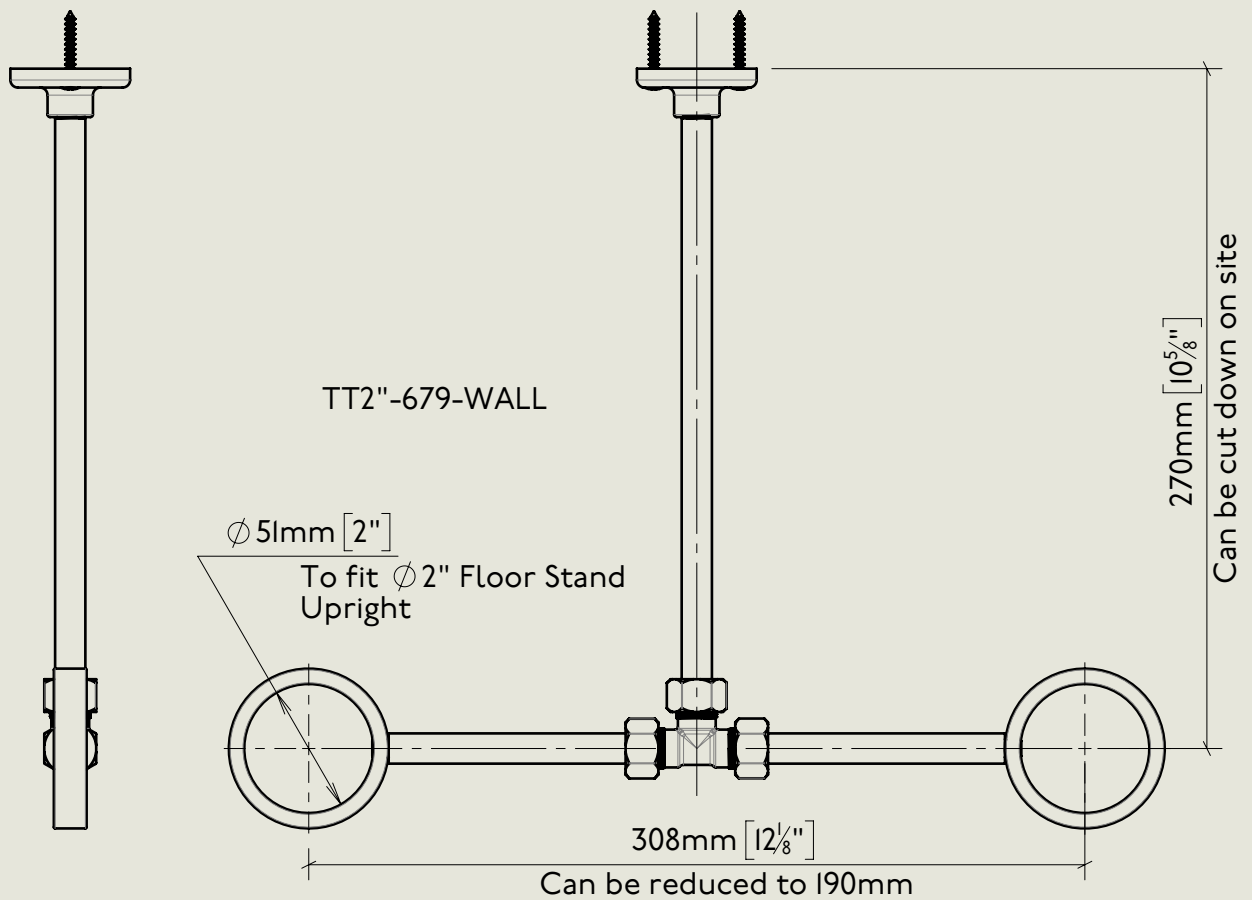

BY APPOINTMENT TO
HER MAJESTY QUEEN ELIZABETH II
MANUFACTURE OF KITCHEN & BATHROOM TAPS & MIXERS
BARBER WILSONS & CO. LTD
LONDON

LONDON

BARBER WILSONS & CO

EST. 1905

American adapters fitted as standard when purchased via BW&Co USA

Model No.	Description	
TT2"-679	2" Bracing Kit	Bracing Kit