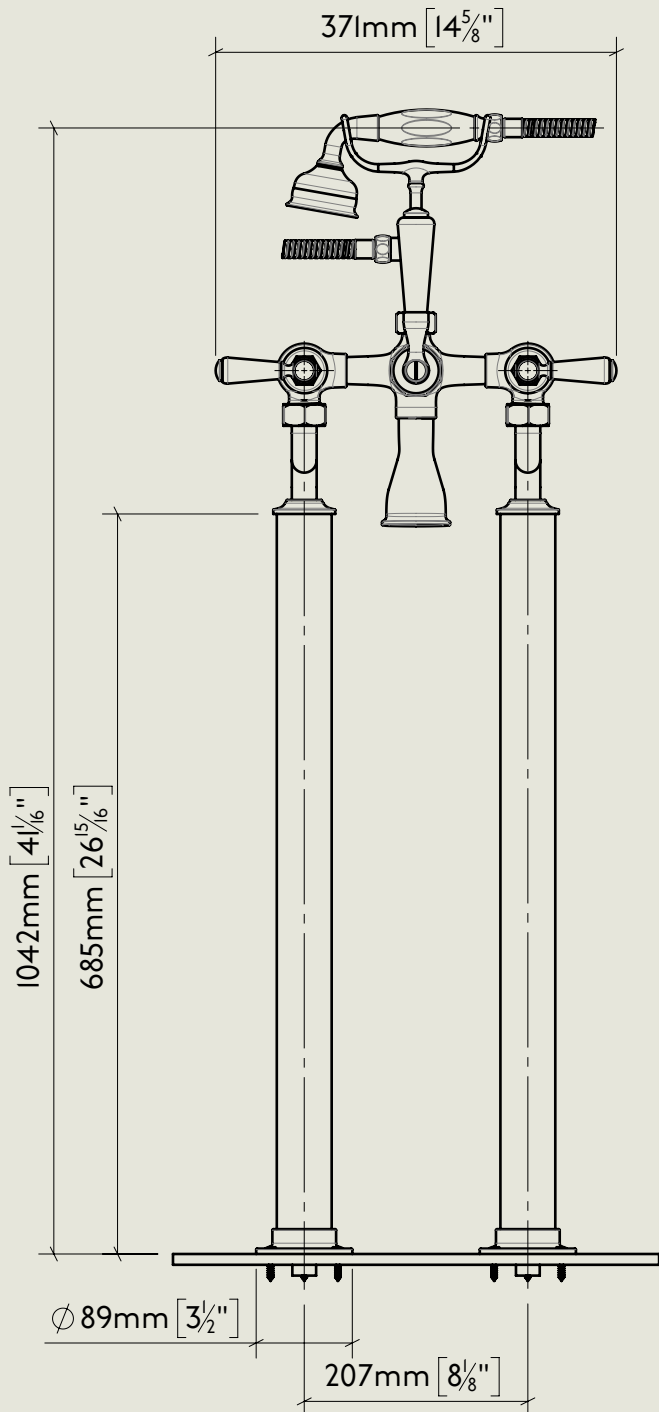

BY APPOINTMENT TO
HER MAJESTY QUEEN ELIZABETH II
MANUFACTURE OF KITCHEN & BATHROOM TAPS & MIXERS
BARBER WILSONS & CO. LTD
LONDON

LONDON **BARBER WILSONS & CO** EST. 1905

American adapters fitted as standard when purchased via BW&Co USA

Model No. RCL4310-1890	Description Regent China Lever 4310, 1890's Style Bath Floor Stand Extended Unions on 2" Floor Stands Including Bracing Kit.	Complete