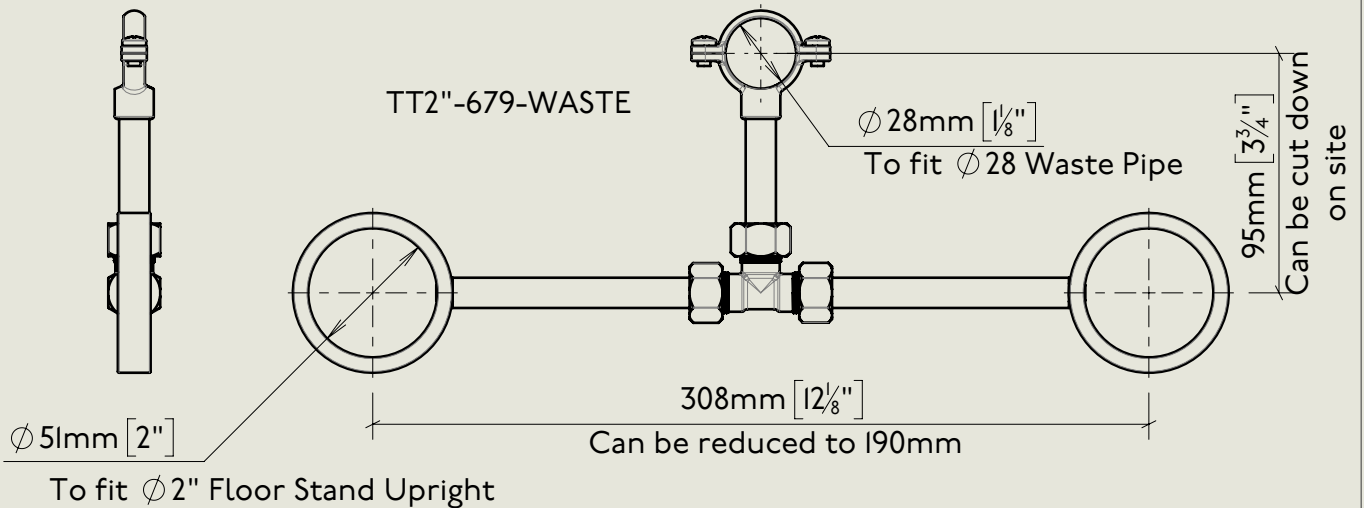

BY APPOINTMENT TO
HER MAJESTY QUEEN ELIZABETH II
MANUFACTURE OF KITCHEN & BATHROOM TAPS & MIXERS
BARBER WILSONS & CO. LTD
LONDON

LONDON

BARBER WILSONS & CO

EST. 1905

American adapters fitted as standard when purchased via BW&Co USA

Model No.	Description	
TT2"-679	2" Bracing Kit	Bracing Kit