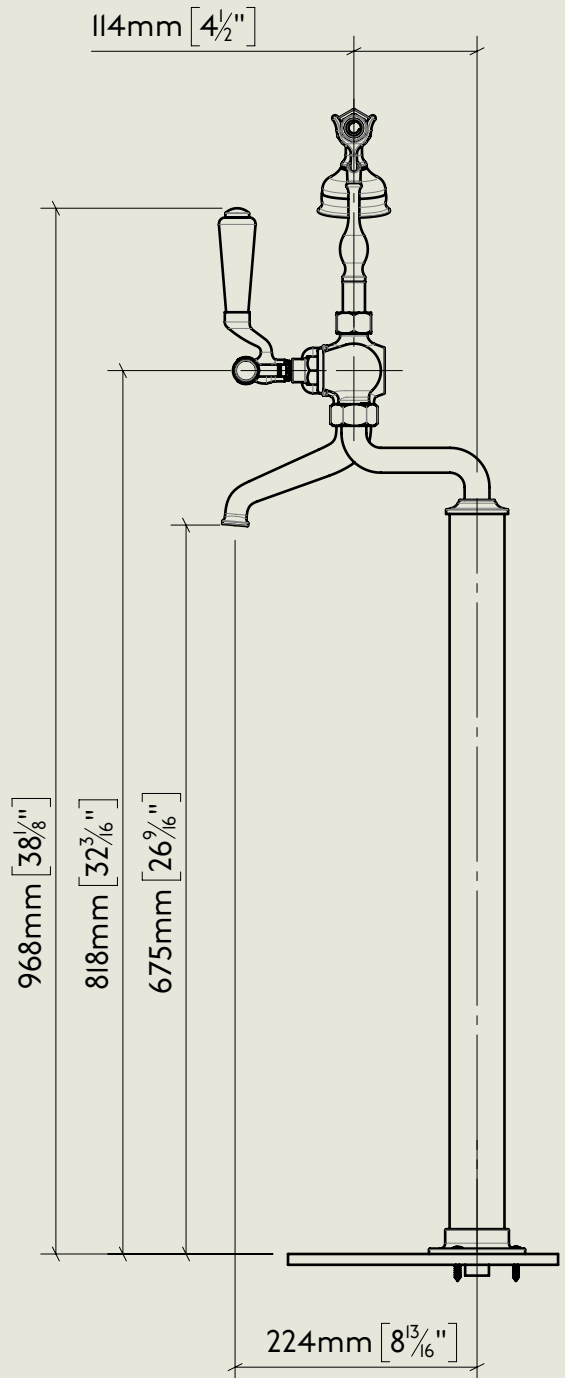

BY APPOINTMENT TO
HER MAJESTY QUEEN ELIZABETH II
MANUFACTURE OF KITCHEN & BATHROOM TAPS & MIXERS
BARBER WILSONS & CO. LTD
LONDON

LONDON **BARBER WILSONS & CO** EST. 1905

American adapters fitted as standard when purchased via BW&Co USA

Model No. RCL4310-1890	Description Regent China Lever 4310, 1890's Style Bath Floor Stand Extended Unions on 2" Floor Stands Including Bracing Kit.	Complete