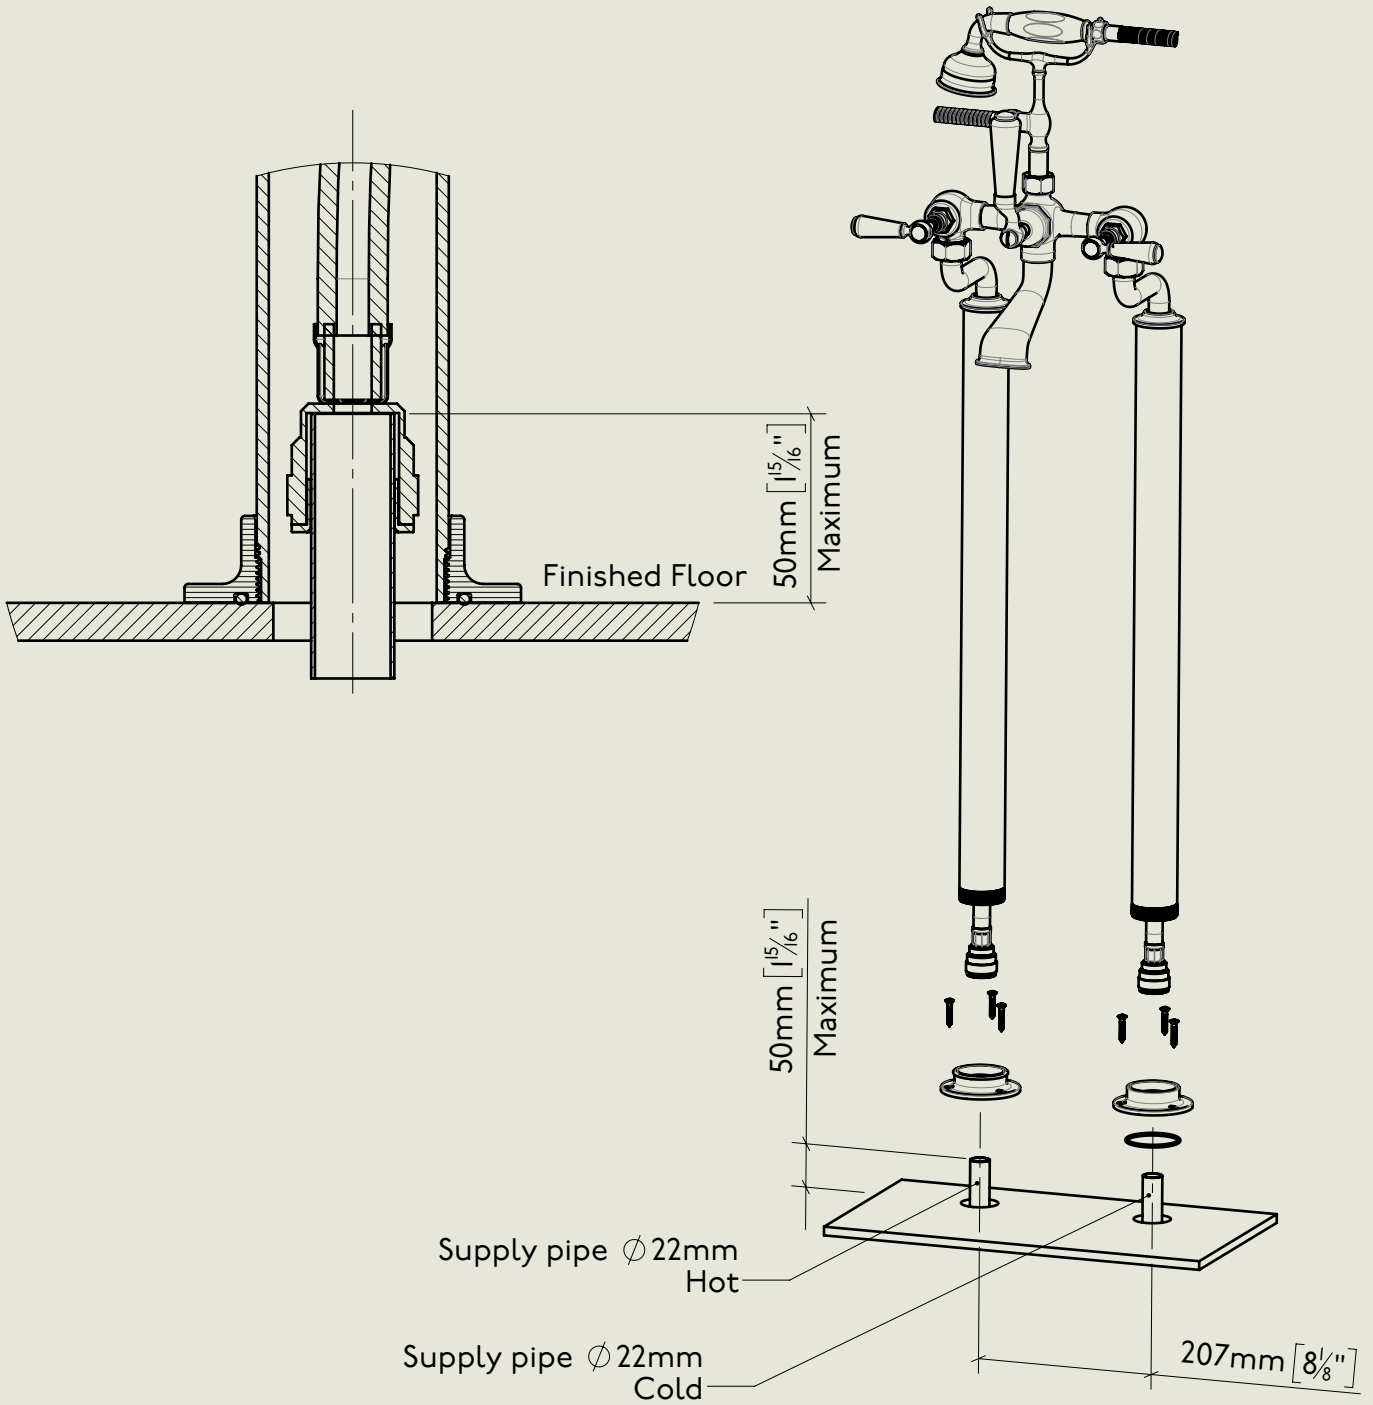

Model No.	Description	
TT2"-679	2" Bracing Kit	Bracing Kit

BY APPOINTMENT TO
HER MAJESTY QUEEN ELIZABETH II
MANUFACTURE OF KITCHEN & BATHROOM TAPS & MIXERS
BARBER WILSONS & CO. LTD
LONDON

LONDON BARBER WILSONS & CO EST. 1905

American adapters fitted as standard when purchased via BW&Co USA

Model No.	Description	
RCL4310-1890	Regent China Lever 4310, 1890's Style Bath Floor Stand	Floor Fitting

BY APPOINTMENT TO
HER MAJESTY QUEEN ELIZABETH II
MANUFACTURE OF KITCHEN & BATHROOM TAPS & MIXERS
BARBER WILSONS & CO. LTD
LONDON

LONDON BARBER WILSONS & CO EST. 1905

Model No.

RCL4310-1890

Description

Regent China Lever 4310,
1890's Style Bath Floor Stand

Mixer Fitting

BY APPOINTMENT TO
HER MAJESTY QUEEN ELIZABETH II
MANUFACTURE OF KITCHEN & BATHROOM TAPS & MIXERS
BARBER WILSONS & CO. LTD
LONDON

LONDON

BARBER WILSONS & CO

EST. 1905

American adapters fitted as standard when purchased via BW&Co USA

Model No.	Description	
RCL4310-1890	Regent China Lever 4310, 1890's Style Bath Floor Stand	Exploded