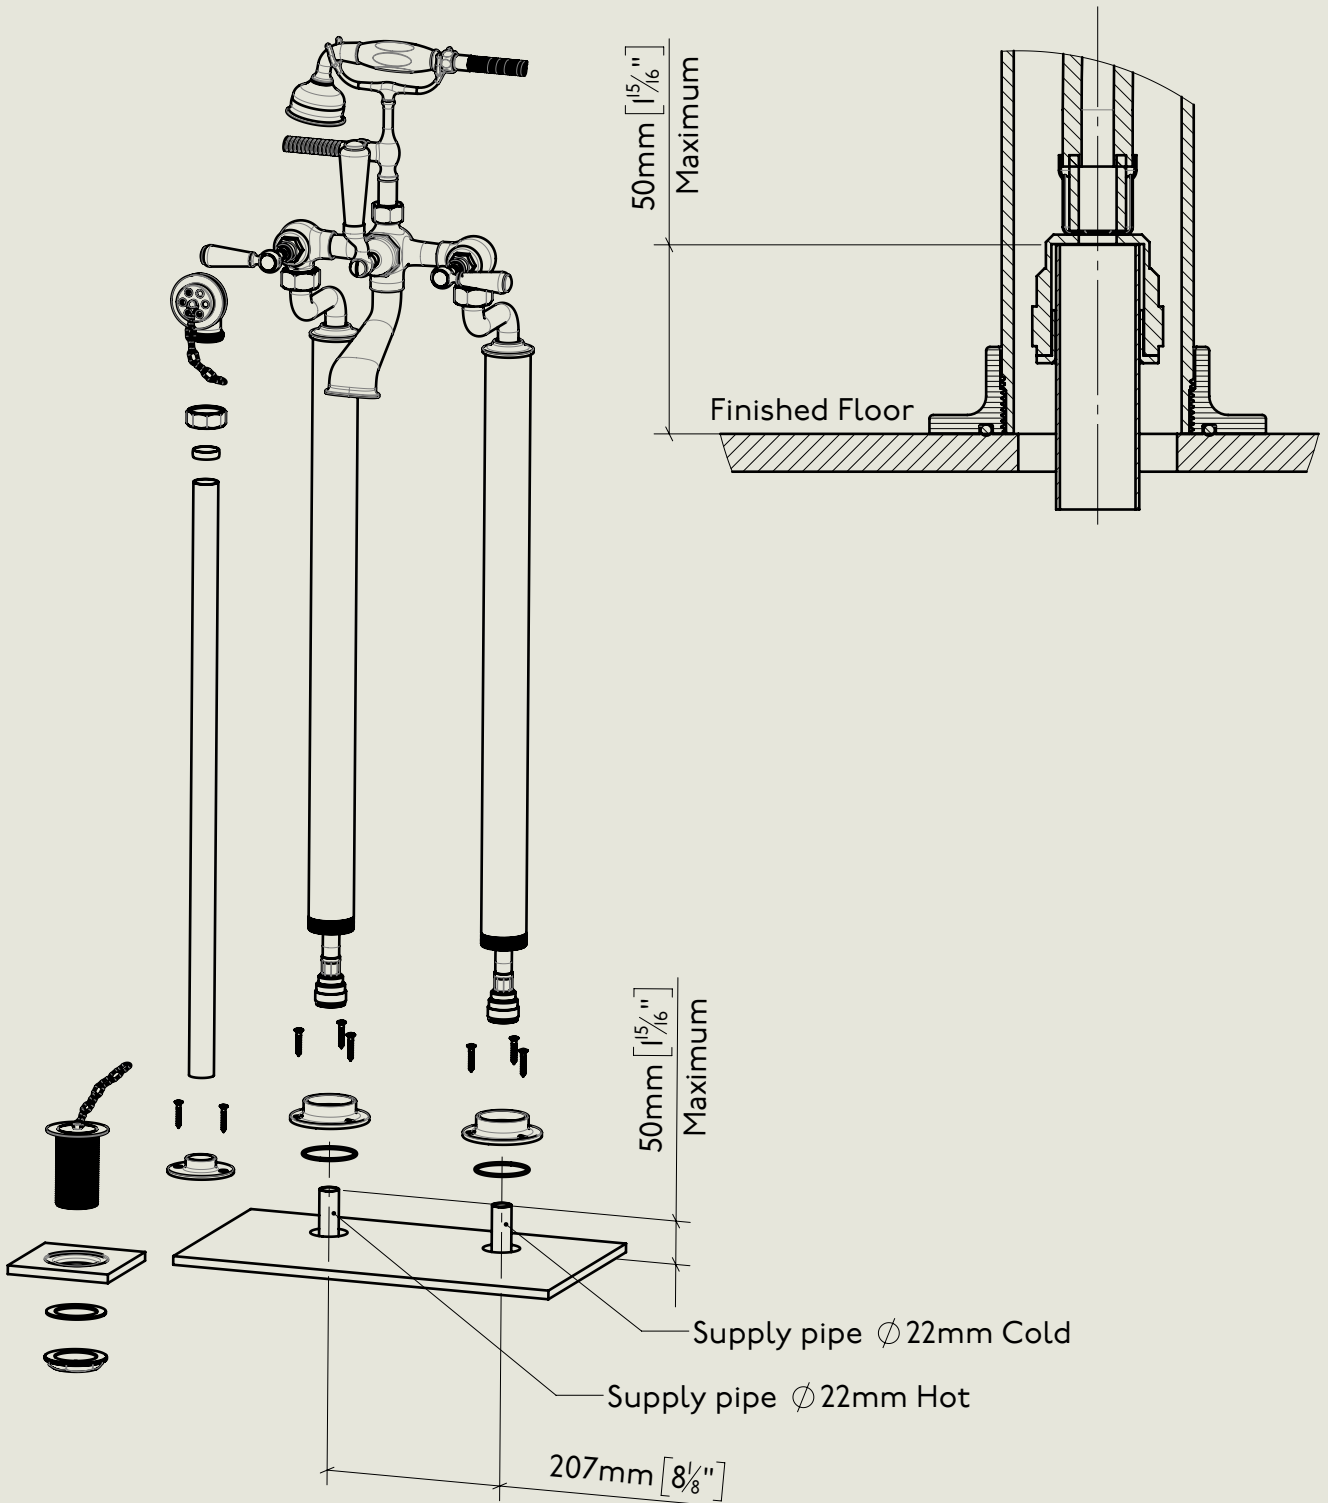

Model No.
RCL4310-3400DP-1890

Description Regent China Lever 4310/3400DP,
1890's Style Bath Floor Stand
Extended Unions on 2" Floor Stands Including
Bath Waste with Overflow to Floor.

Complete

BY APPOINTMENT TO
HER MAJESTY QUEEN ELIZABETH II
MANUFACTURE OF KITCHEN & BATHROOM TAPS & MIXERS
BARBER WILSONS & CO. LTD
LONDON

LONDON

BARBER WILSONS & CO

EST. 1905

Model No.

RCL4310-3400DP-1890

Description

Regent China Lever 4310/3400DP,
1890's Style Bath Floor Stand
Extended Unions on 2" Floor Stands Including
Bath Waste with Overflow to Floor.

Description

Regent China Lever 4310/3400DP, 1890's
Style Bath Floor Stand

Mixer Fitting

BY APPOINTMENT TO
HER MAJESTY QUEEN ELIZABETH II
MANUFACTURE OF KITCHEN & BATHROOM TAPS & MIXERS
BARBER WILSONS & CO. LTD
LONDON