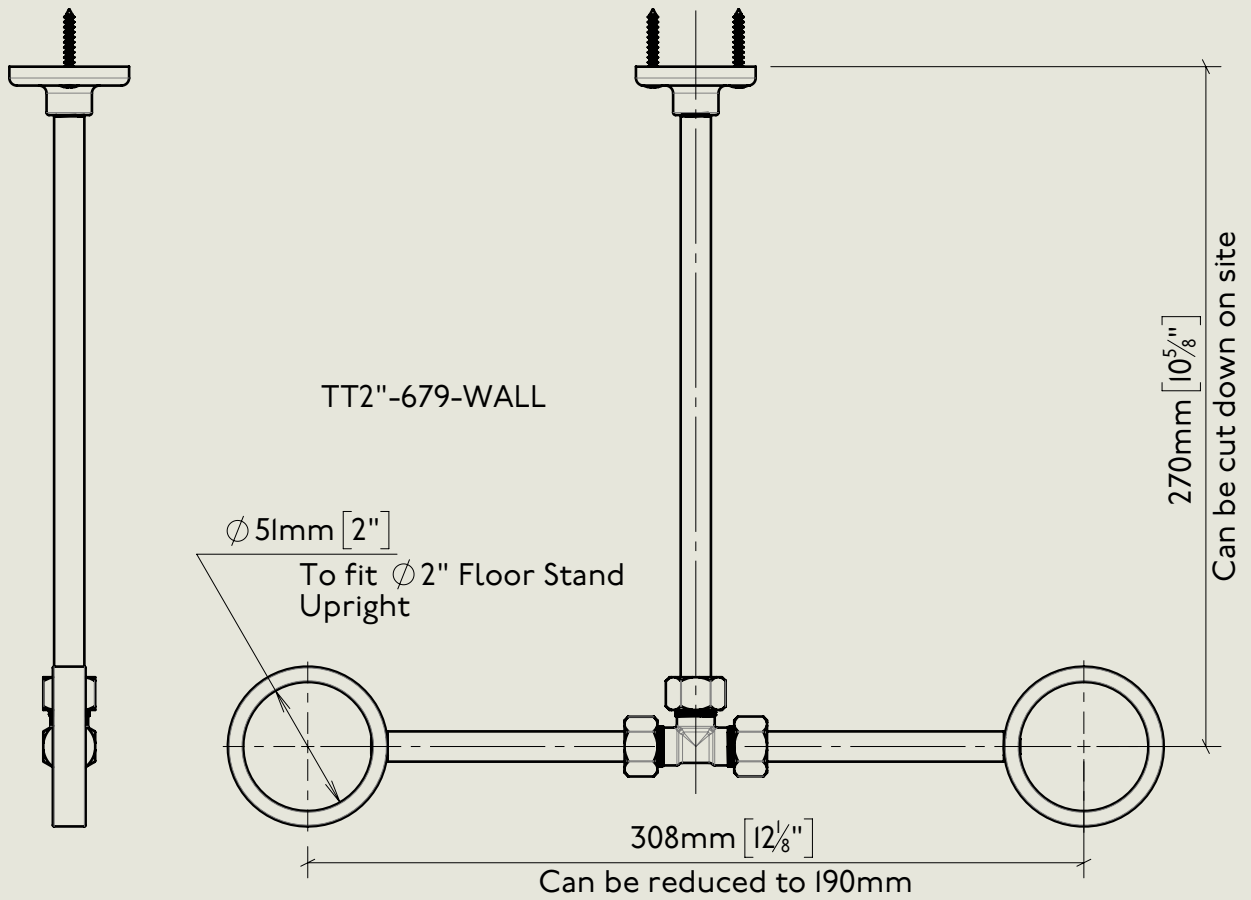

BY APPOINTMENT TO
HER MAJESTY QUEEN ELIZABETH II
MANUFACTURE OF KITCHEN & BATHROOM TAPS & MIXERS
BARBER WILSONS & CO. LTD
LONDON

LONDON

BARBER WILSONS & CO

EST. 1905

American adapters fitted as standard when purchased via BW&Co USA

Model No.	Description	
TT2"-679	2" Bracing Kit	Bracing Kit