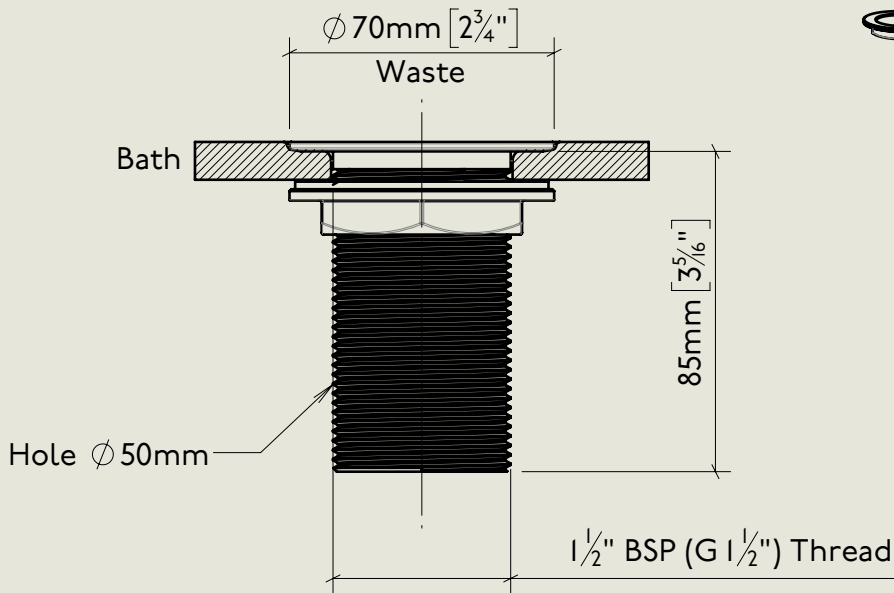

BY APPOINTMENT TO
HER MAJESTY QUEEN ELIZABETH II
MANUFACTURE OF KITCHEN & BATHROOM TAPS & MIXERS
BARBER WILSONS & CO. LTD
LONDON

LONDON **BARBER WILSONS & CO** EST. 1905

American adapters fitted as standard when purchased via BW&Co USA

Model No. -	Description Bath Waste Overflow Trap	Waste/Overflow