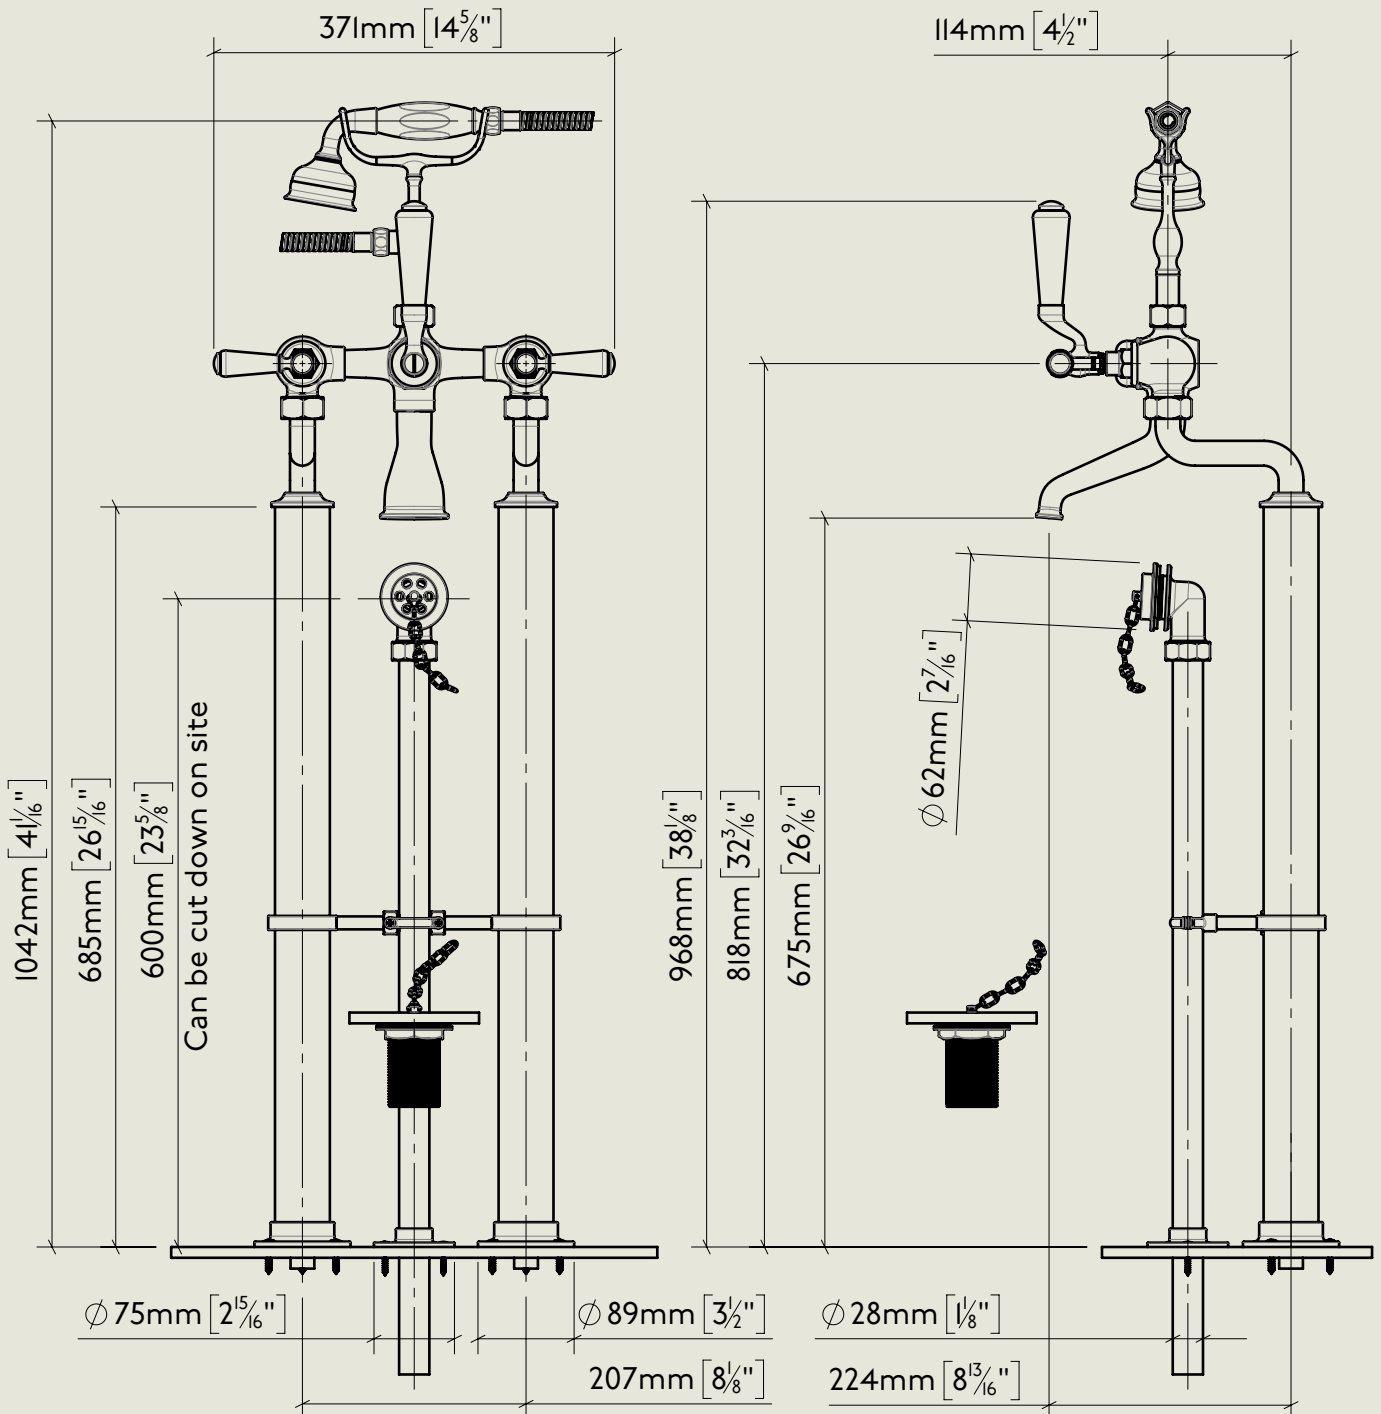

BY APPOINTMENT TO
HER MAJESTY QUEEN ELIZABETH II
MANUFACTURE OF KITCHEN & BATHROOM TAPS & MIXERS
BARBER WILSONS & CO. LTD
LONDON

LONDON **BARBER WILSONS & CO** EST. 1905

American adapters fitted as standard when purchased via BW&Co USA

Model No.
RCL4310-3400DP-1890

Description Regent China Lever 4310/3400DP,
1890's Style Bath Floor Stand
Extended Unions on 2" Floor Stands Including
Bath Waste with Overflow to Floor.

Complete