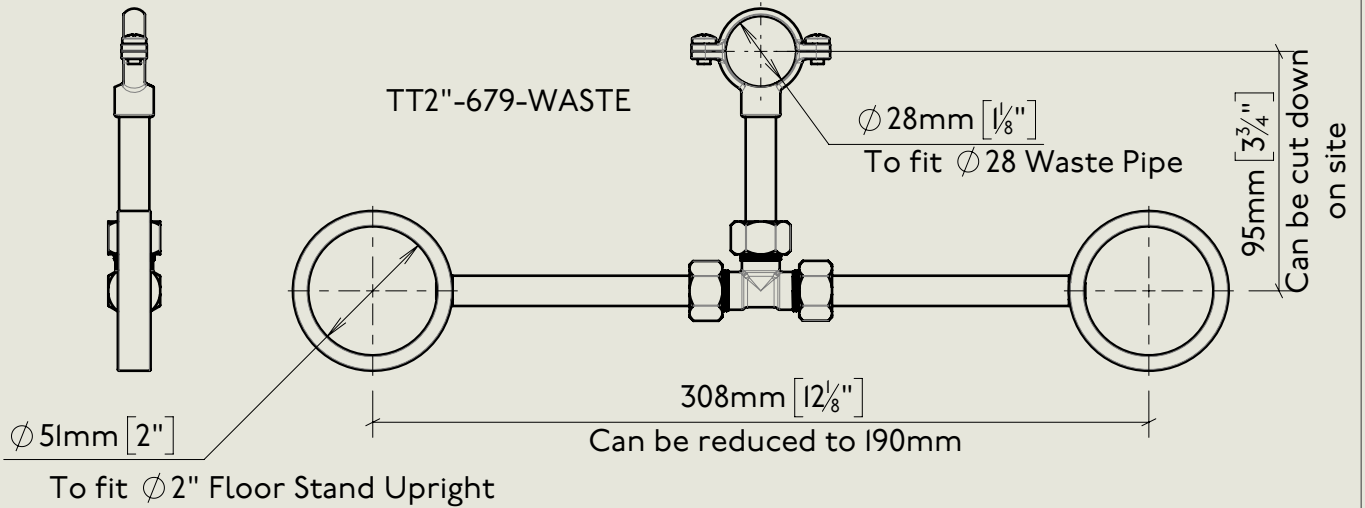

BY APPOINTMENT TO
HER MAJESTY QUEEN ELIZABETH II
MANUFACTURE OF KITCHEN & BATHROOM TAPS & MIXERS
BARBER WILSONS & CO. LTD
LONDON

LONDON

BARBER WILSONS & CO

EST. 1905

American adapters fitted as standard when purchased via BW&Co USA

Model No.	Description	
TT2"-679	2" Bracing Kit	Bracing Kit