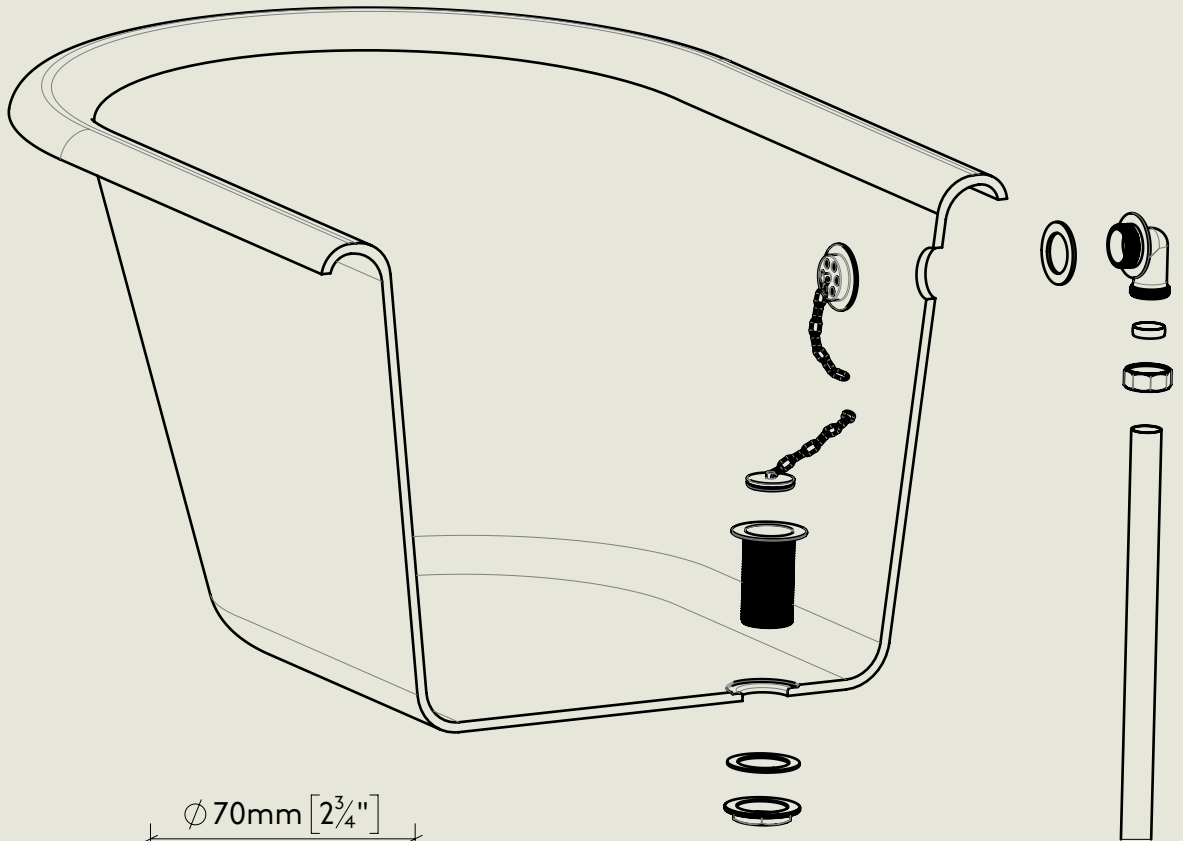

BY APPOINTMENT TO
HER MAJESTY QUEEN ELIZABETH II
MANUFACTURE OF KITCHEN & BATHROOM TAPS & MIXERS
BARBER WILSONS & CO. LTD
LONDON

LONDON **BARBER WILSONS & CO** EST. 1905

American adapters fitted as standard when purchased via BW&Co USA

Model No. -	Description Bath Waste Overflow Trap	Waste/Overflow