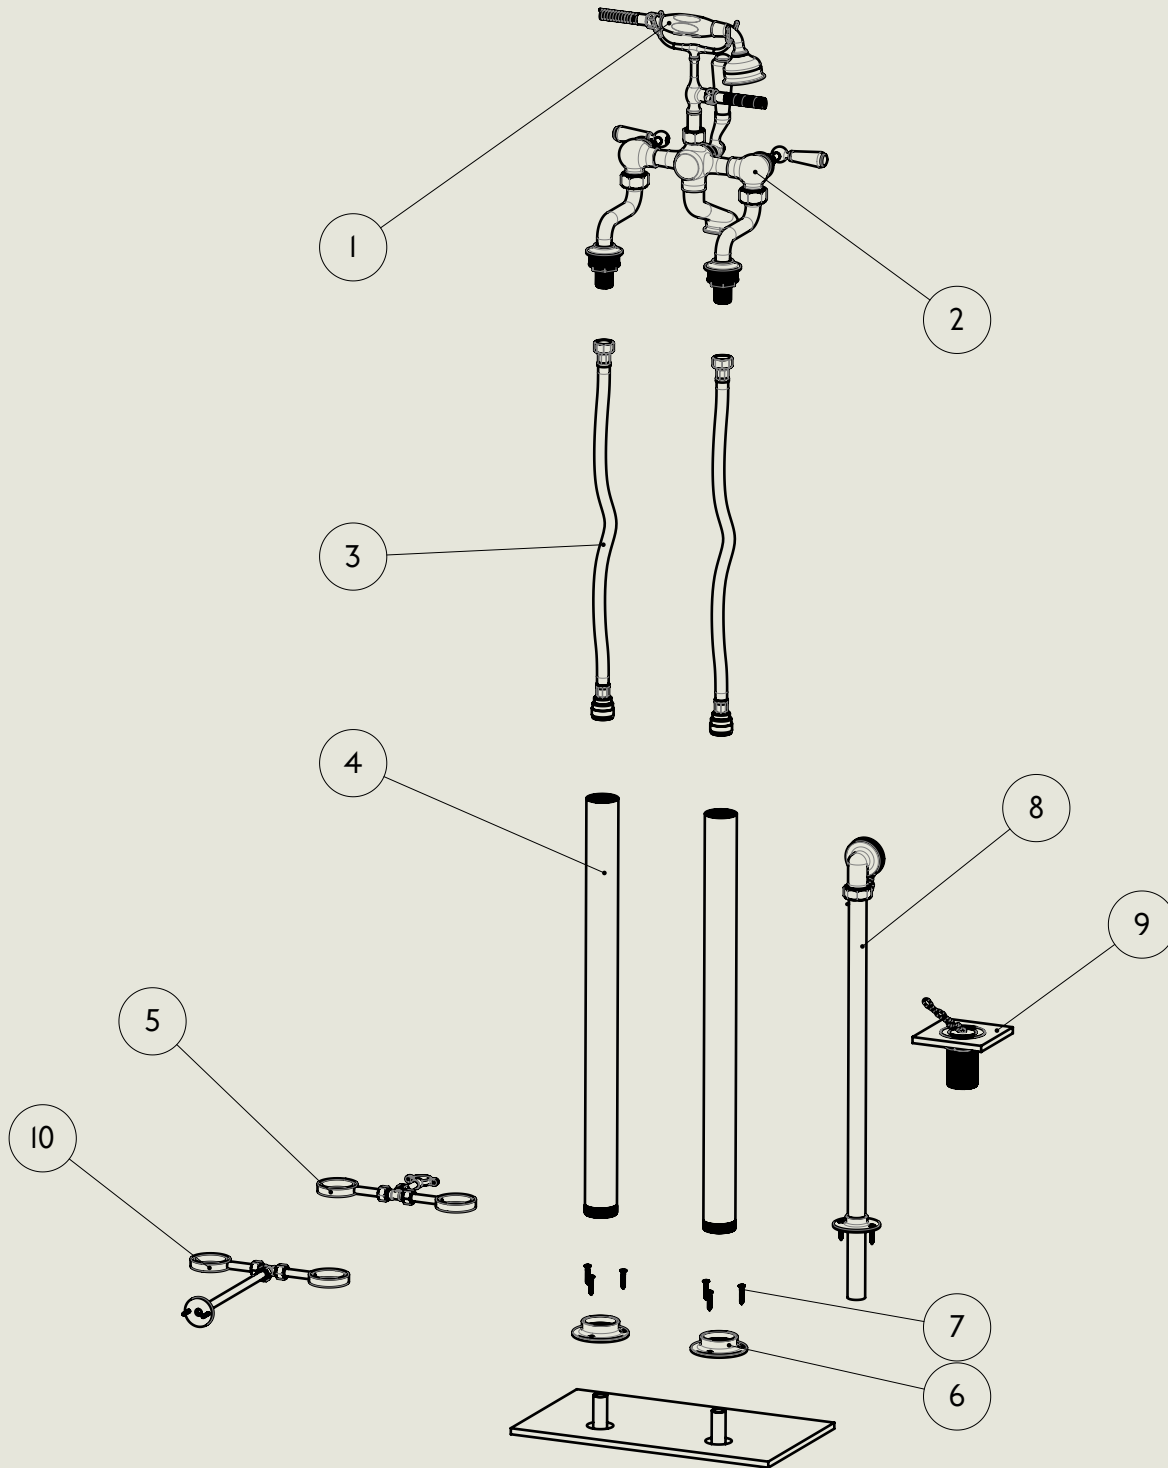

Description

Regent China Lever 4310/3400DP, 1890's
Style Bath Floor Stand

Mixer Fitting

BY APPOINTMENT TO
HER MAJESTY QUEEN ELIZABETH II
MANUFACTURE OF KITCHEN & BATHROOM TAPS & MIXERS
BARBER WILSONS & CO. LTD
LONDON

LONDON

BARBER WILSONS & CO

EST. 1905

Model No.

RCL4310-3400DP-1890

Description

Regent China Lever 4310/3400DP,
1890's Style Bath Floor Stand
Extended Unions on 2" Floor Stands Including
Bath Waste with Overflow to Floor.