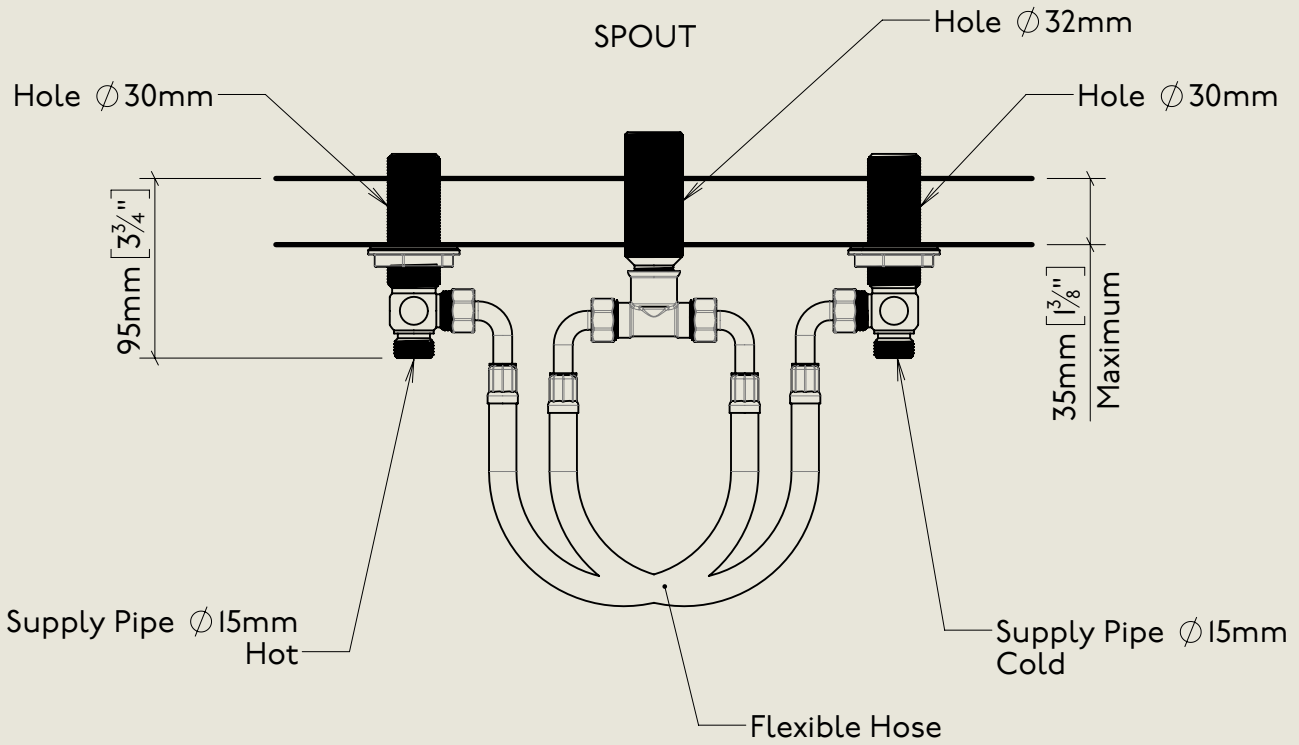

BY APPOINTMENT TO
HER MAJESTY QUEEN ELIZABETH II
MANUFACTURE OF KITCHEN & BATHROOM TAPS & MIXERS
BARBER WILSONS & CO. LTD
LONDON

LONDON **BARBER WILSONS & CO** EST. 1905

American adapters fitted as standard when purchased via BW&Co USA

Model No.	Description	Fitting
6453	Below Counter	Fitting

BY APPOINTMENT TO
HER MAJESTY QUEEN ELIZABETH II
MANUFACTURE OF KITCHEN & BATHROOM TAPS & MIXERS
BARBER WILSONS & CO. LTD
LONDON

LONDON BARBER WILSONS & CO EST. 1905

American adapters fitted as standard when purchased via BW&Co USA

Model No.	Description	
RCL6453-1890	Regent China Lever 6453, 1890's Style	Iso