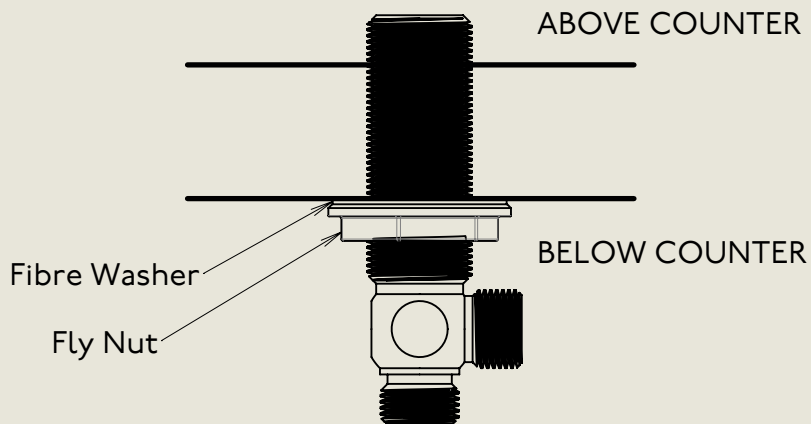

BY APPOINTMENT TO
HER MAJESTY QUEEN ELIZABETH II
MANUFACTURE OF KITCHEN & BATHROOM TAPS & MIXERS
BARBER WILSONS & CO. LTD
LONDON

LONDON **BARBER WILSONS & CO** EST. 1905

American adapters fitted as standard when purchased via BW&Co USA

Model No.	Description	Fitting
6453	Below Counter	Fitting

BY APPOINTMENT TO
HER MAJESTY QUEEN ELIZABETH II
MANUFACTURE OF KITCHEN & BATHROOM TAPS & MIXERS
BARBER WILSONS & CO. LTD
LONDON

LONDON BARBER WILSONS & CO EST. 1905

American adapters fitted as standard when purchased via BW&Co USA

Model No.	Description	
RCL6453-1890	Regent China Lever 6453, 1890's Style	Iso