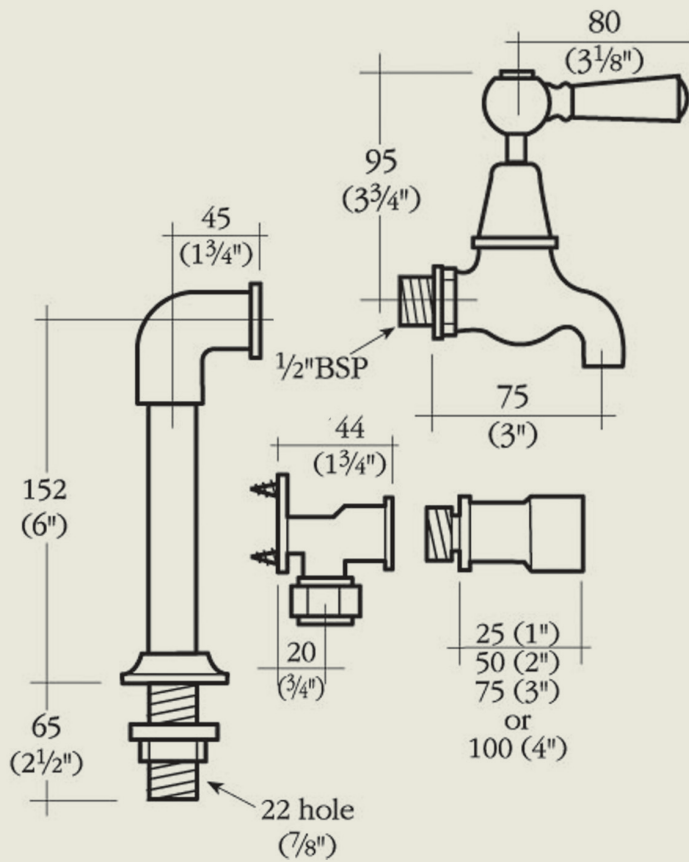

BY APPOINTMENT TO
HER MAJESTY QUEEN ELIZABETH II
MANUFACTURER OF KITCHEN & BATHROOM TAPS & MIXERS
BARBER WILSONS & CO. LTD.
LONDON

LONDON

BARBER WILSONS & CO

EST. 1905

Model No.	RML260-1890-6 Extensions Available
Internals	Standard-3/4 turn ceramic cartridge Optional compression cartridge available