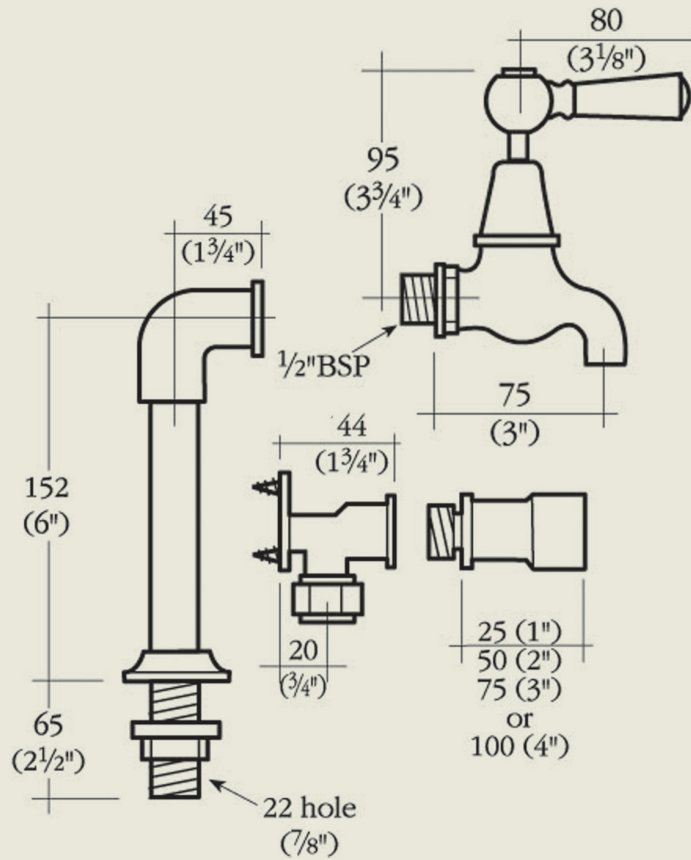

BY APPOINTMENT TO
HER MAJESTY QUEEN ELIZABETH II
MANUFACTURER OF KITCHEN & BATHROOM TAPS & MIXERS
BARBER WILSONS & CO. LTD.
LONDON

LONDON

BARBER WILSONS & CO

EST. 1905

Model No. RML260C-1900 *image shows 1900 headworks
Extensions Available

Internals Standard-3/4 turn ceramic cartridge
Optional compression cartridge available

MADE IN LONDON

info@barberwilsons.co.uk
+44 (0) 20 8888 3461

Barber Wilsons & Co Ltd, Crawley Road, London N22 6AH
REG. OFFICE. AS ABOVE - REG. NO. 100285 ENGLAND