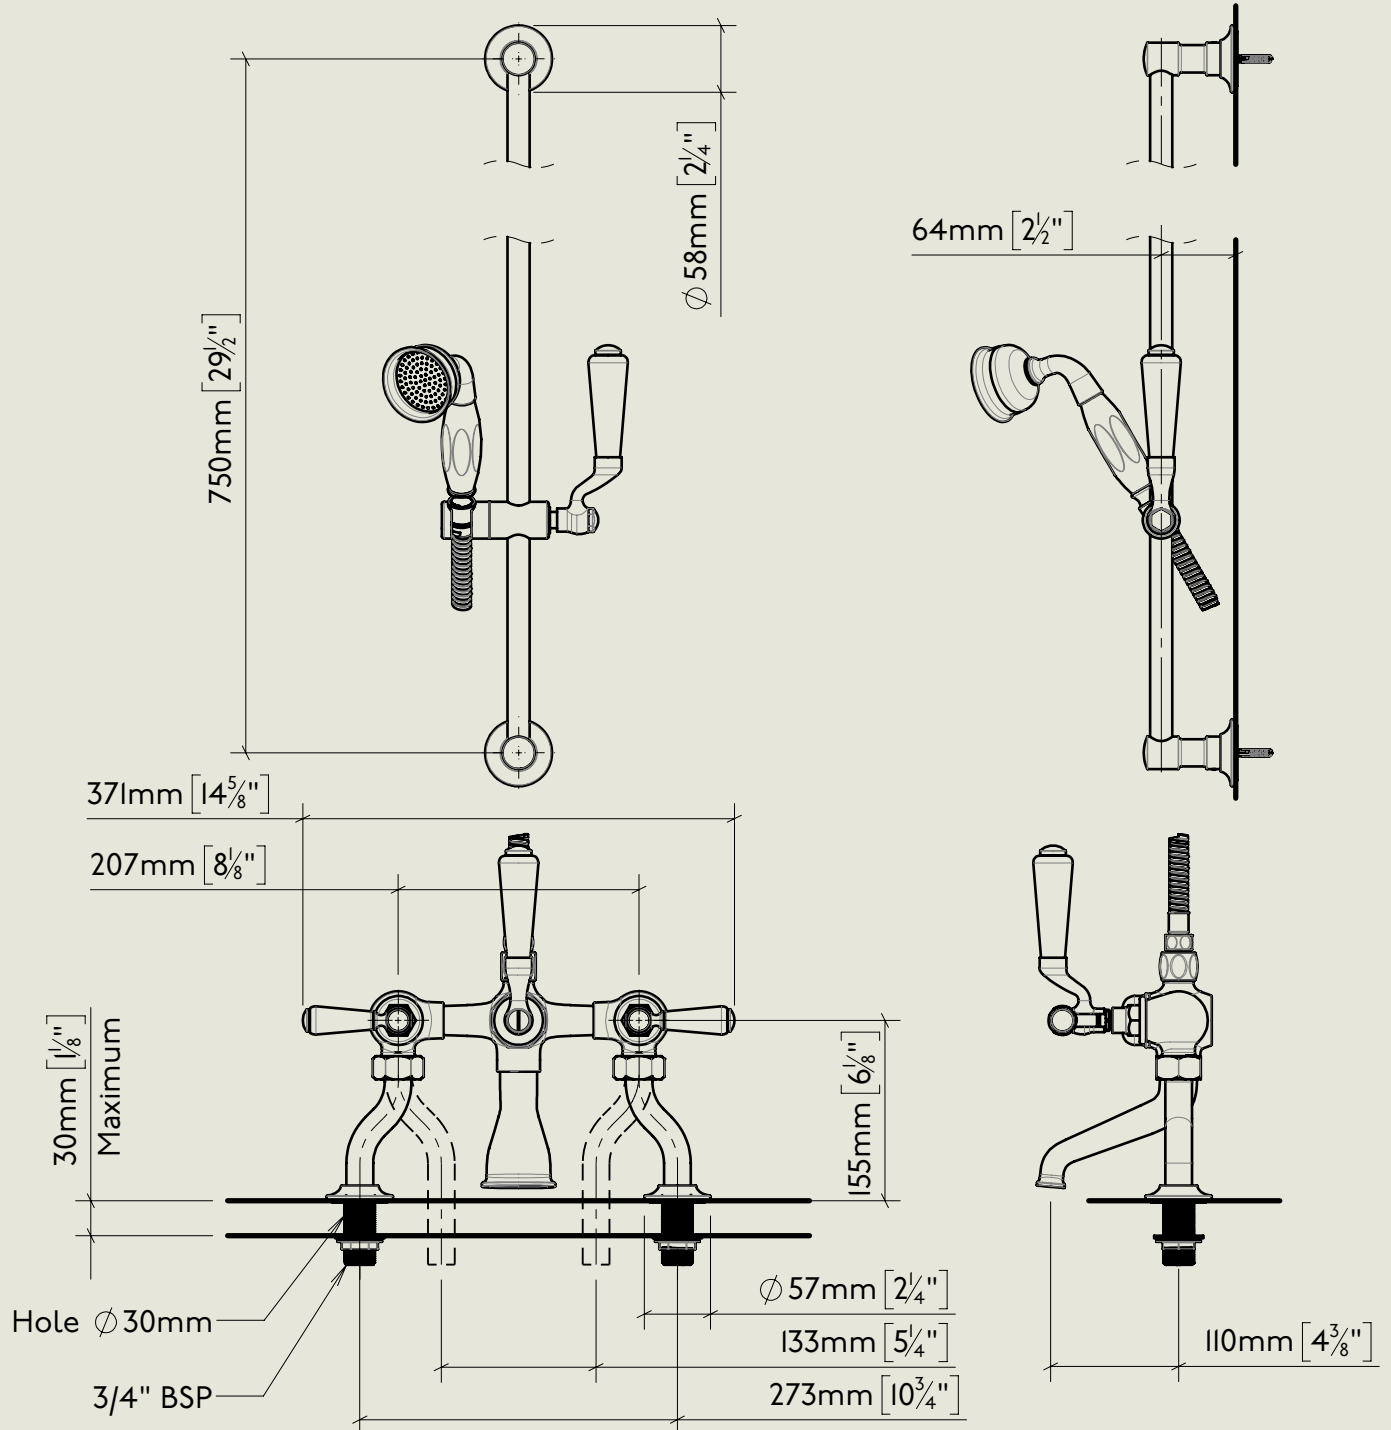

BY APPOINTMENT TO
HER MAJESTY QUEEN ELIZABETH II
MANUFACTURE OF KITCHEN & BATHROOM TAPS & MIXERS
BARBER WILSONS & CO. LTD
LONDON

LONDON

BARBER WILSONS & CO

EST. 1905

American adapters fitted as standard when purchased via BW&Co USA

Model No.	Description	
RML4305-1890	Regent Metal Lever 4305, 1890's Style Deck Mounted Bath/Spray Mixer Tap with Slider Bar	Complete

BY APPOINTMENT TO
HER MAJESTY QUEEN ELIZABETH II
MANUFACTURE OF KITCHEN & BATHROOM TAPS & MIXERS
BARBER WILSONS & CO. LTD
LONDON

LONDON

BARBER WILSONS & CO

EST. 1905

American adapters fitted as standard when purchased via BW&Co USA

Model No.

TT-2882IBW

Description

Slider Rail

Slider Rail