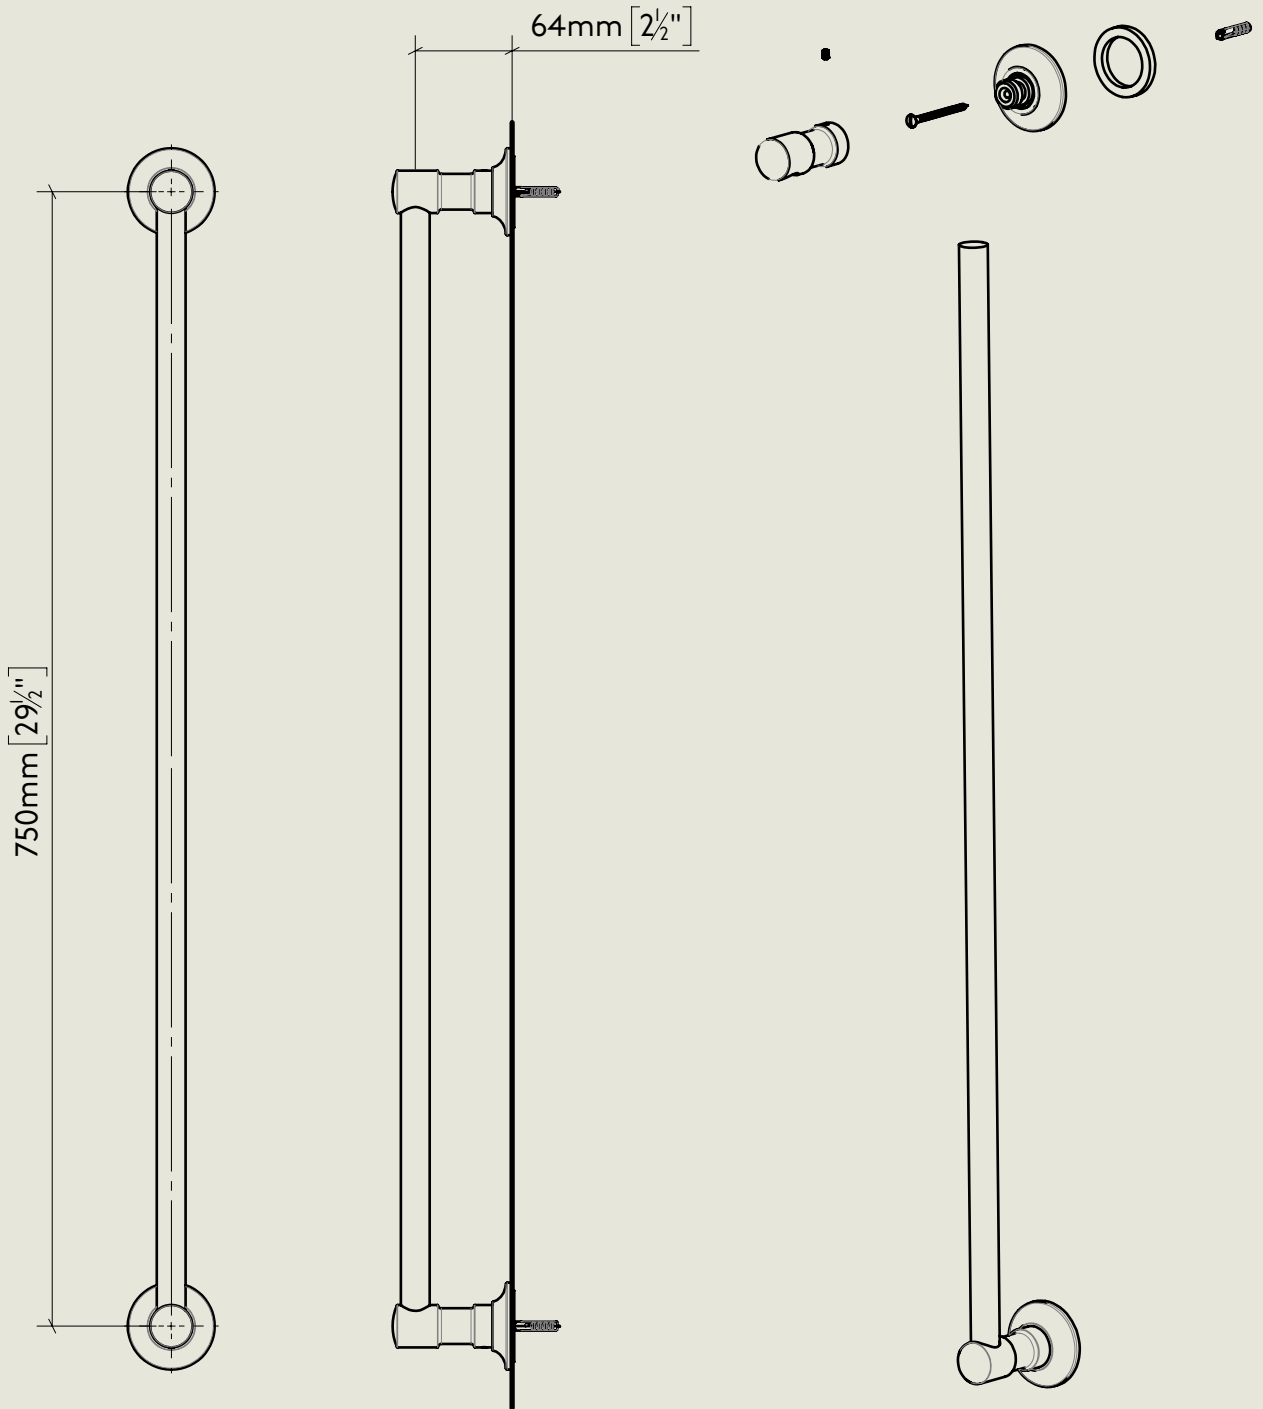

Model No.	Description	
RML4305-1890	Regent Metal Lever 4305, 1890's Style Deck Mounted Bath/Spray Mixer Tap with Slider Bar	Complete

BY APPOINTMENT TO
HER MAJESTY QUEEN ELIZABETH II
MANUFACTURE OF KITCHEN & BATHROOM TAPS & MIXERS
BARBER WILSONS & CO. LTD
LONDON

LONDON

BARBER WILSONS & CO

EST. 1905

American adapters fitted as standard when purchased via BW&Co USA

Model No.

TT-2882IBW

Description

Slider Rail

Slider Rail