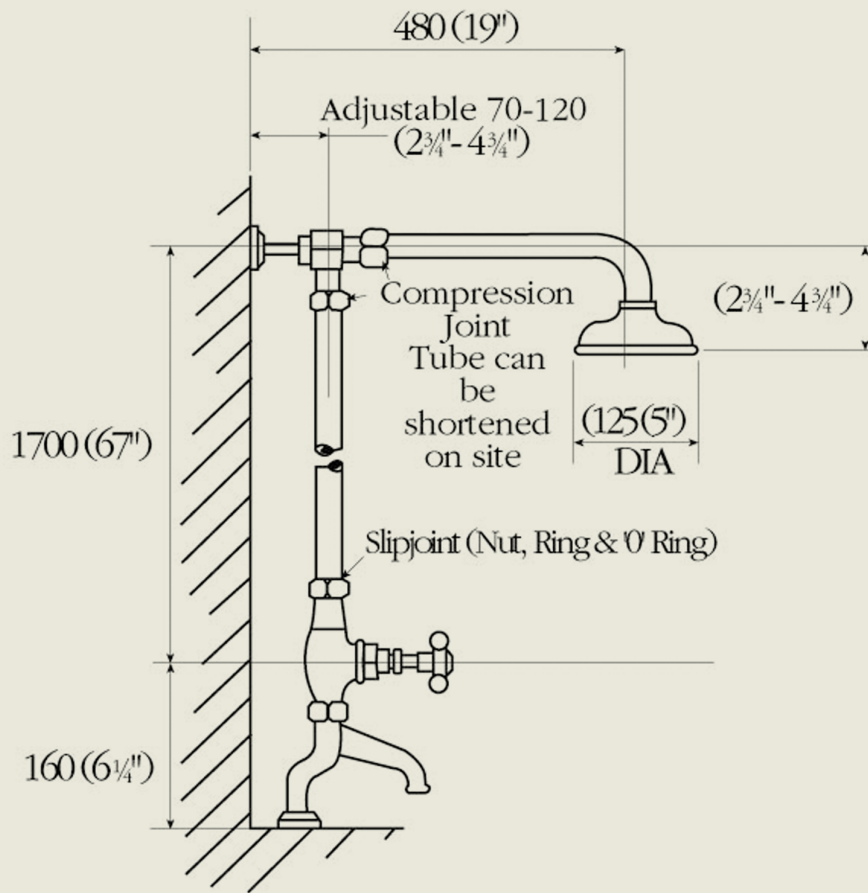

BY APPOINTMENT TO
HER MAJESTY QUEEN ELIZABETH II
MANUFACTURER OF KITCHEN & BATHROOM TAPS & MIXERS
BARBER WILSONS & CO. LTD.
LONDON

LONDON

BARBER WILSONS & CO

EST. 1905

Model No. R4301-1890

Internals Standard-3/4 turn ceramic cartridge
Optional compression cartridge available